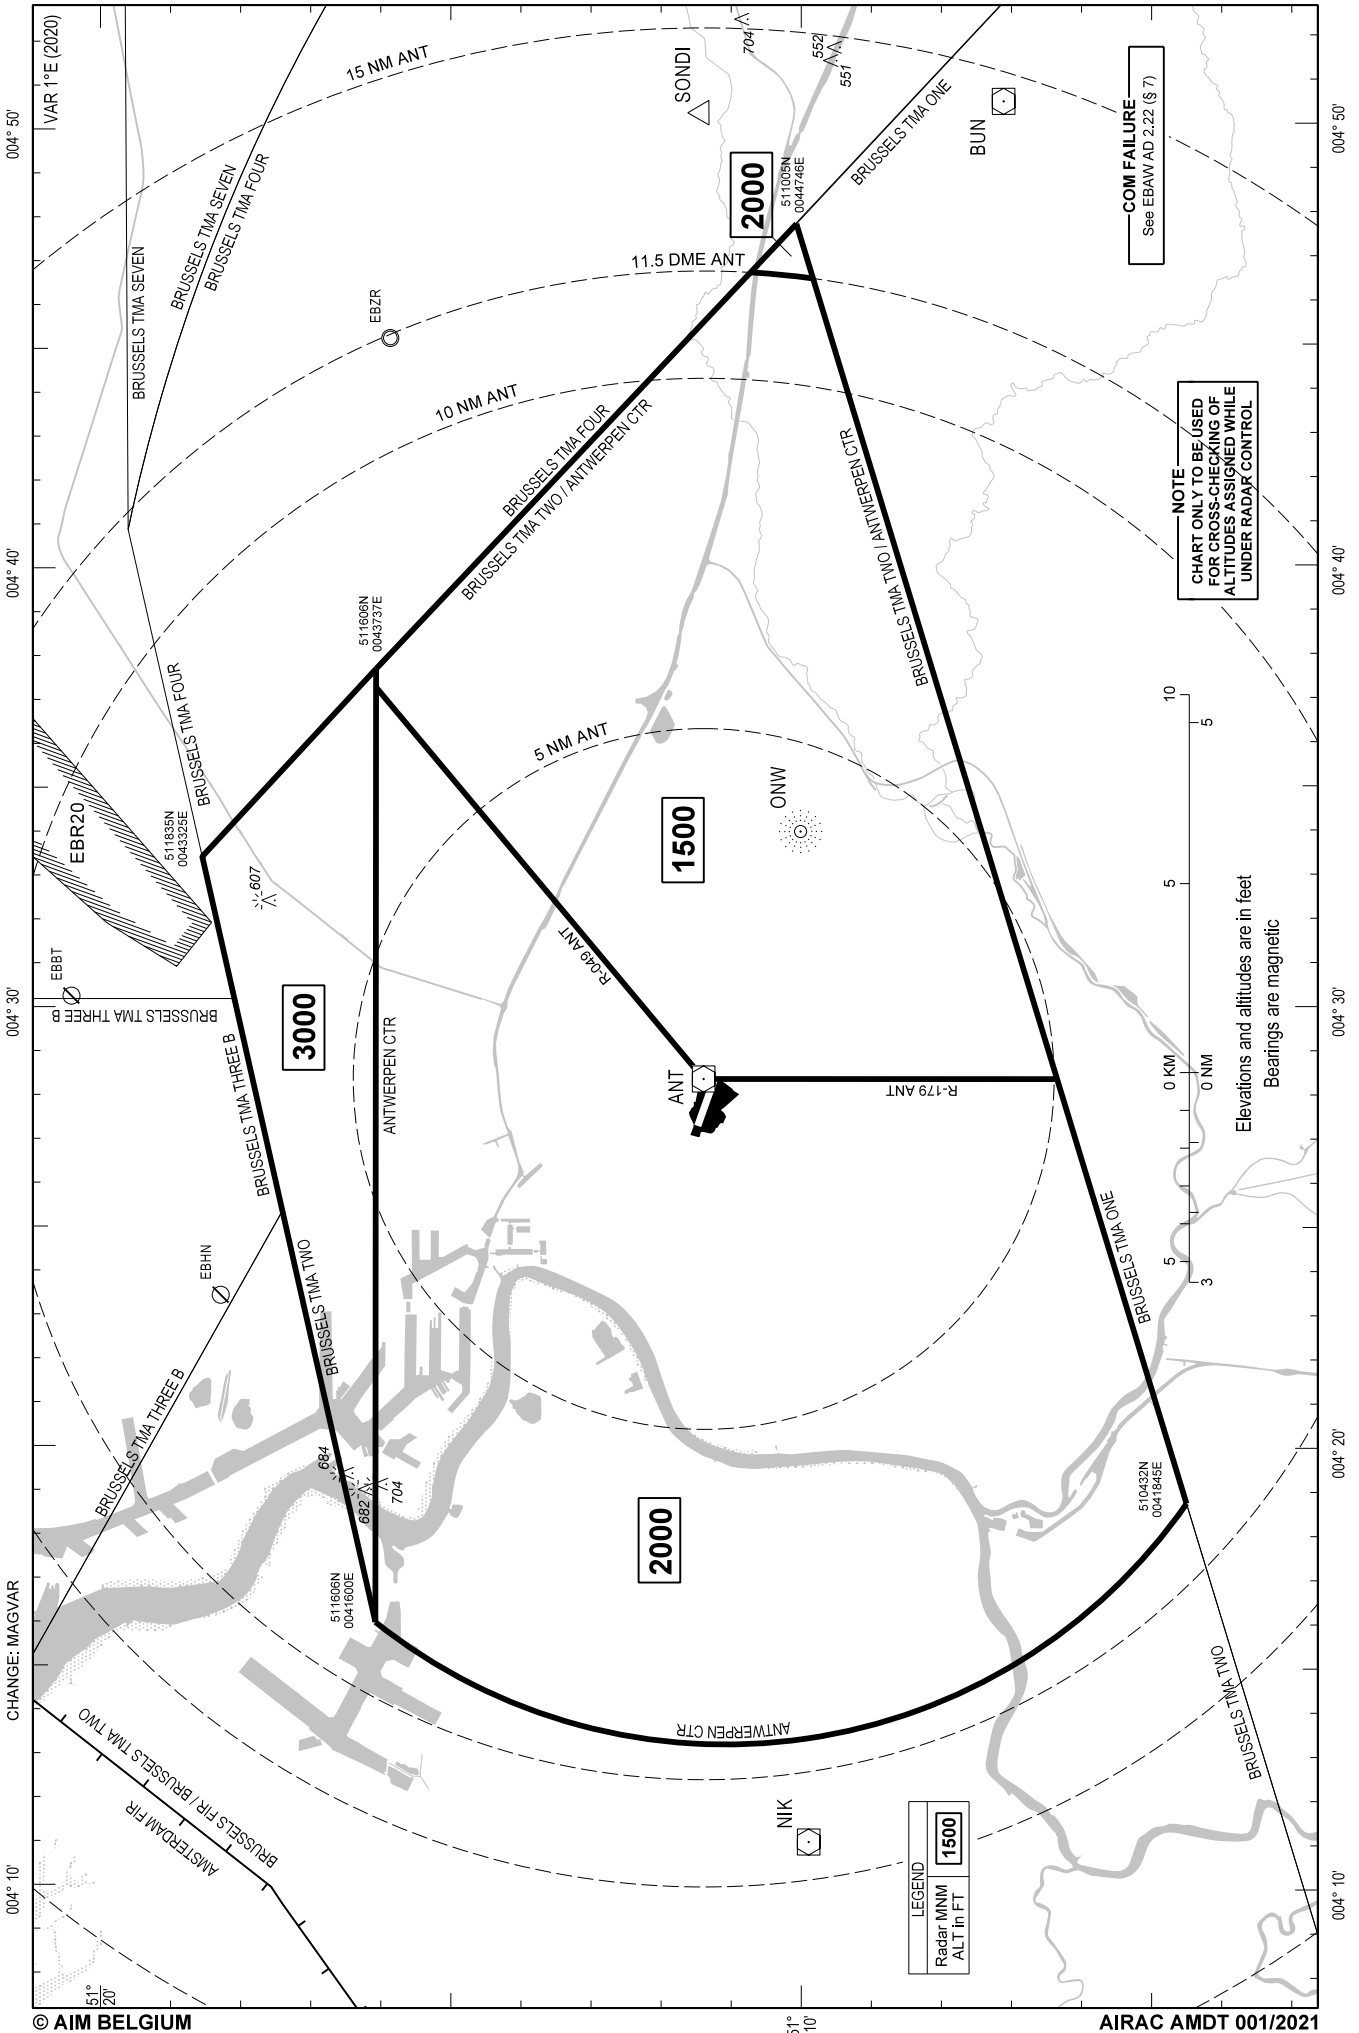

ATC Surveillance Minimum
Altitude Chart - ICAO

AD ELEV 32 FT
TA 4500 FT

TWR 135.205

ANTWERPEN / Deurne (EBAW)

COM FAILURE
See EBAW AD 2.22 (\$ 7)

NOTE
CHART ONLY TO BE USED
FOR CROSS-CHECKING OF
ALTITUDES ASSIGNED WHILE
UNDER RADAR CONTROL

0 5 10
0 5 10
0 KM
0 NM

Elevations and altitudes are in feet
Bearings are magnetic

LEGEND
Radar MNM
ALT in FT
1500