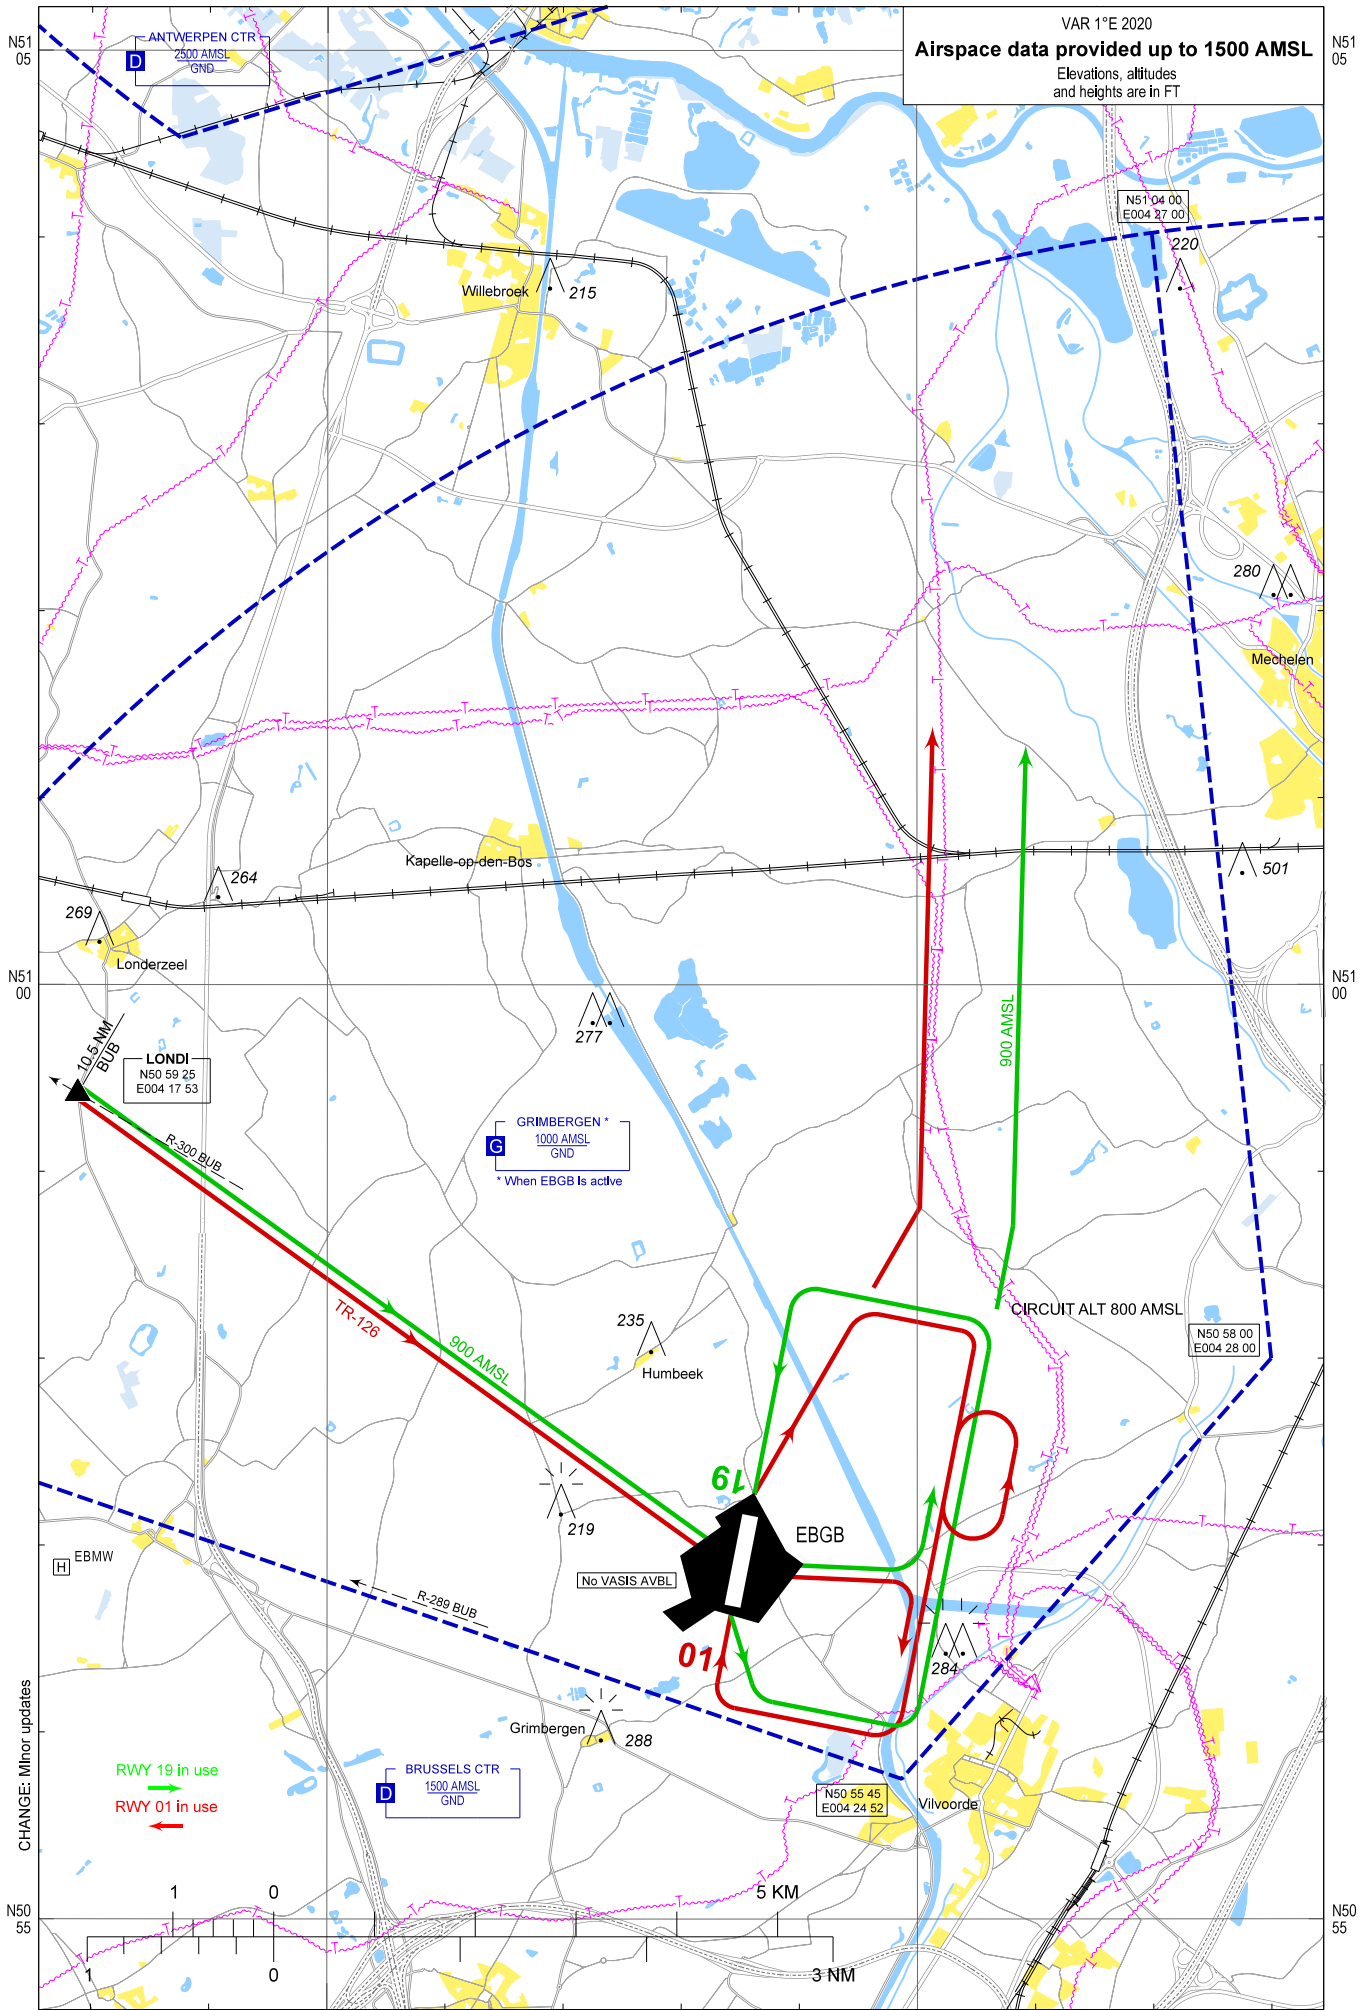

Visual Approach Chart - ICAO

AD ELEV 62

Heights related to AD ELEV

GRIMBERGEN RADIO: 119.505

GRIMBERGEN / Lint (EBGB)

VAR 1°E 2020

Airspace data provided up to 1500 AMSL

Elevations, altitudes and heights are in FT

CHANGE: Minor updates

RWY 19 in use
RWY 01 in use