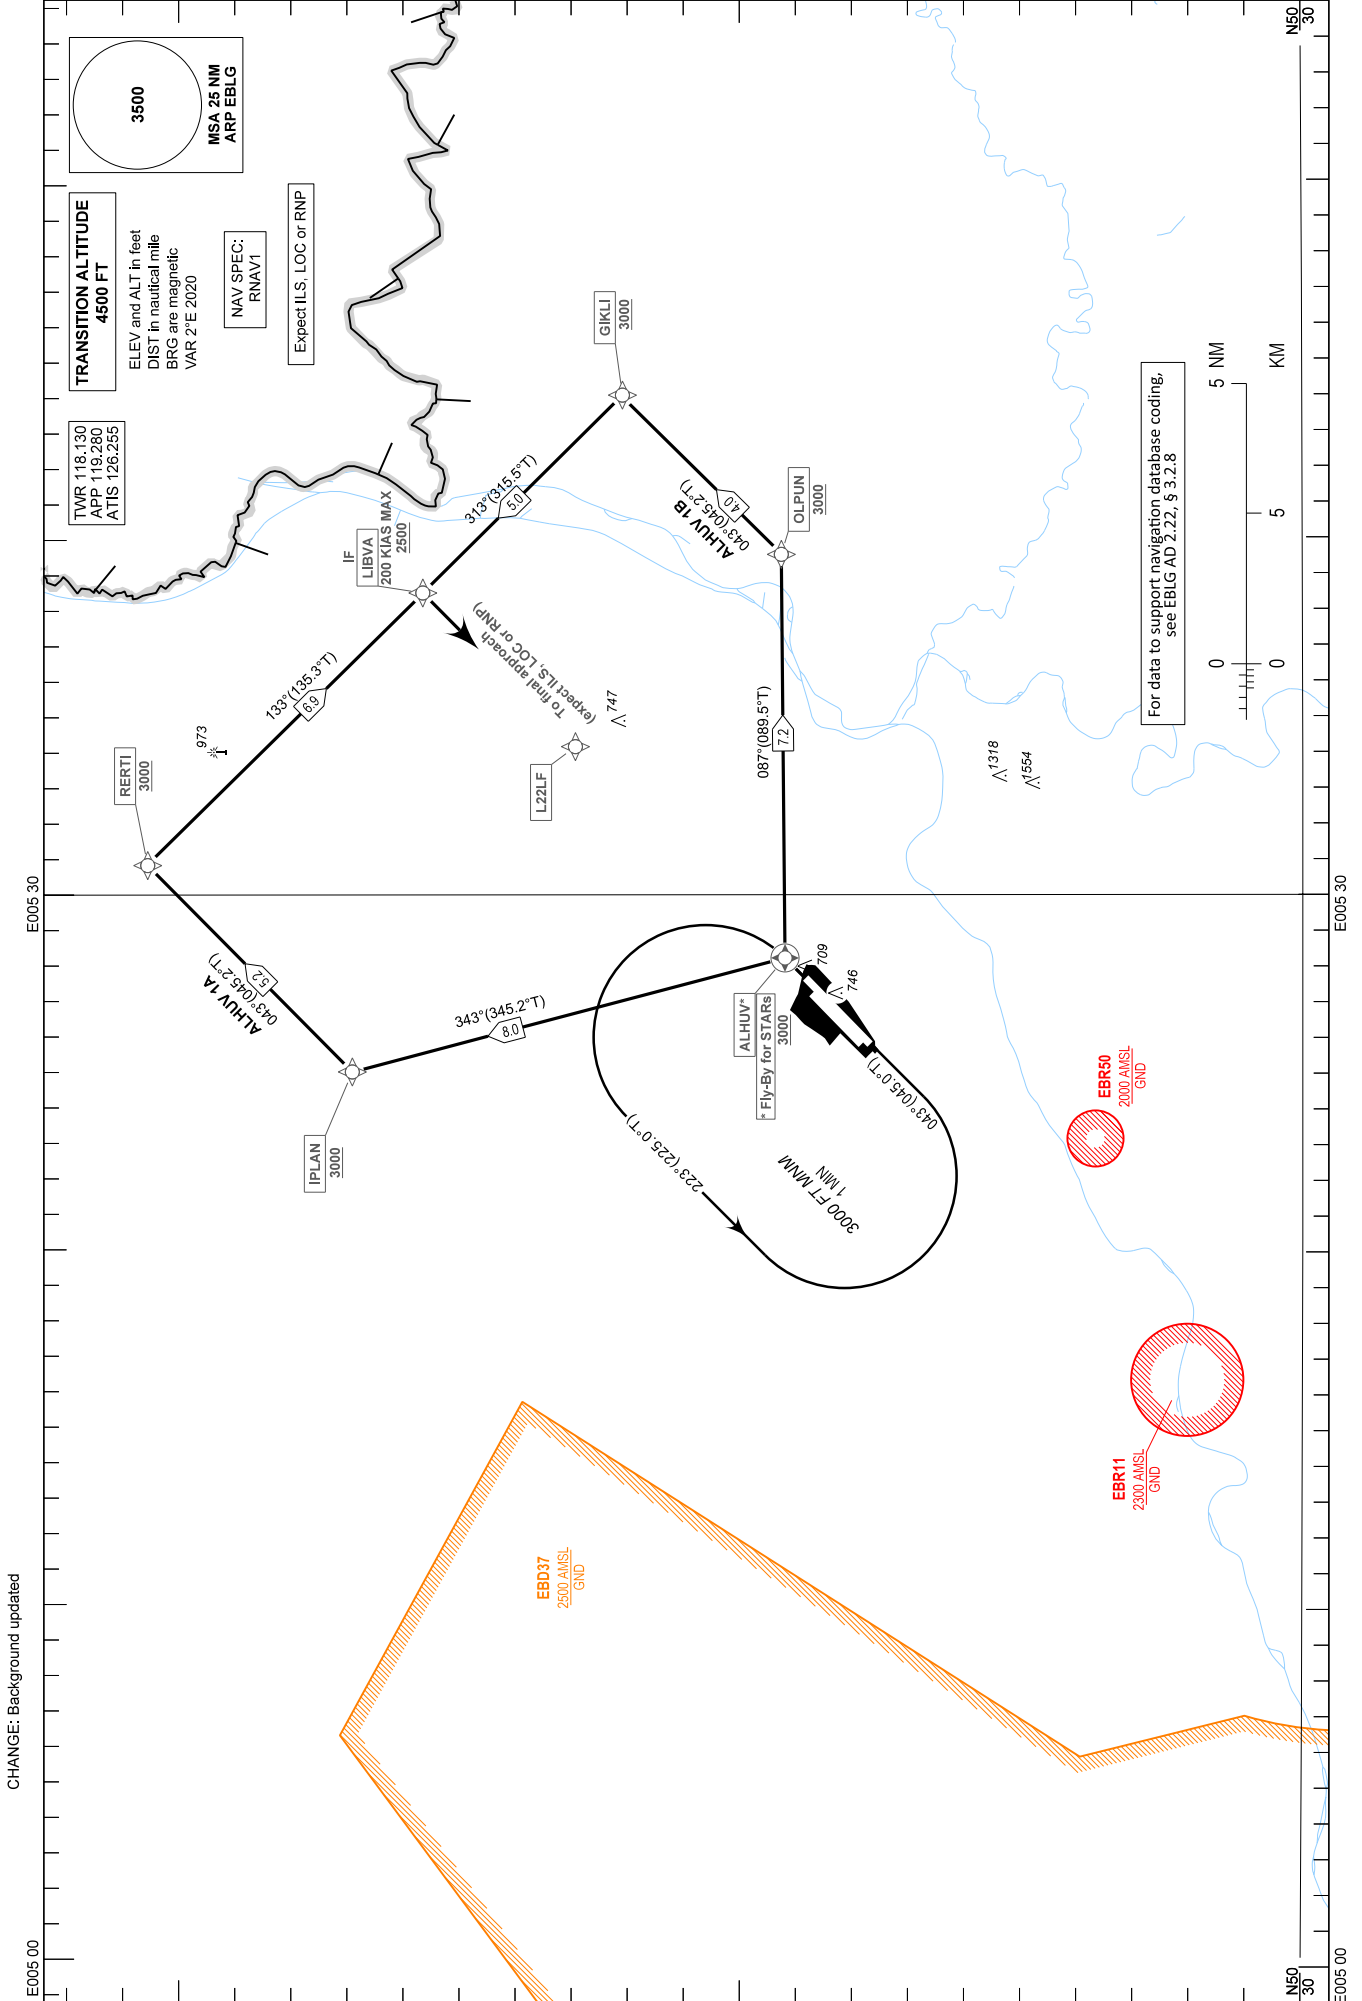

STANDARD ARRIVAL CHART - INSTRUMENT (STAR) - ICAO

ALHUV 1A - ALHUV 1B

LIÈGE / Liège (EBLG) RNAV TRANSITION TO RWY 22L

CHANGE: Background updated