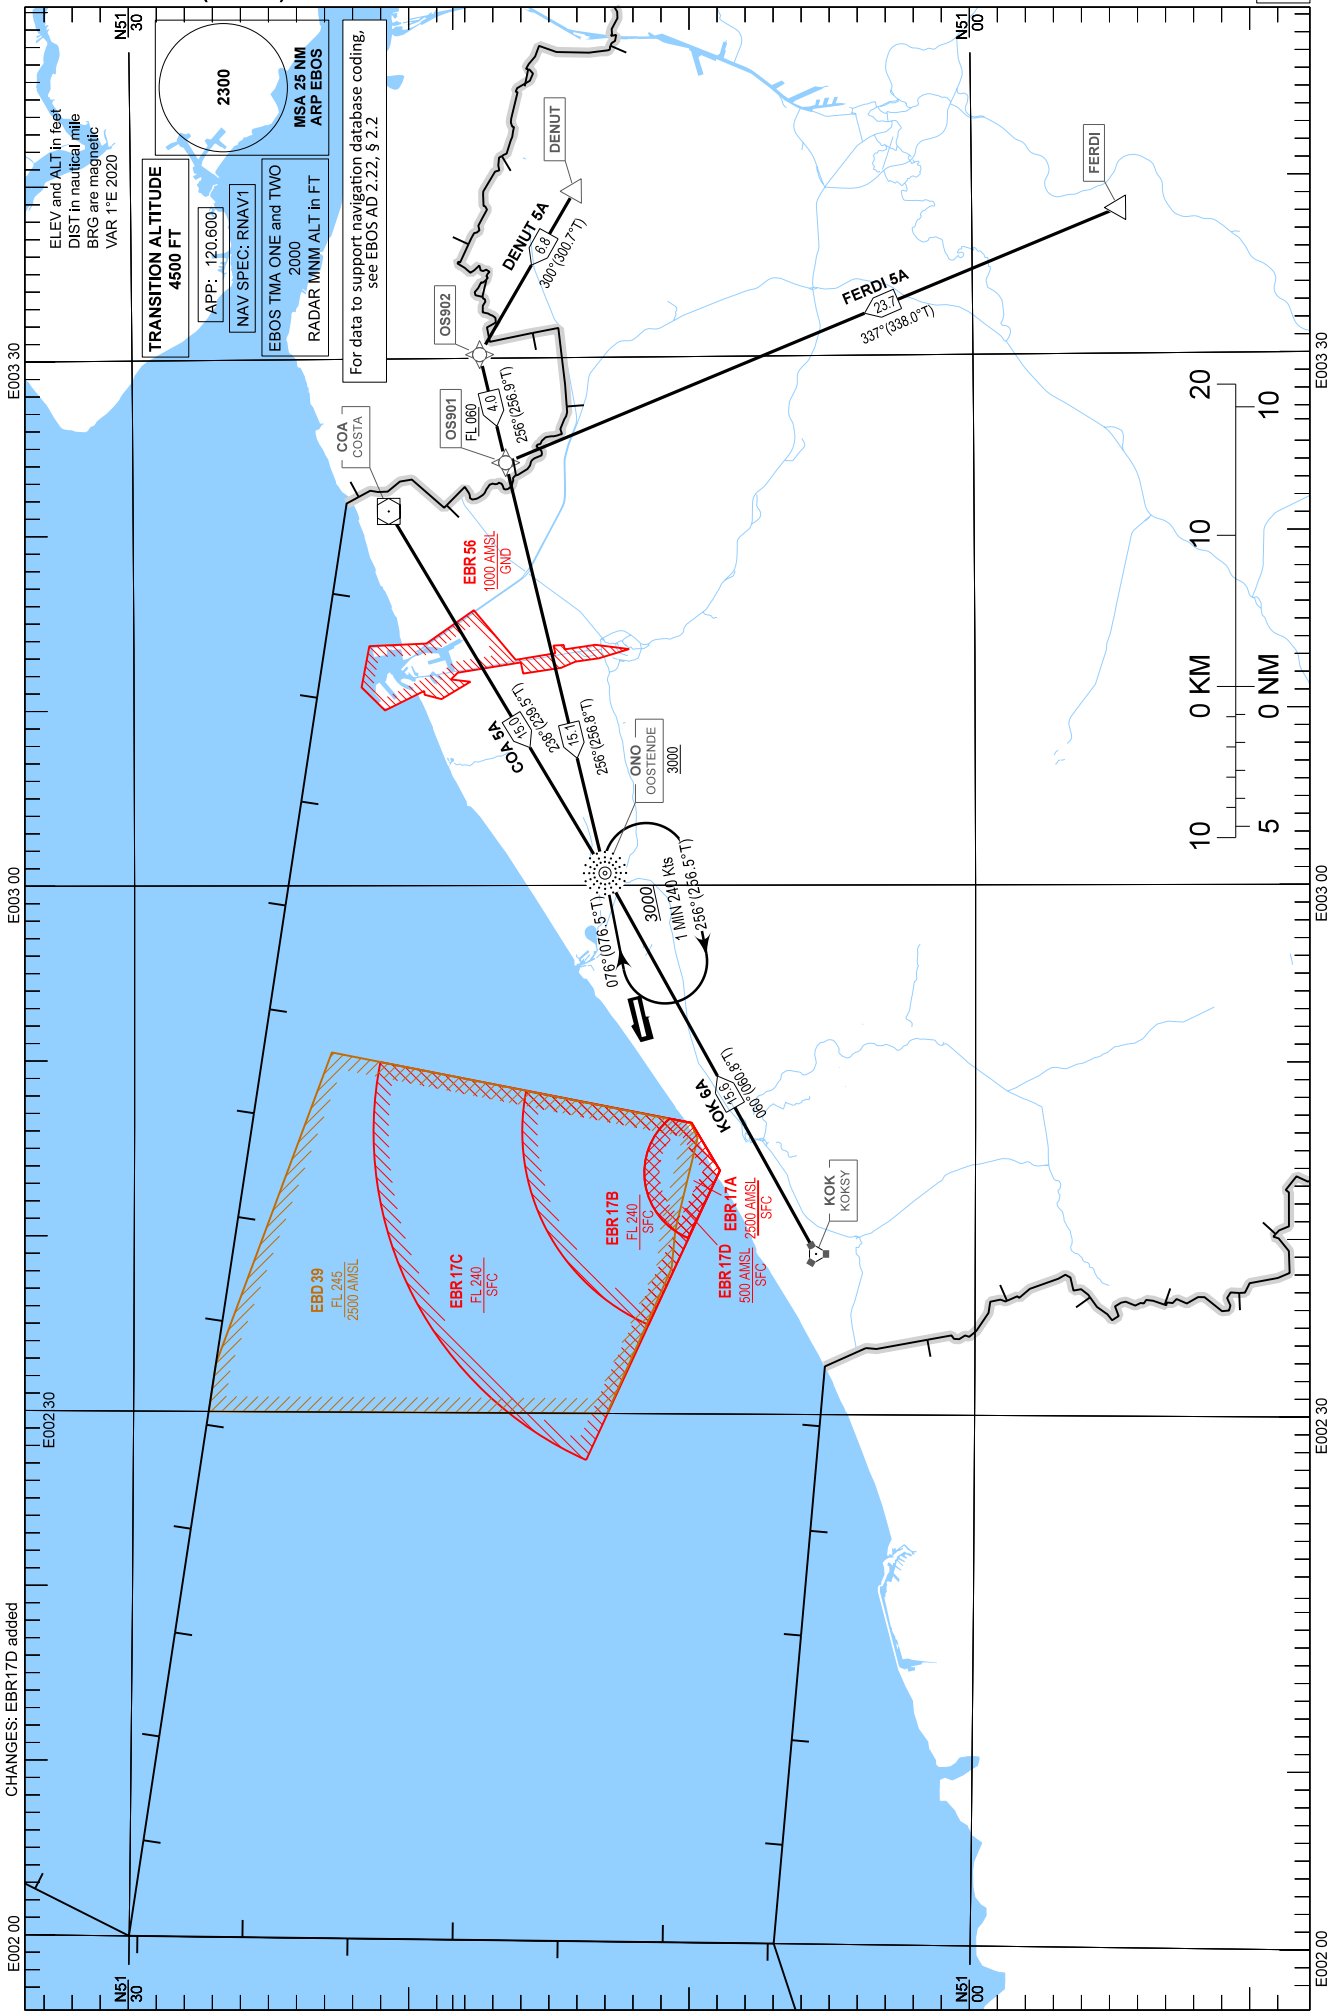

STANDARD ARRIVAL CHART - INSTRUMENT (STAR) - ICAO

COA 5A DENUT 5A  
FERDI 5A KOK 6A

OOSTENDE-BRUGGE / Oostende (EBOS)

[RNAV1]

CHANGES: EBR17D added