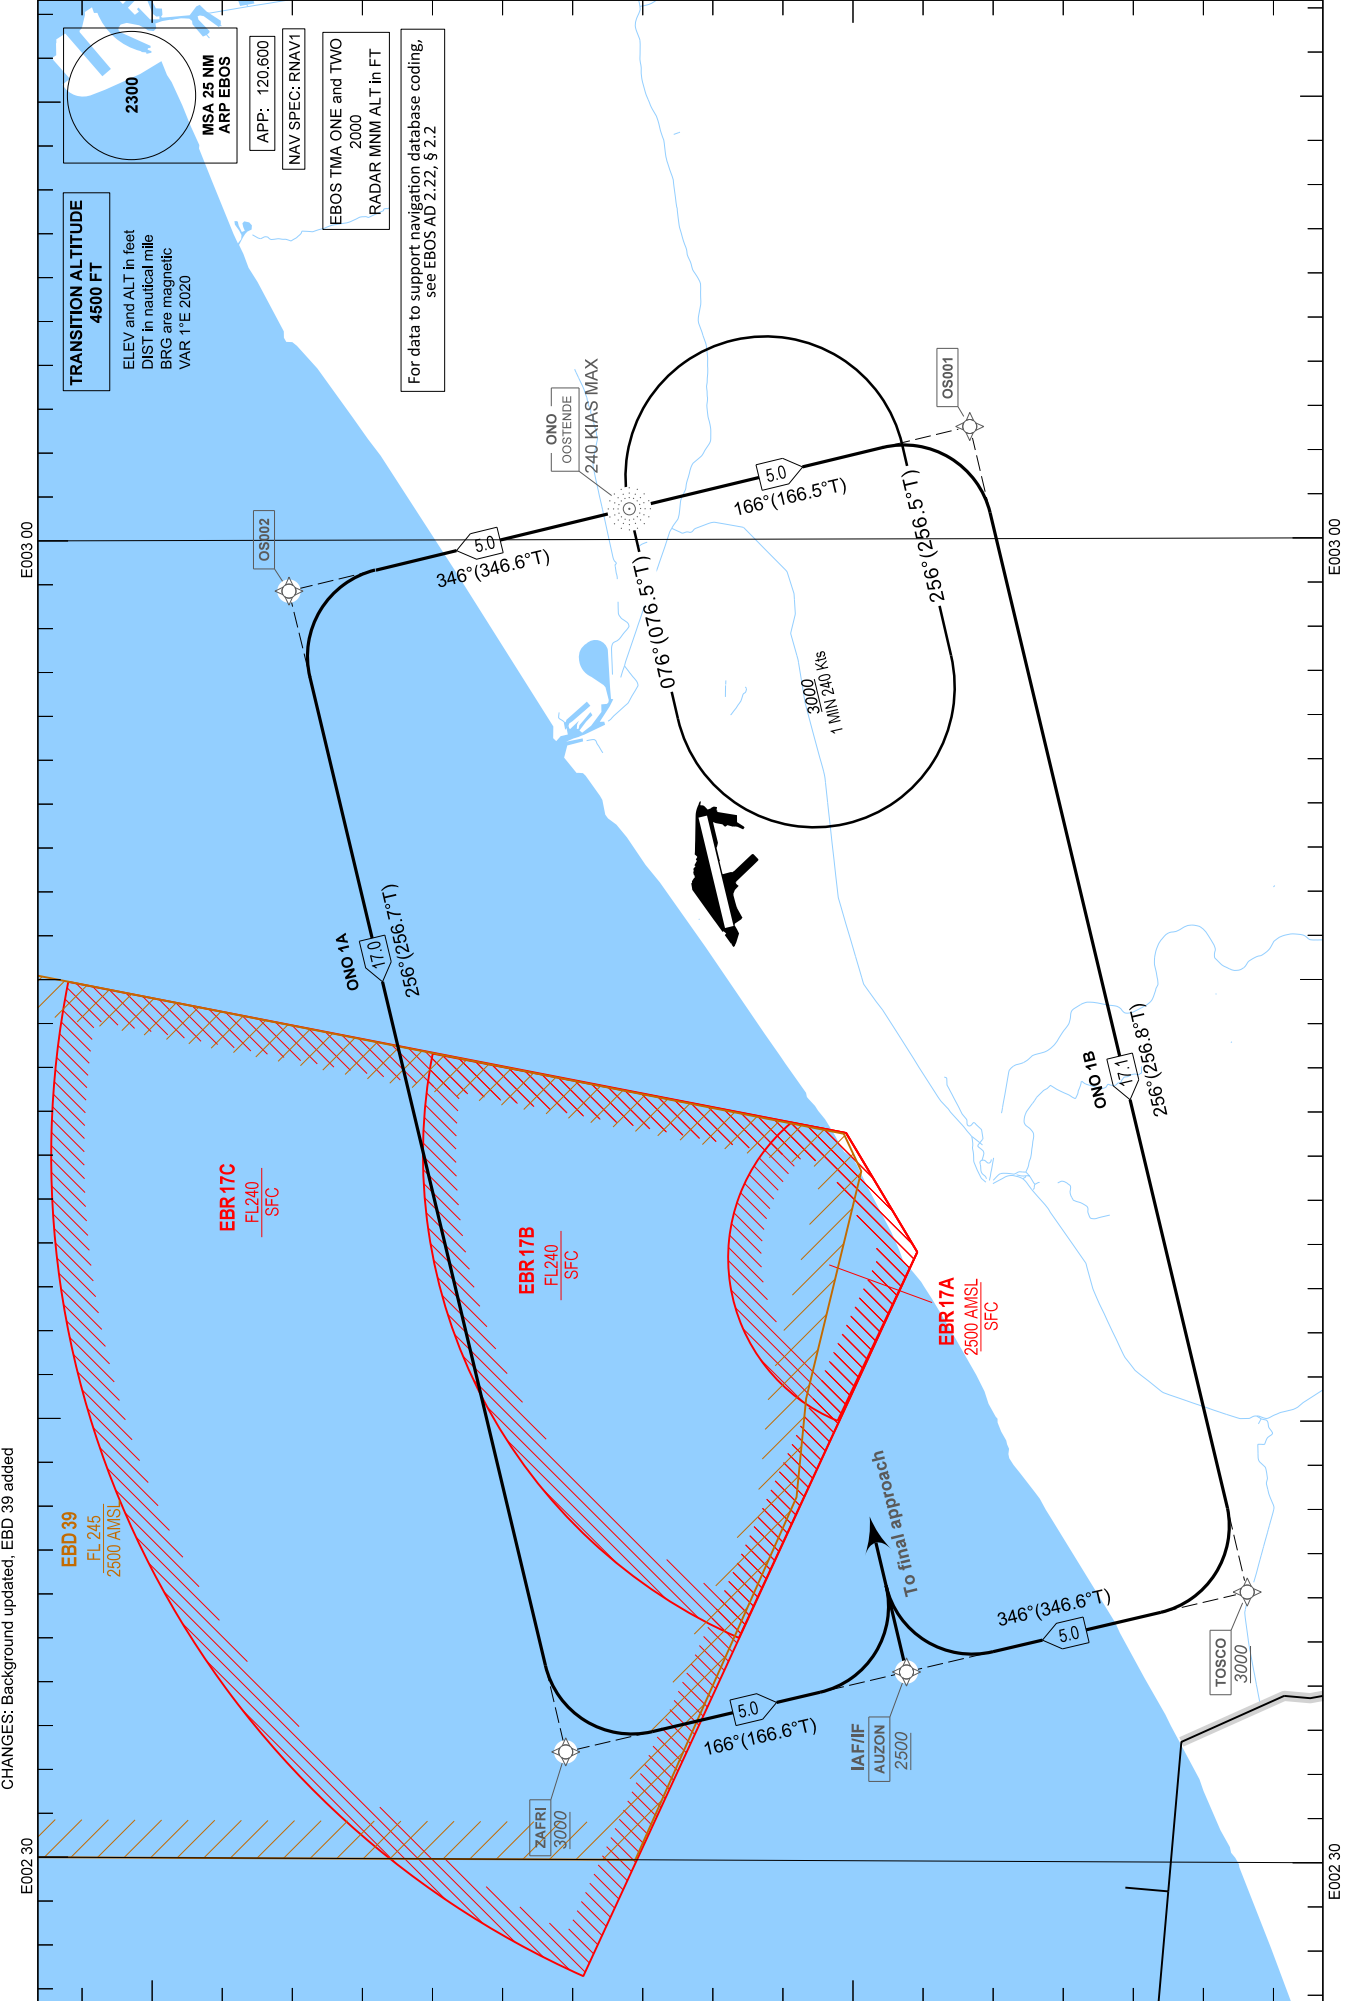

STANDARD ARRIVAL CHART - INSTRUMENT (STAR) - ICAO

OOSTENDE-BRUGGE / Oostende (EBOS)

ONO 1A-1B

RNAV TRANSITION TO RWY 08

CHANGES: Background updated, EBD 39 added