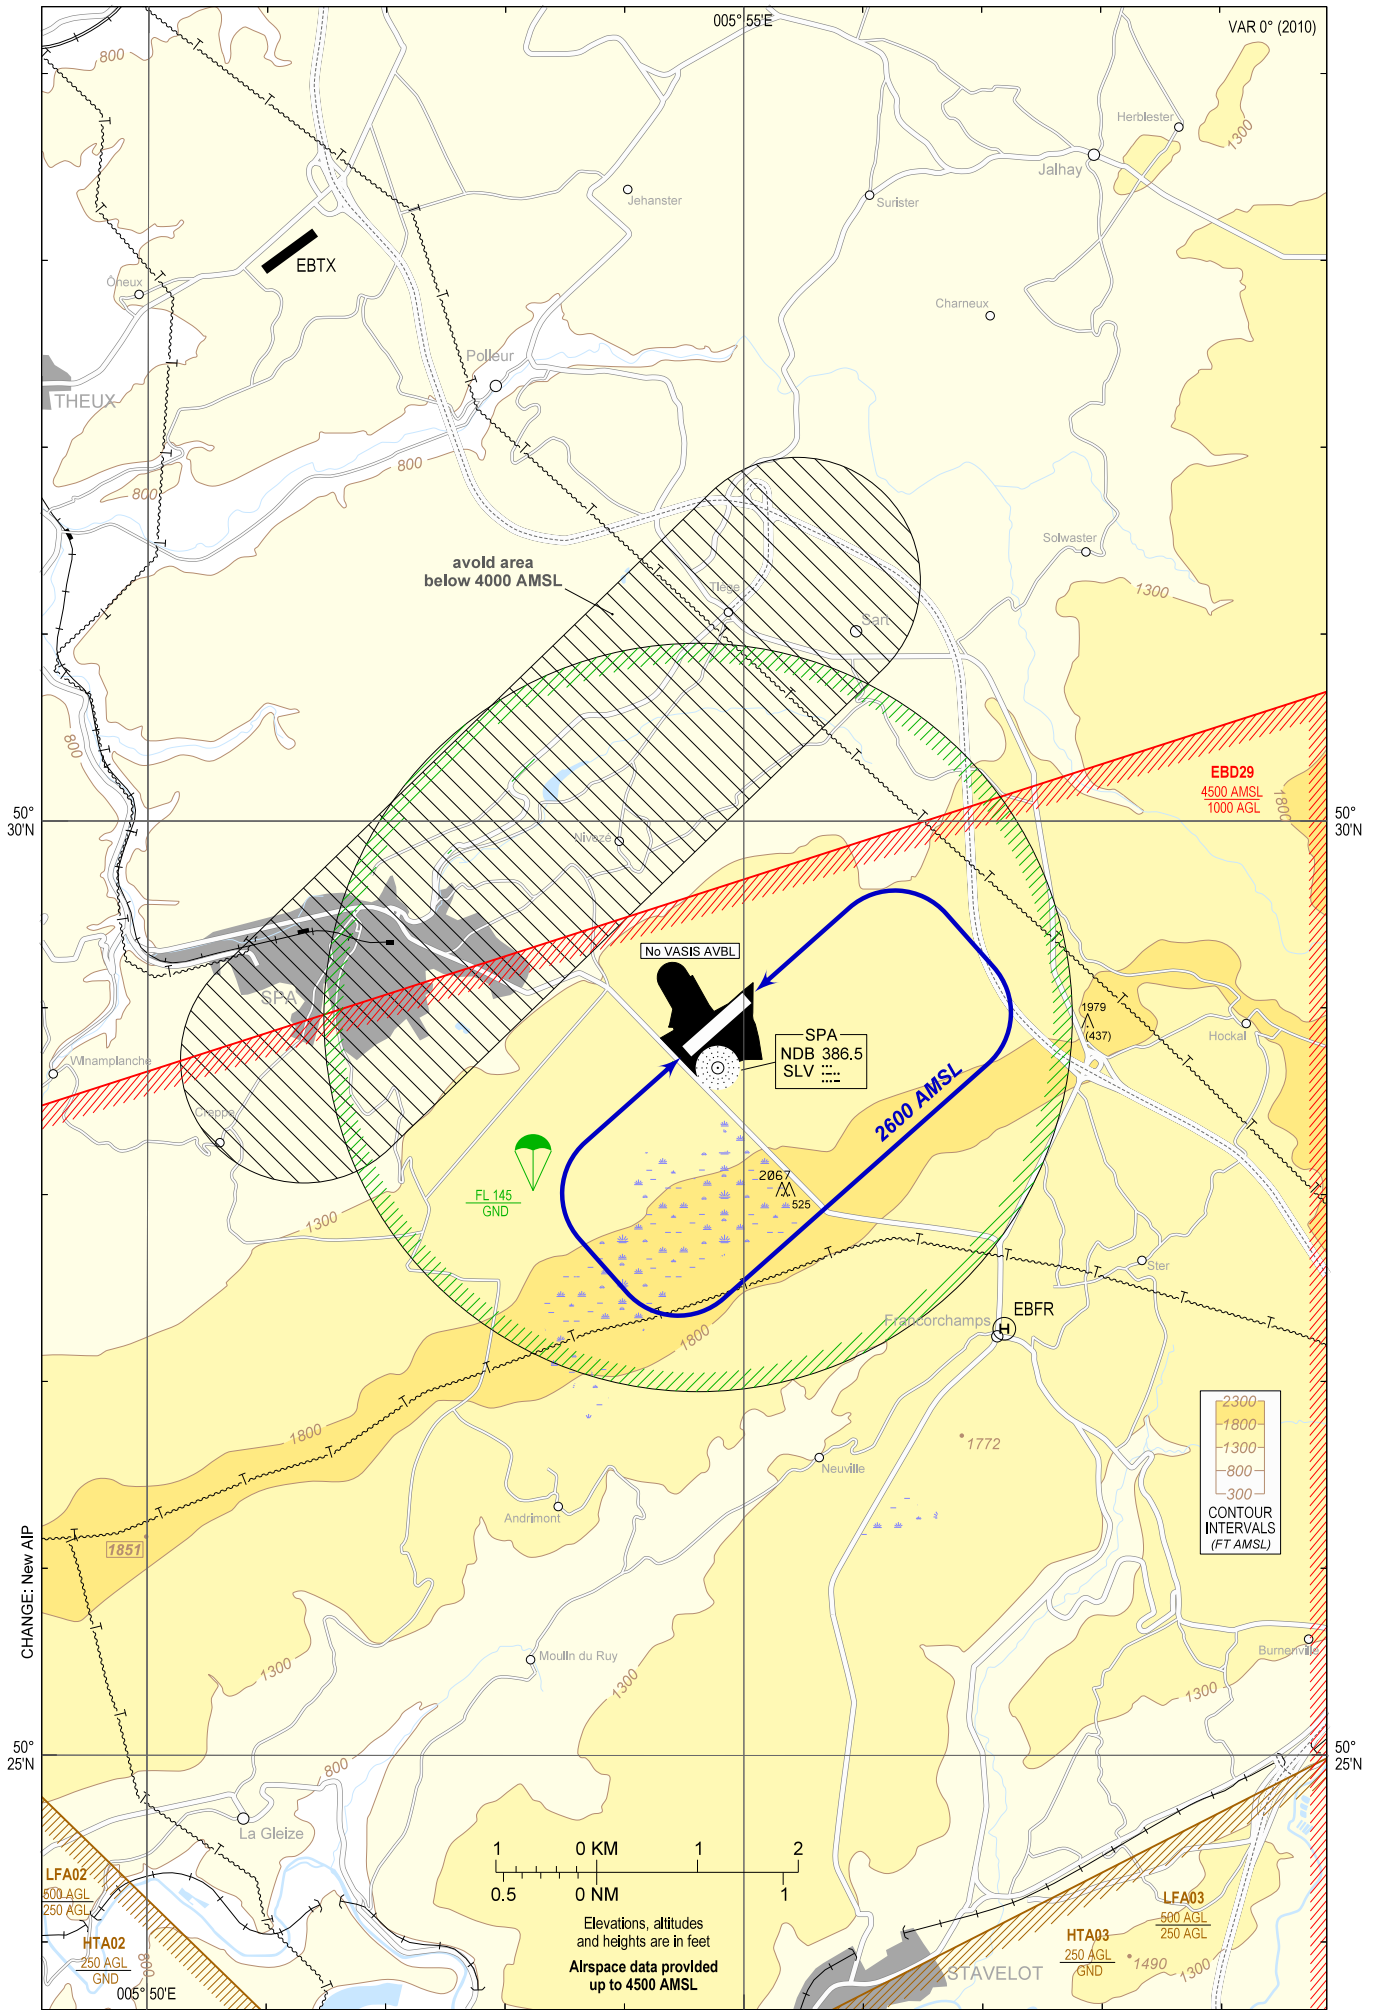

Visual Approach Chart - ICAO

AD ELEV 1542

Heights related to AD ELEV

INFO 124.750 123.500

SPA/La Sauvenière (EBSP)

CHANGE: New AIP