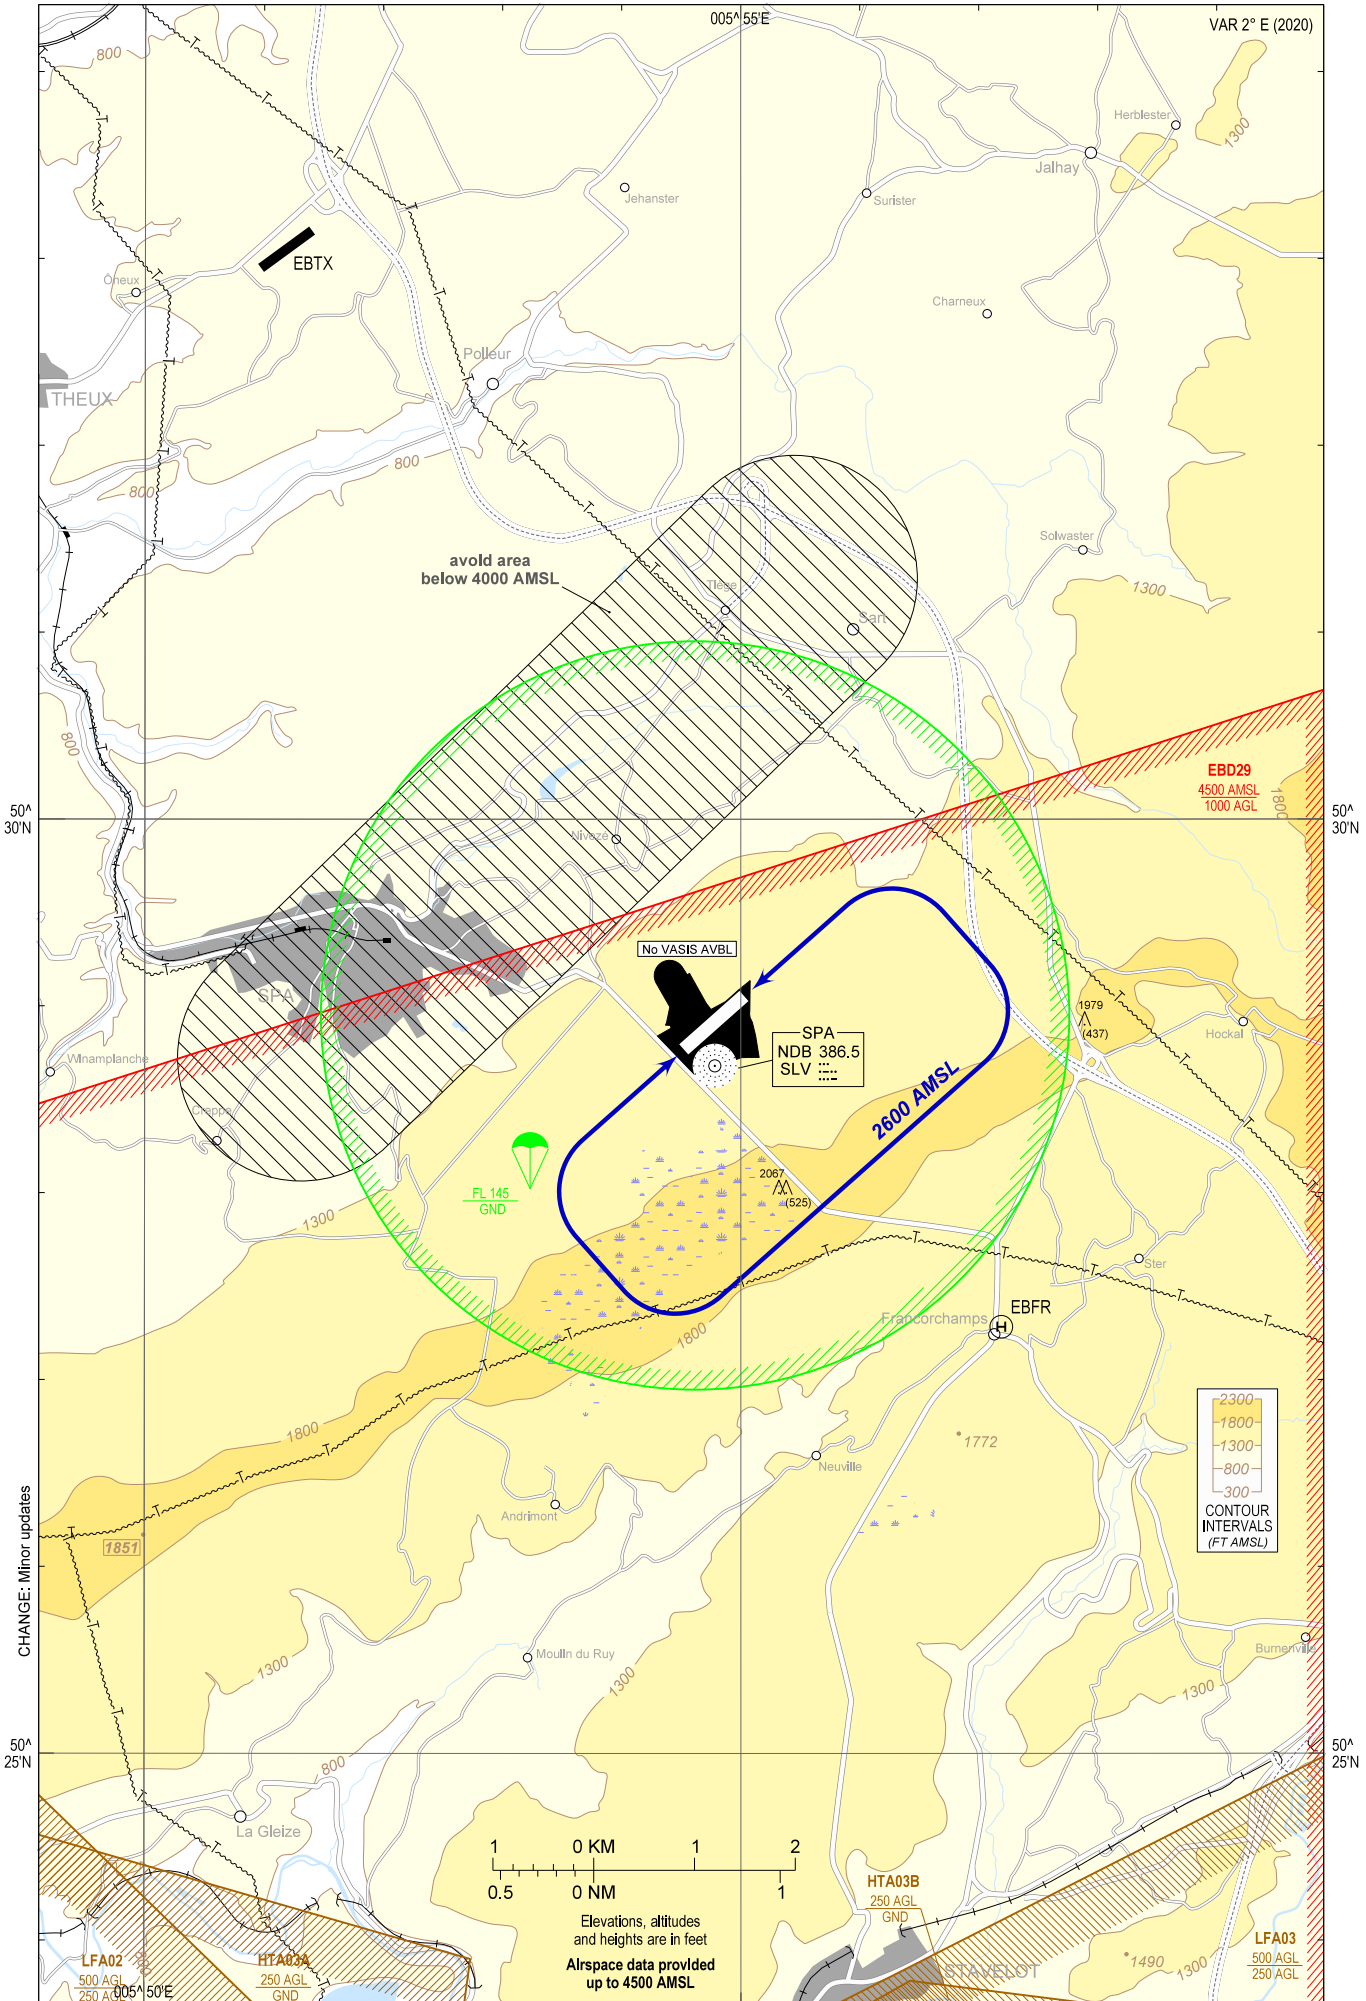

Visual Approach Chart - ICAO

AD ELEV 1534

Heights related to AD ELEV

INFO: 124.640

SPA/La Sauvenière (EBSP)

CHANGE: Minor updates

50° 25' N

Elevations, altitudes and heights are in feet
Airspace data provided up to 4500 AMSL