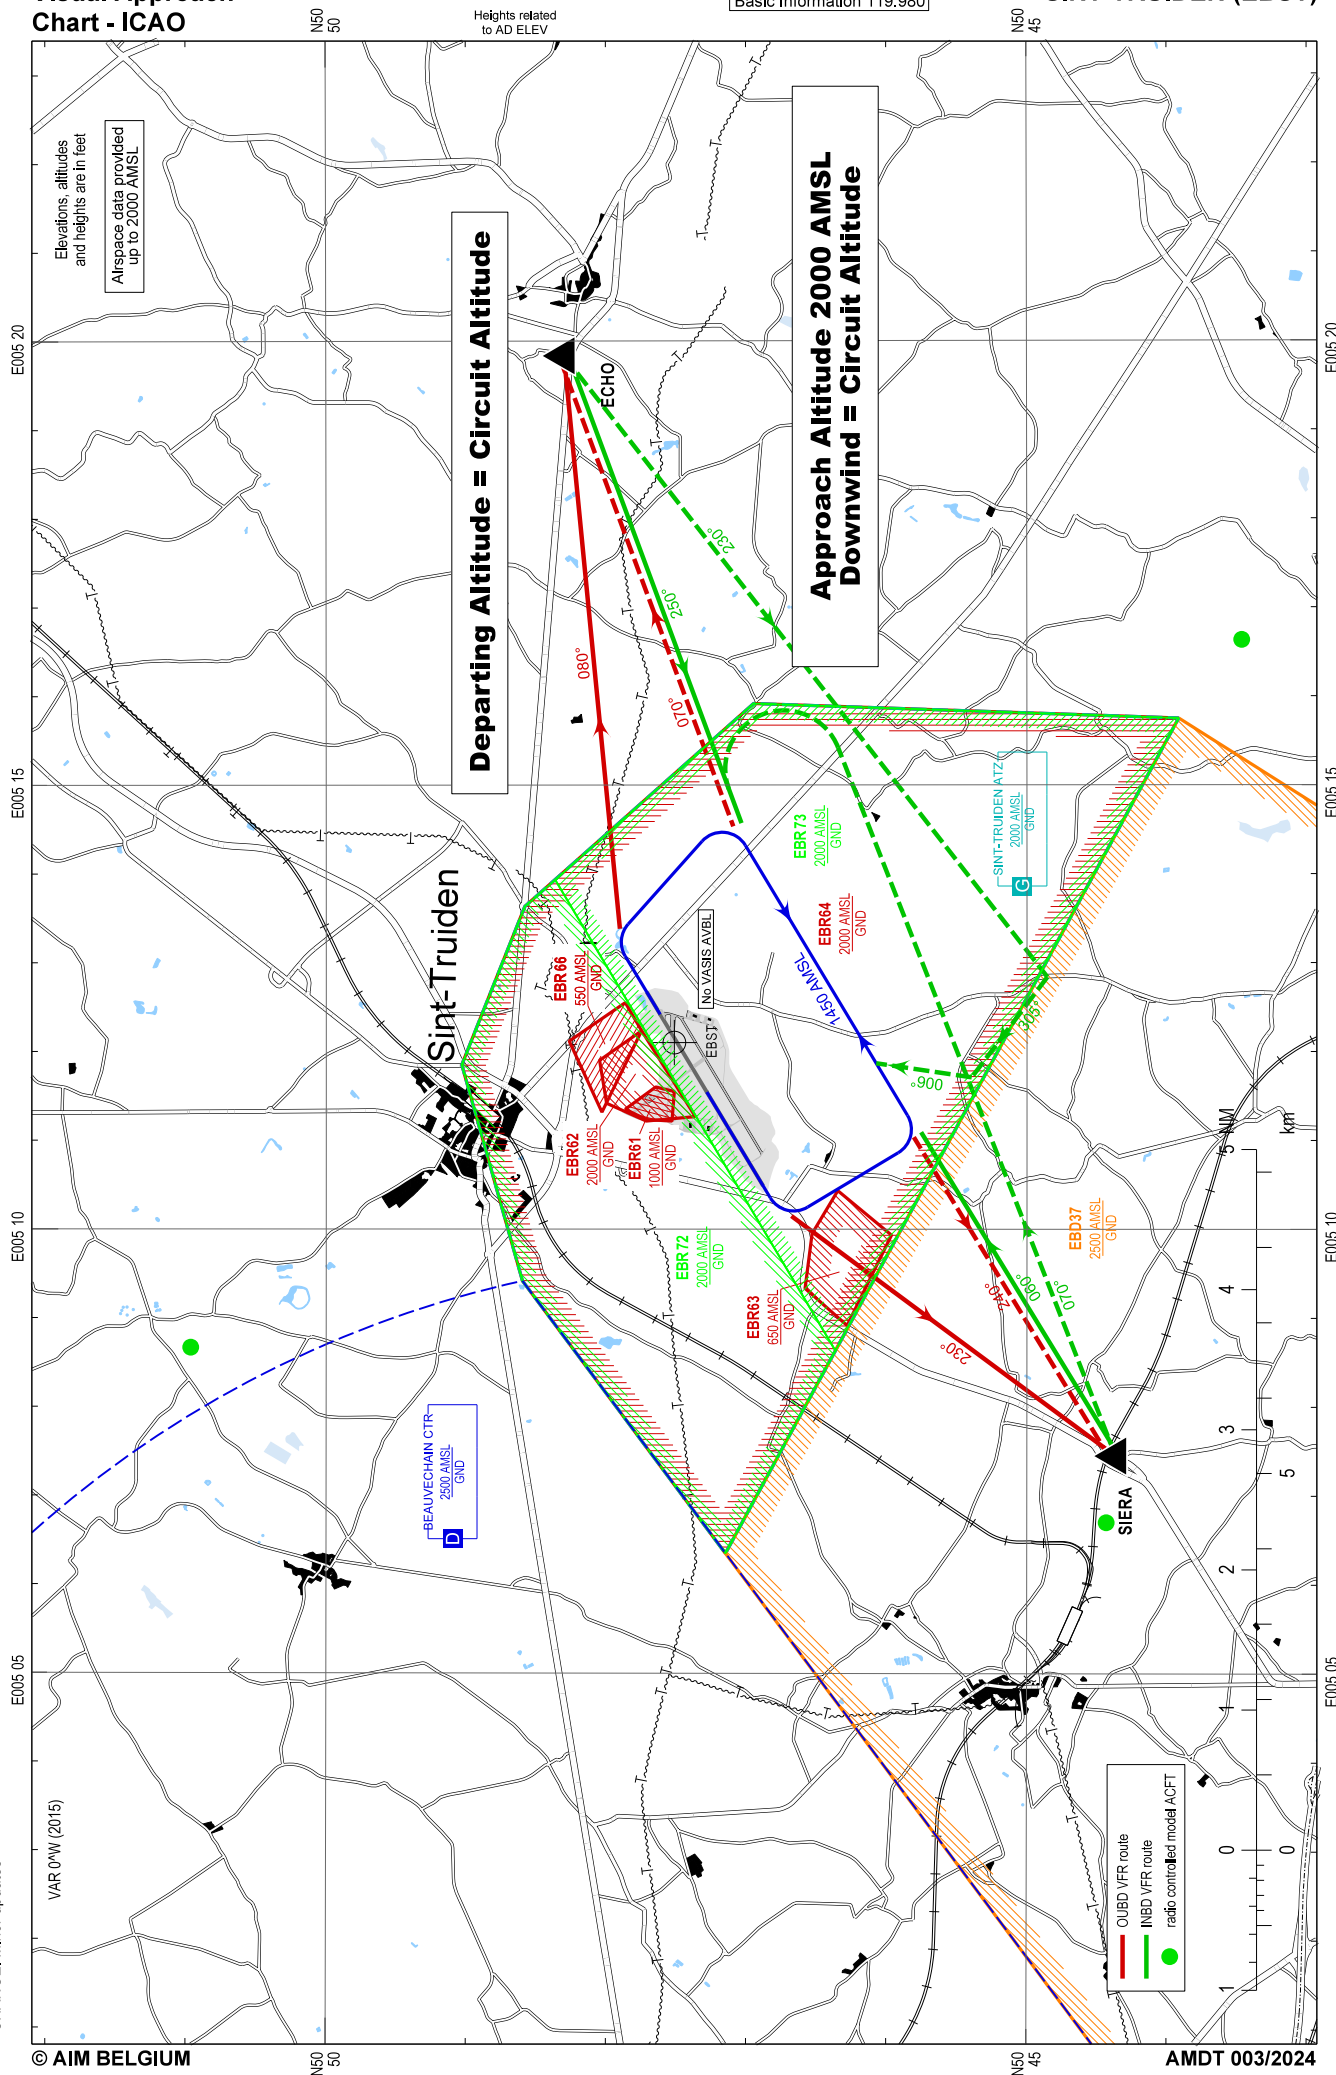

Visual Approach Chart - ICAO

AD ELEV 238

Heights related to AD ELEV

Basic Information 119.980

SINT-TRUIDEN (EBST)

Elevations, altitudes and heights are in feet
Airspace data provided up to 2000 AMSL

CHANGE: Minor updates