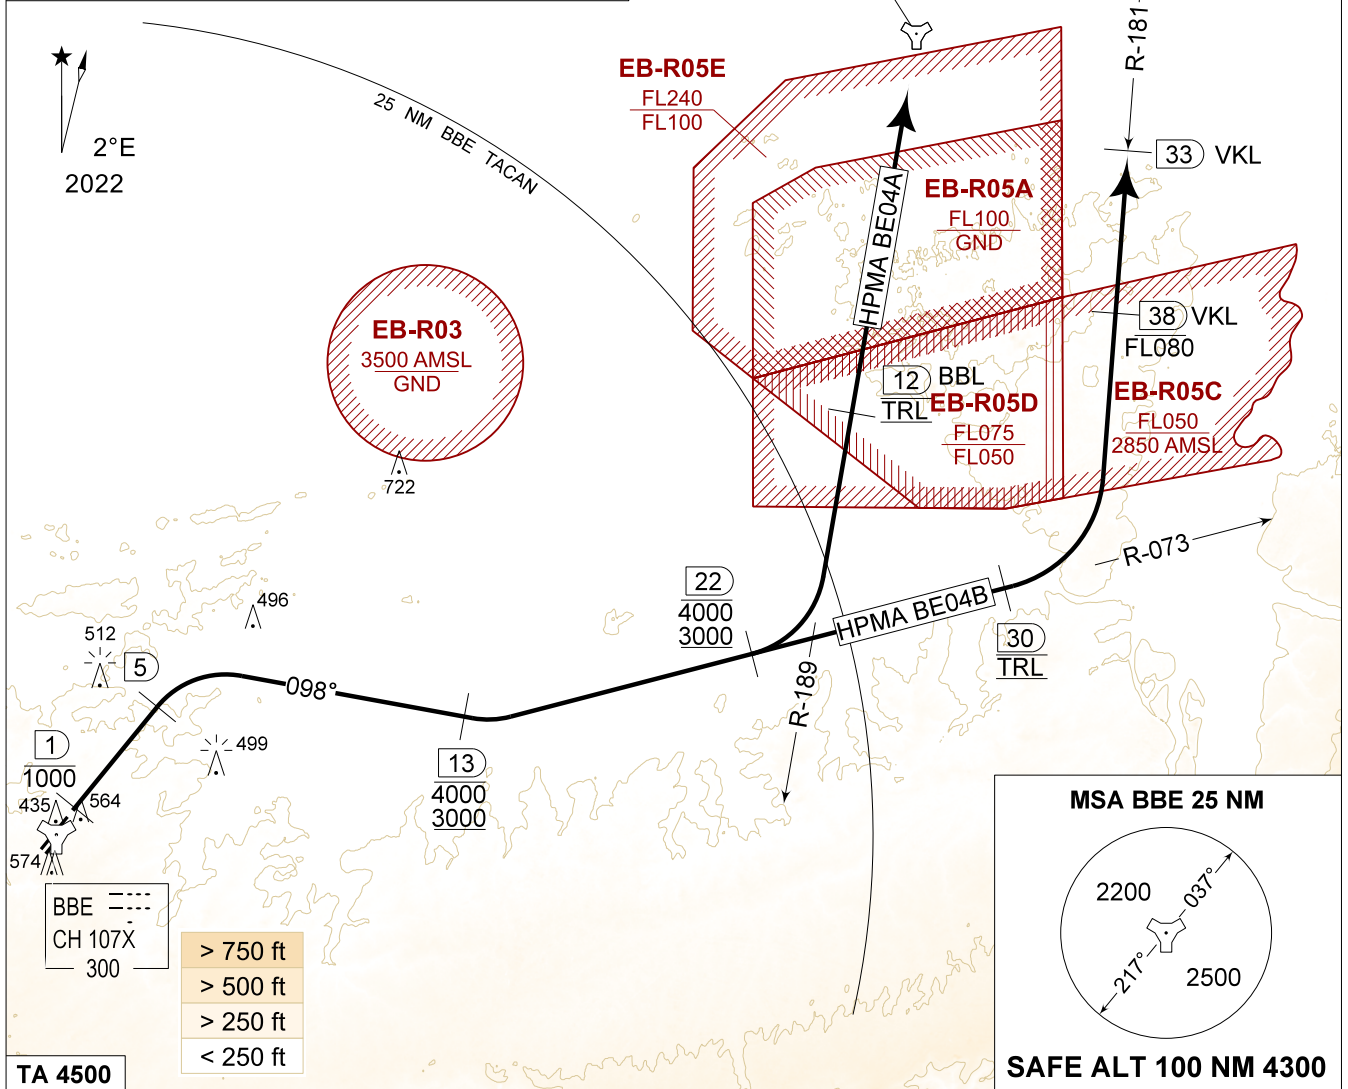

MIPS
INSTRUMENT DEPARTURE CHART

AD ELEV 362

HPMA BE 04A - 04B
BEAUVECHAIN (EBBE)

BEAUVECHAIN GND 359.825 121.855		BEAUVECHAIN TWR 362.025 130.730		BEAUVECHAIN APP 282.100 122.830		BELGA RADAR 374.400 129.325				
TACAN BBE - CH 107X		RWY 04L	PDG 8.75%	5.00°	From-To DER-3000	120 1070	180 1600	240 2130	300 2660	Reason HPMA

NOTE:

- MAX 300 KT IAS.

CAUTION:

- a** BE 04A CAN ONLY BE EXECUTED IF EB-R05A, EB-R05C & EB-R05D ARE NOT ACTIVE.

HPMA BE 04A - 04B

50°45.47' N
004°46.02' E

BEAUVECHAIN (EBBE)

CHANGE: Radial on HPMA BE04B updated

BEL DEFENCE, AIR COMPONENT 13-JUN-2024 - THS