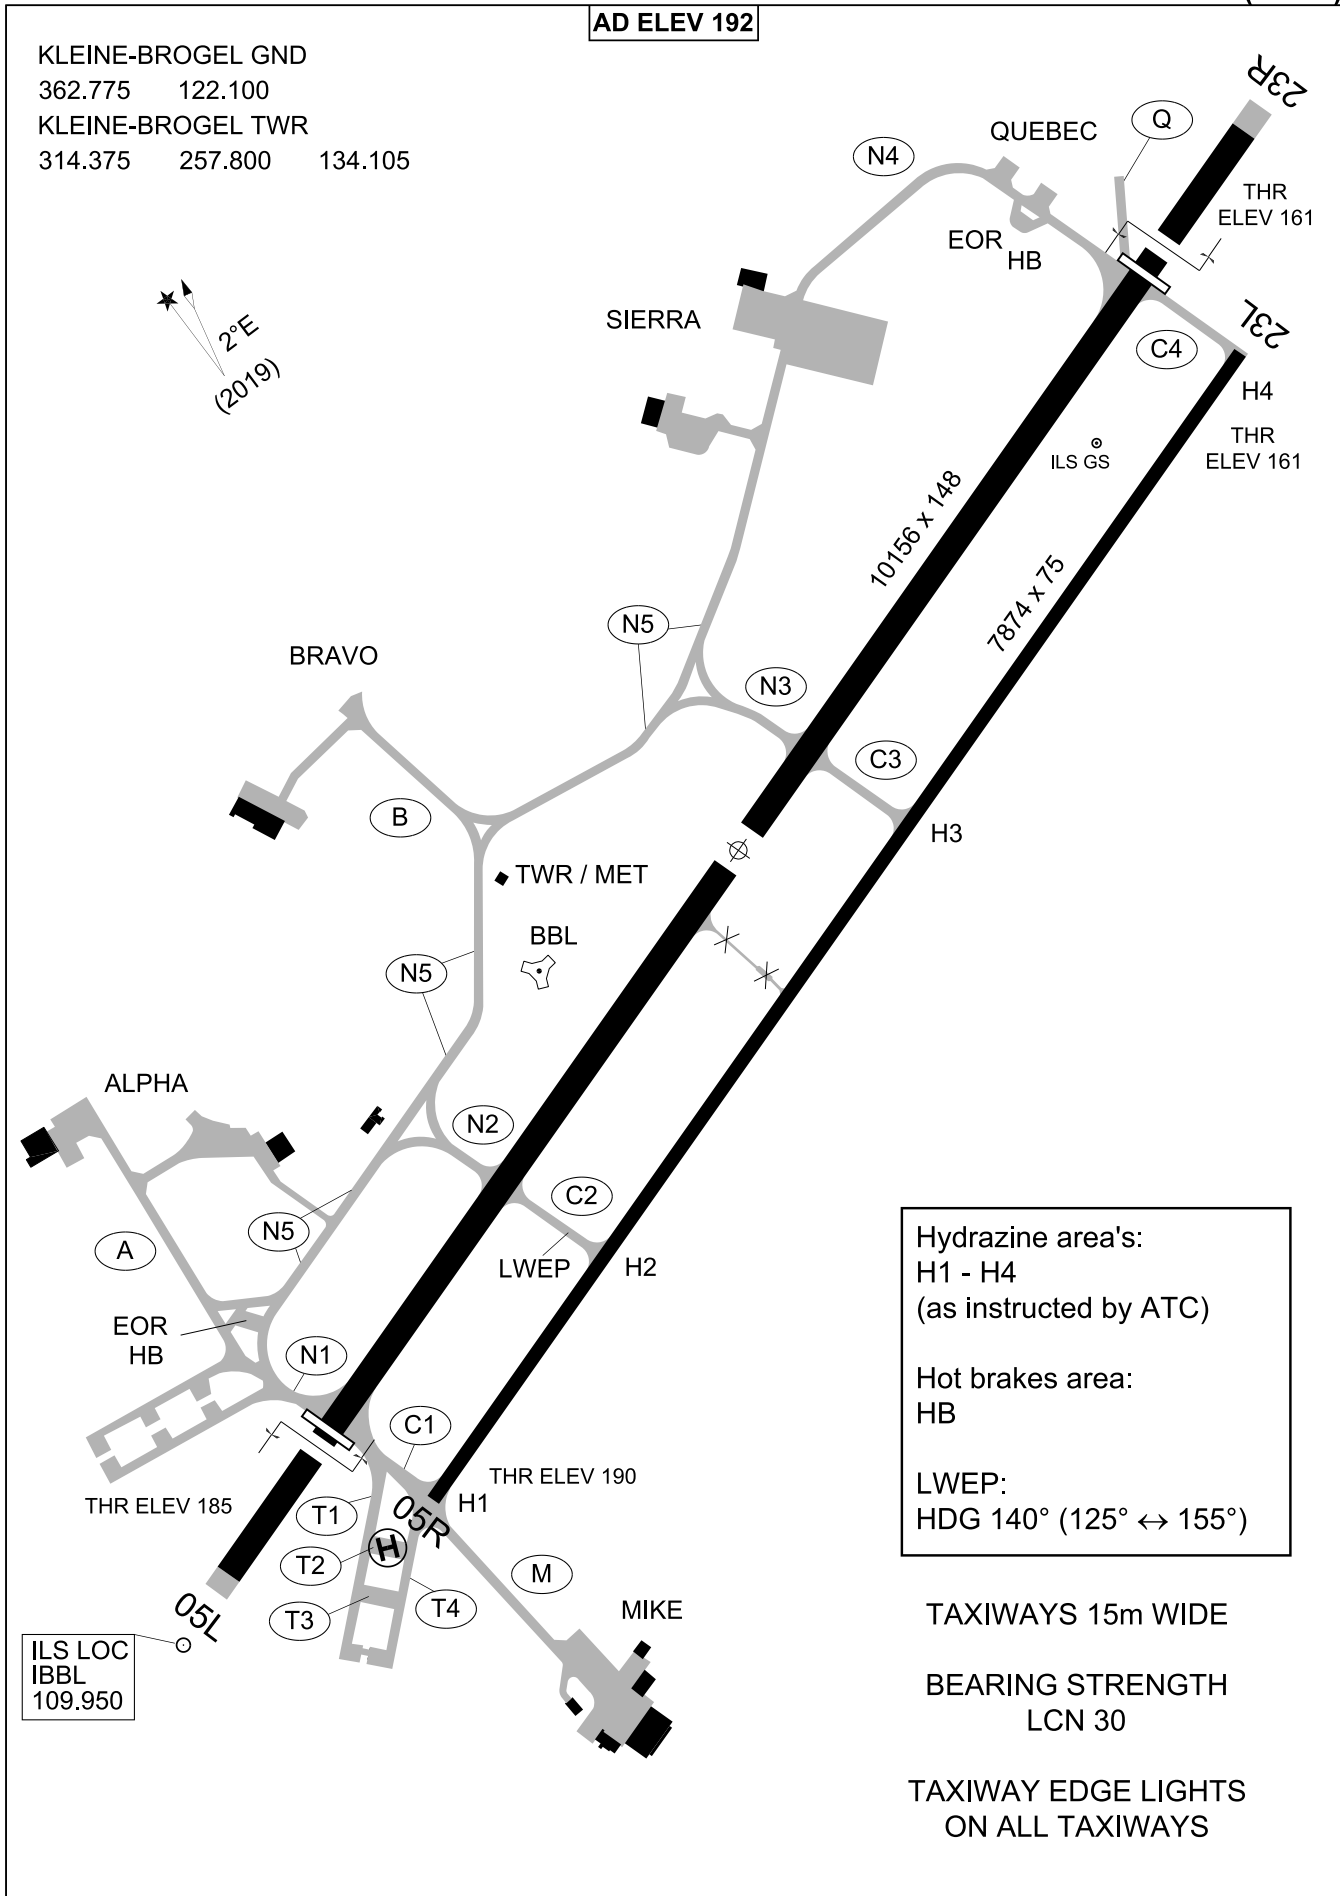

AERODROME GROUND MOVEMENT CHART

KLEINE-BROGEL (EBBL)

CHANGE: LOC and GS added and POS of TWR / MET

BEL DEFENCE, AIR COMPONENT 24-FEB-2022 - THS

AERODROME GROUND MOVEMENT CHART

KLEINE-BROGEL (EBBL)