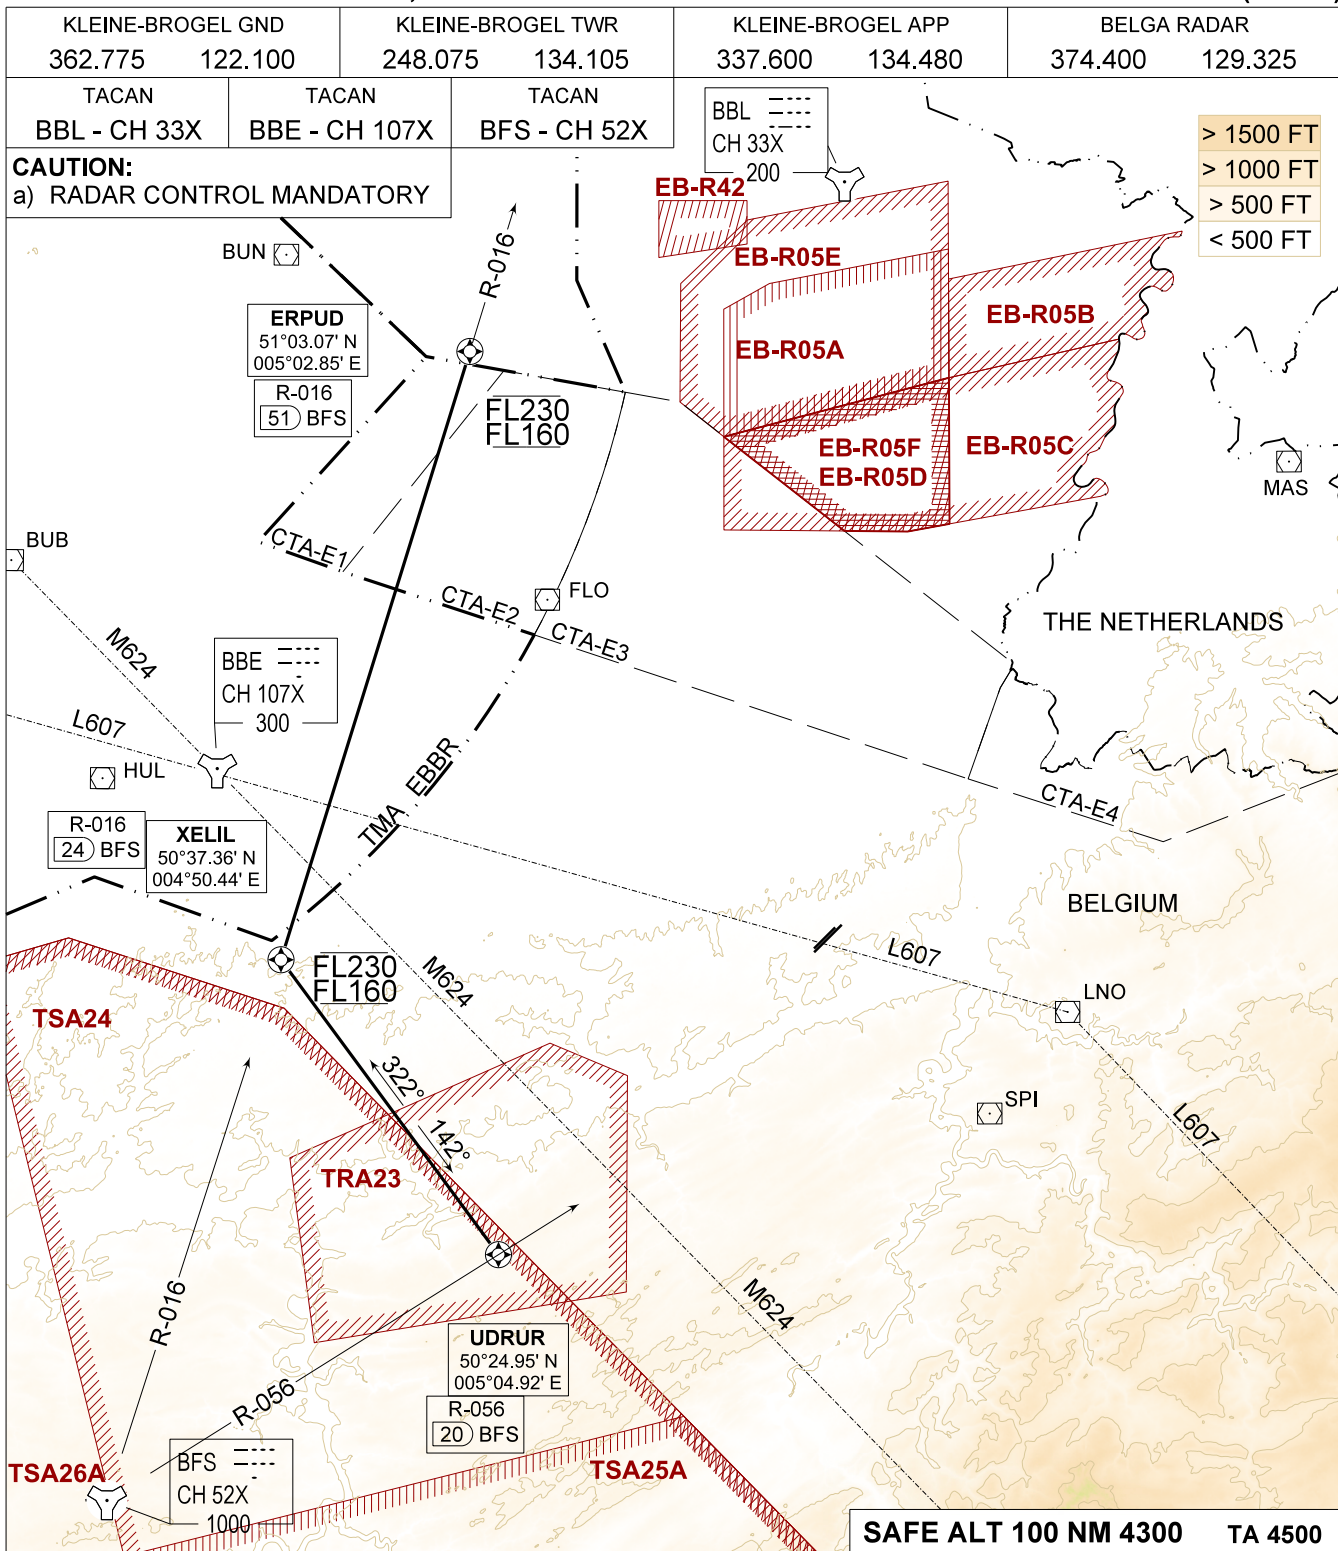

**NATIONAL
CORRIDOR EBBL to TSA 24, 25 & 26**

**REMBLA CORRIDOR SB OR NB
KLEINE-BROGEL (EBBL)**

REMBLA CORRIDOR SOUTHBOUND (SB)

- Proceed to ERPUD (51 DME / R-016 BFS).
- Pass ERPUD between FL160 and FL230 as instructed, fly inbound XELIL.
- Passing XELIL (24 DME / R-016 BFS) proceed as instructed.
- When proceeding to UDRUR (20 DME / R-056 BFS) turn left track 142°.

REMBLA CORRIDOR NORTHBOUND (NB)

- Proceed to XELIL (24 DME / R-016 BFS).
- Pass XELIL between FL160 and FL230 as instructed, fly inbound ERPUD.
- Passing ERPUD (51 DME / R-016 BFS) proceed as instructed.

SAFE ALT 100 NM 4300 TA 4500

CHANGE: Morse code of EBBL

BEL DEFENCE, AIR COMPONENT 13-JUN-2024 - THS

REMBLA CORRIDOR SB OR NB

51°10.10' N
005°28.19' E

KLEINE-BROGEL (EBBL)