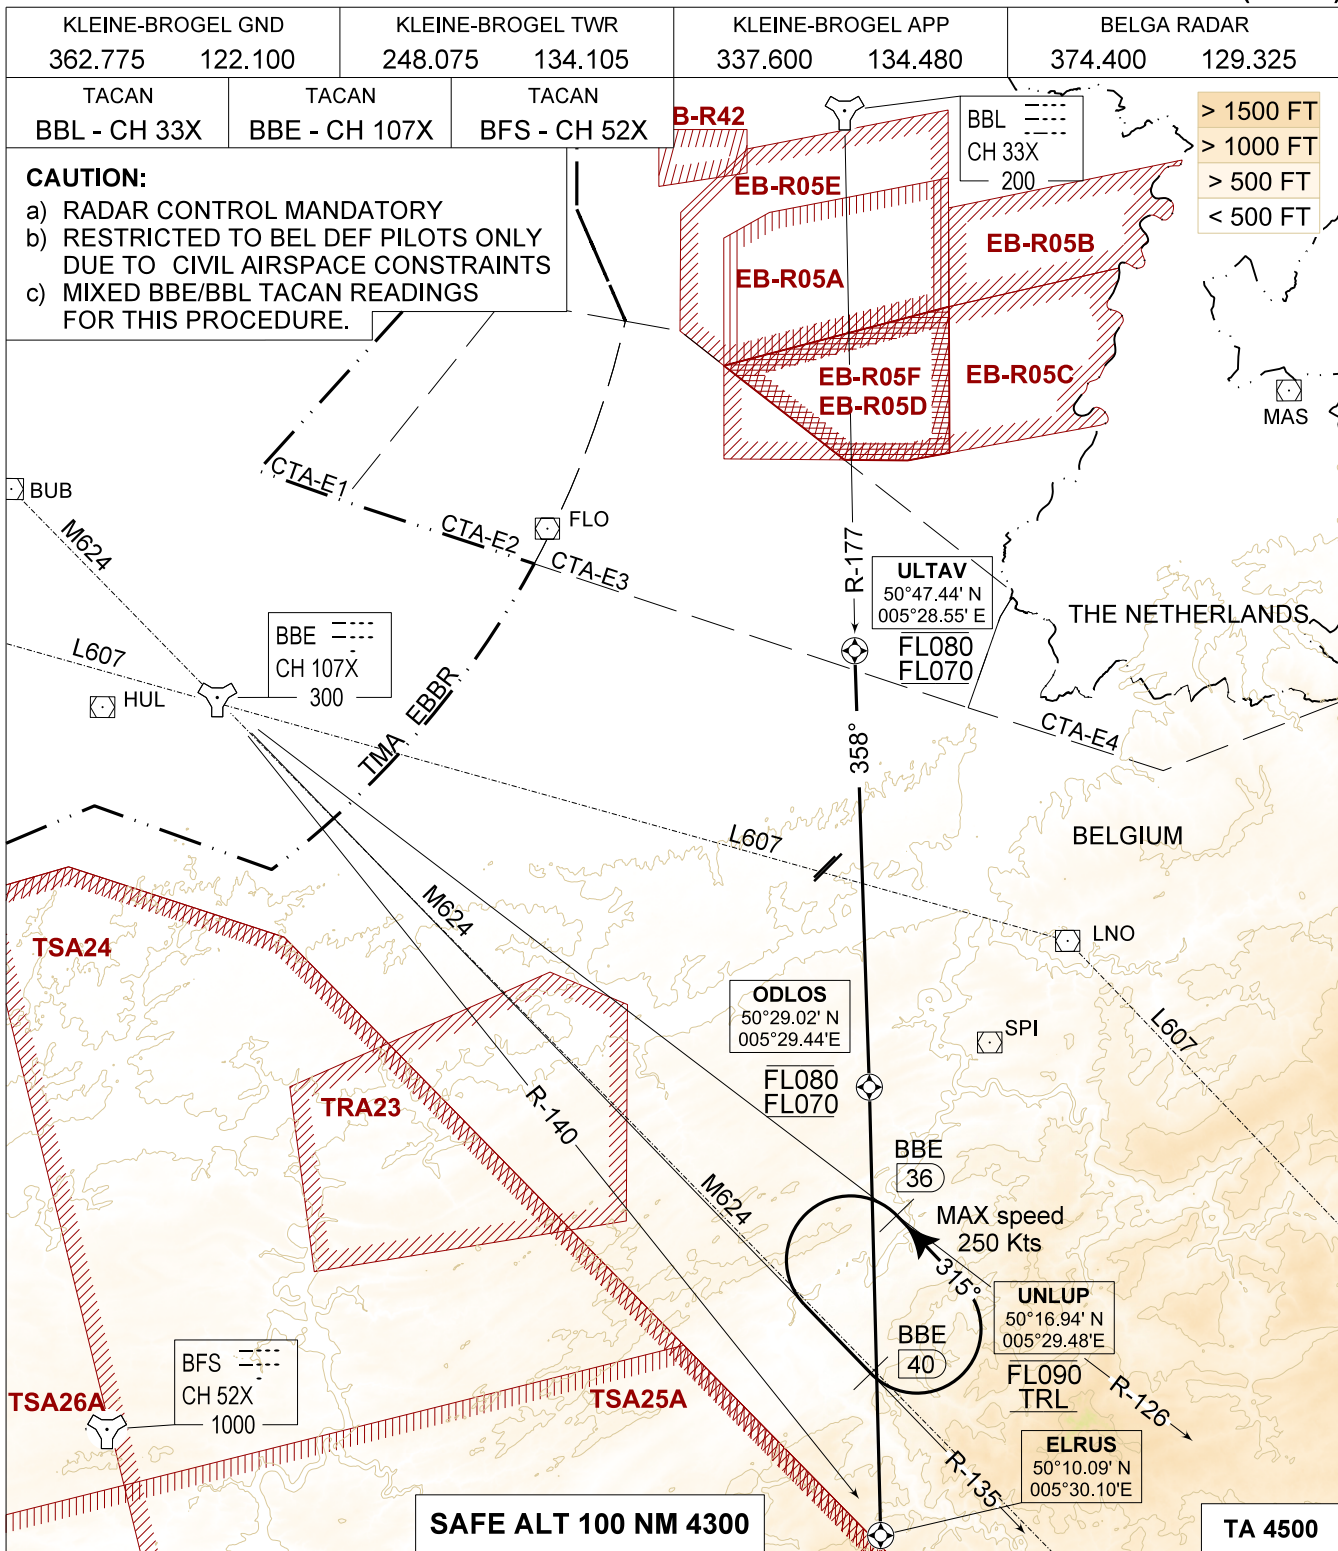

**NATIONAL
CORRIDOR TRA SOUTH to EBBL**

**LIÈGE CORRIDOR SB OR NB
KLEINE-BROGEL (EBBL)**

LIÈGE CORRIDOR SOUTHBOUND (SB)

- Enter corridor via radar vectors or via SID HPMA BL 05 - 23C at a level as instructed.
- Pass ULTAV, fly inbound ODLOS (41 DME / R-177 BBL) proceed as instructed.
- When proceeding to TSA and if instructed so enter UNLUP (53.3 DME / R-177 BBL) on designated flight level.

LIÈGE CORRIDOR NORTHBOUND (NB)

- When leaving TSA contact BELGA RADAR before ELRUS (60 DME / R-177 BBL) and proceed to UNLUP except if instructed otherwise.
- Proceed to ODLOS, pass ODLOS at a level as instructed.
- Passing ULTAV (22.6 DME / R-177 BBL) proceed as instructed.

LIÈGE CORRIDOR SB OR NB 51°10.10' N
005°28.19' E **KLEINE-BROGEL (EBBL)**

CHANGE: Morse code of EBBL

BEL DEFENCE, AIR COMPONENT 13-JUN-2024 - THS