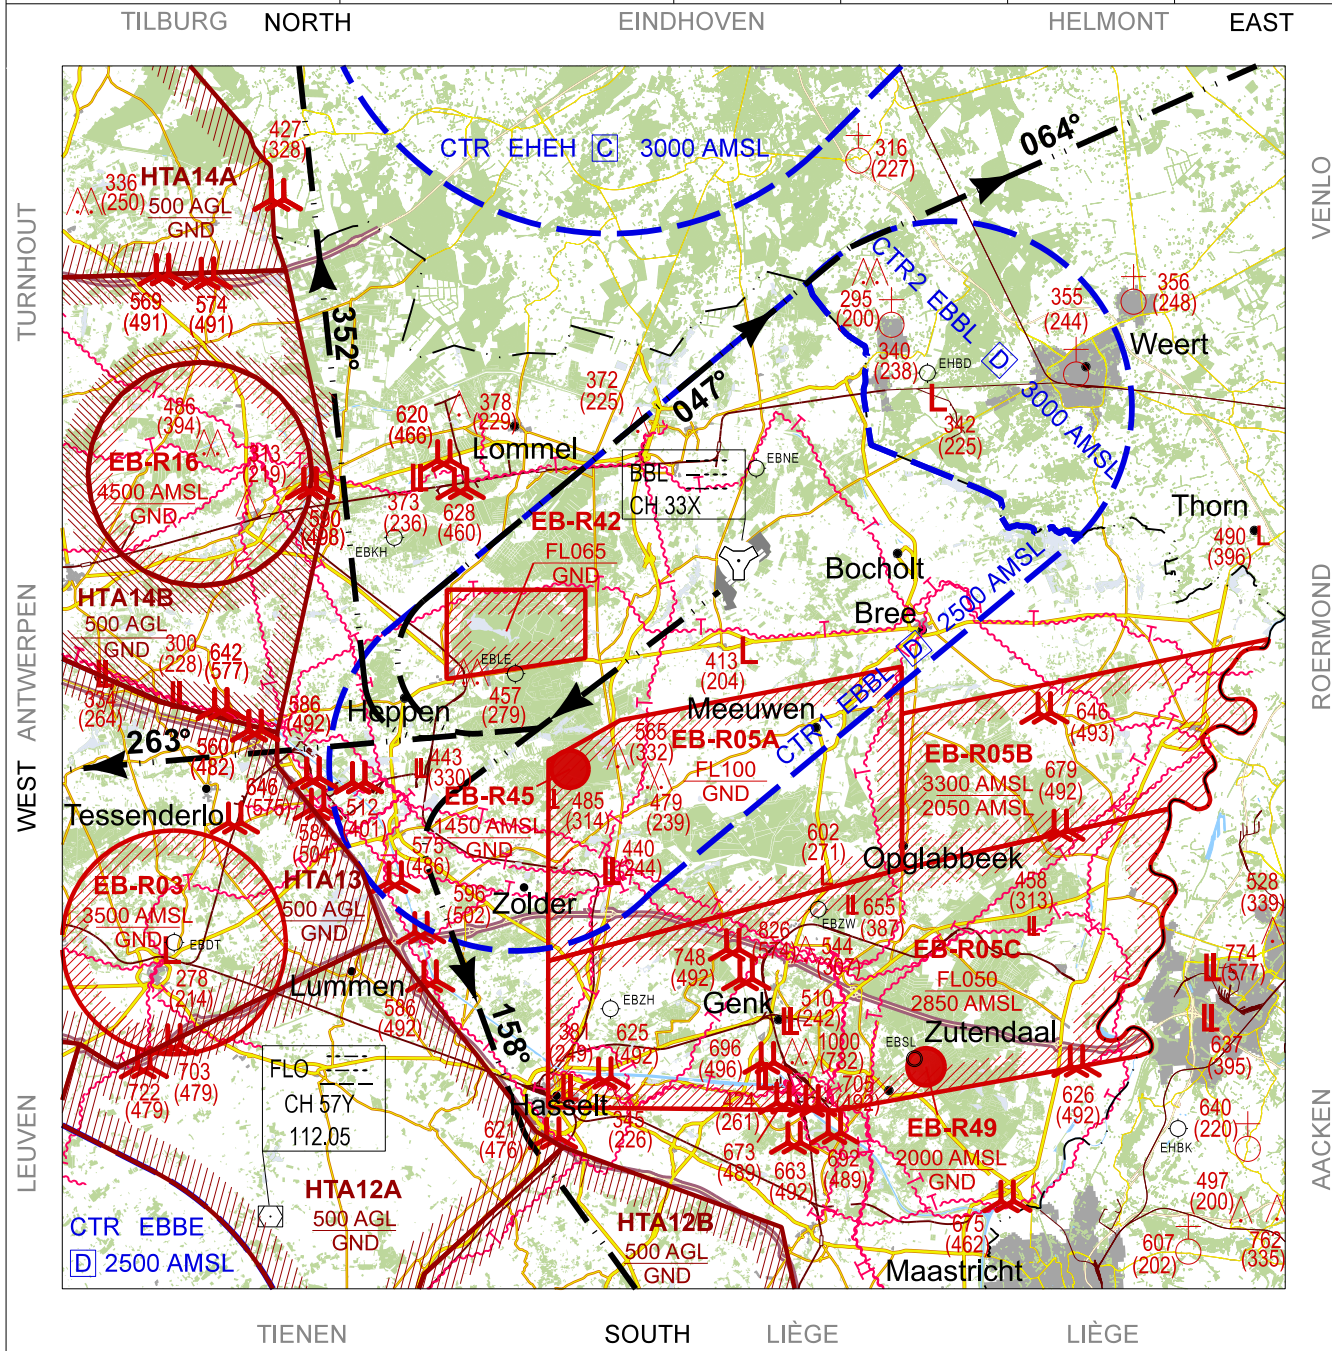

VISUAL APPROACH CHART

AD ELEV 192

**DEP - RWY 23R
KLEINE-BROGEL (EBBL)**

BELGA RADAR 374.400 129.325	KLEINE-BROGEL APP 337.600 134.480	KLEINE-BROGEL TWR 248.075 134.105	KLEINE-BROGEL GND 362.775 122.100
TACAN BBL - CH 033X	-	-	ALS 930 M

**ACTIVITY AT SURROUNDING CIVIL AIRFIELDS
(EHB, EBK, EBL, EBZ, EBS)
CAN BE CHECKED WITH ATC.**

**CAUTION SEVESO SITE AT
51°03.899'N - 005°10.463'E**

DEP - RWY 23R

51°10.10' N
005°28.19' E

KLEINE-BROGEL (EBBL)

CHANGE: Number of page

BEL DEFENCE, AIR COMPONENT 13-JUN-2024 - THS