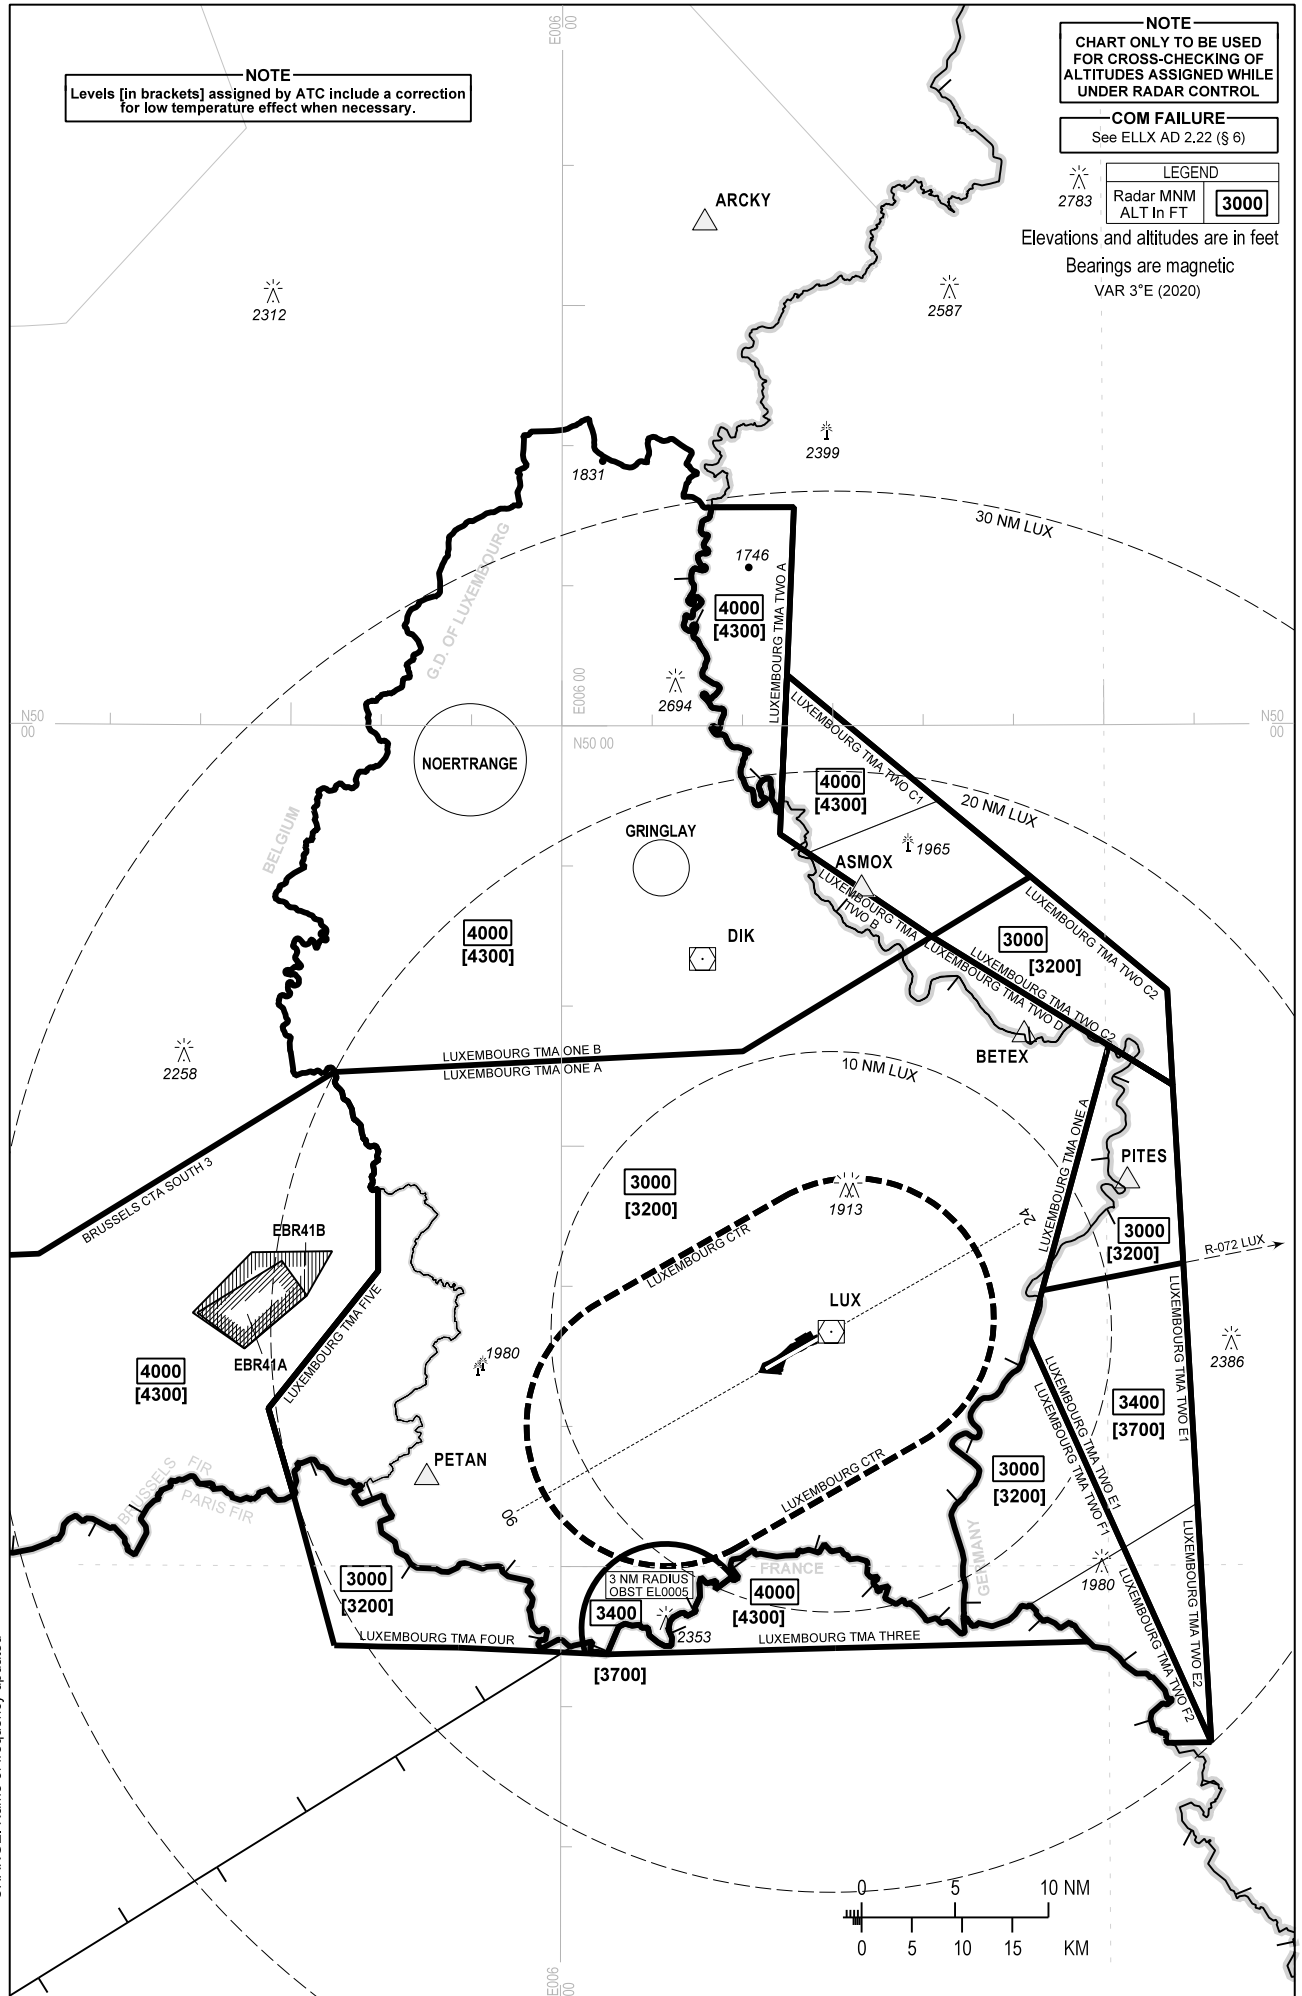

ATC Surveillance Minimum
Altitude Chart - ICAO

AD ELEV 1234 FT
TA 5000 FT

LUXEMBOURG Radar: 120.885
LUXEMBOURG TWR: 118.105

LUXEMBOURG / Luxembourg (ELLX)

NOTE
Levels [in brackets] assigned by ATC include a correction for low temperature effect when necessary.

NOTE
CHART ONLY TO BE USED FOR CROSS-CHECKING OF ALTITUDES ASSIGNED WHILE UNDER RADAR CONTROL

COM FAILURE
See ELLX AD 2,22 (§ 6)

LEGEND
Radar MNM ALT In FT **3000**

Elevations and altitudes are in feet
Bearings are magnetic
VAR 3°E (2020)

CHANGE: Name of frequency updated