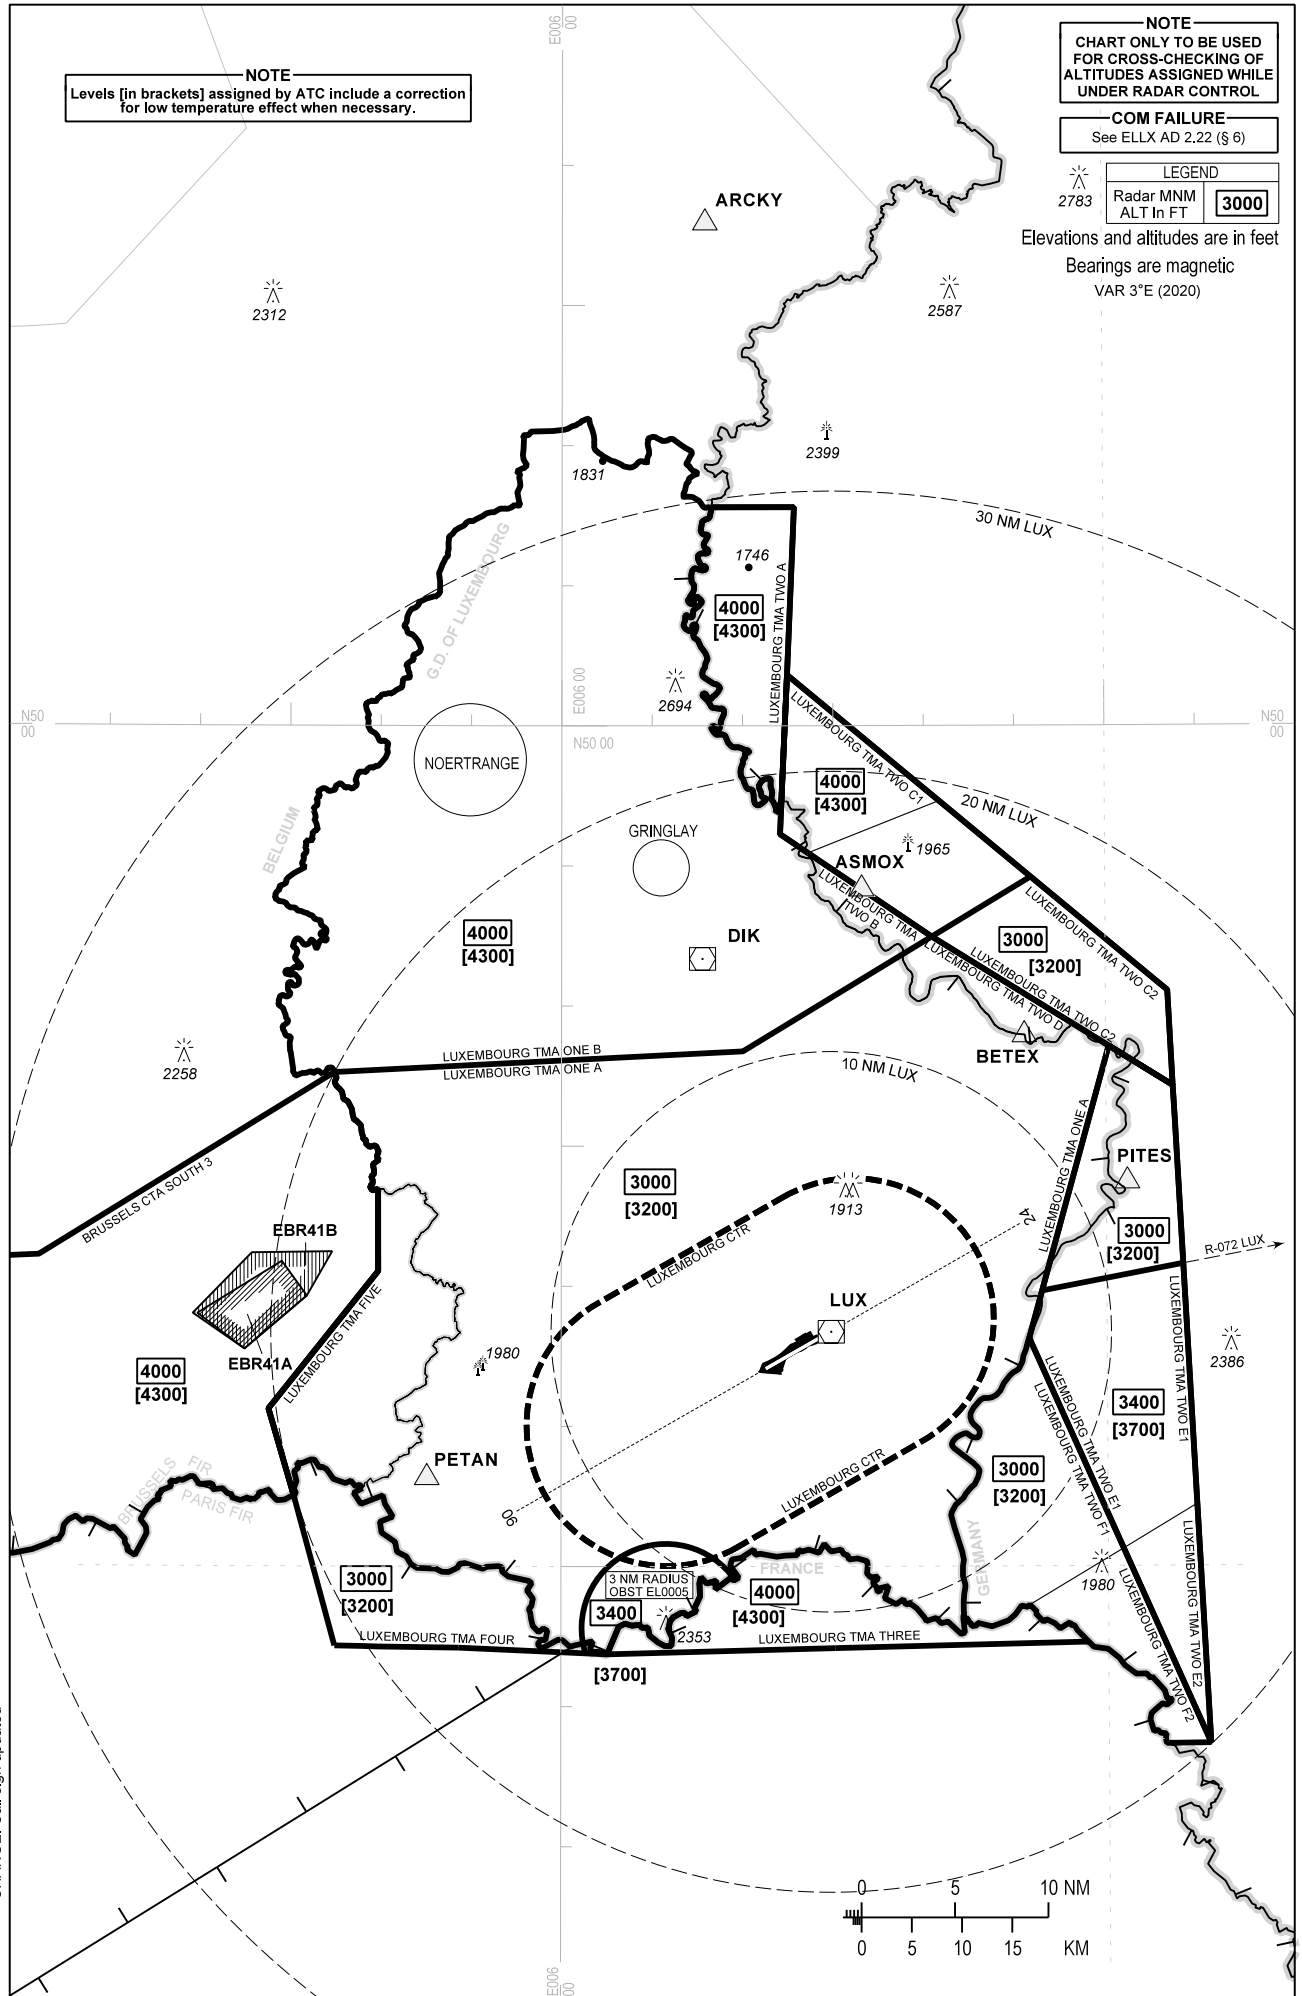

ATC Surveillance Minimum
Altitude Chart - ICAO

AD ELEV 1234 FT
TA 5000 FT

LUXEMBOURG Radar: 120.885
LUXEMBOURG Tower: 118.105

LUXEMBOURG / Luxembourg (ELLX)

NOTE
Levels [in brackets] assigned by ATC include a correction for low temperature effect when necessary.

NOTE
CHART ONLY TO BE USED FOR CROSS-CHECKING OF ALTITUDES ASSIGNED WHILE UNDER RADAR CONTROL

COM FAILURE
See ELLX AD 2.22 (§ 6)

LEGEND
Radar MNM ALT In FT **3000**

Elevations and altitudes are in feet
Bearings are magnetic
VAR 3°E (2020)

CHANGE: Call sign updated