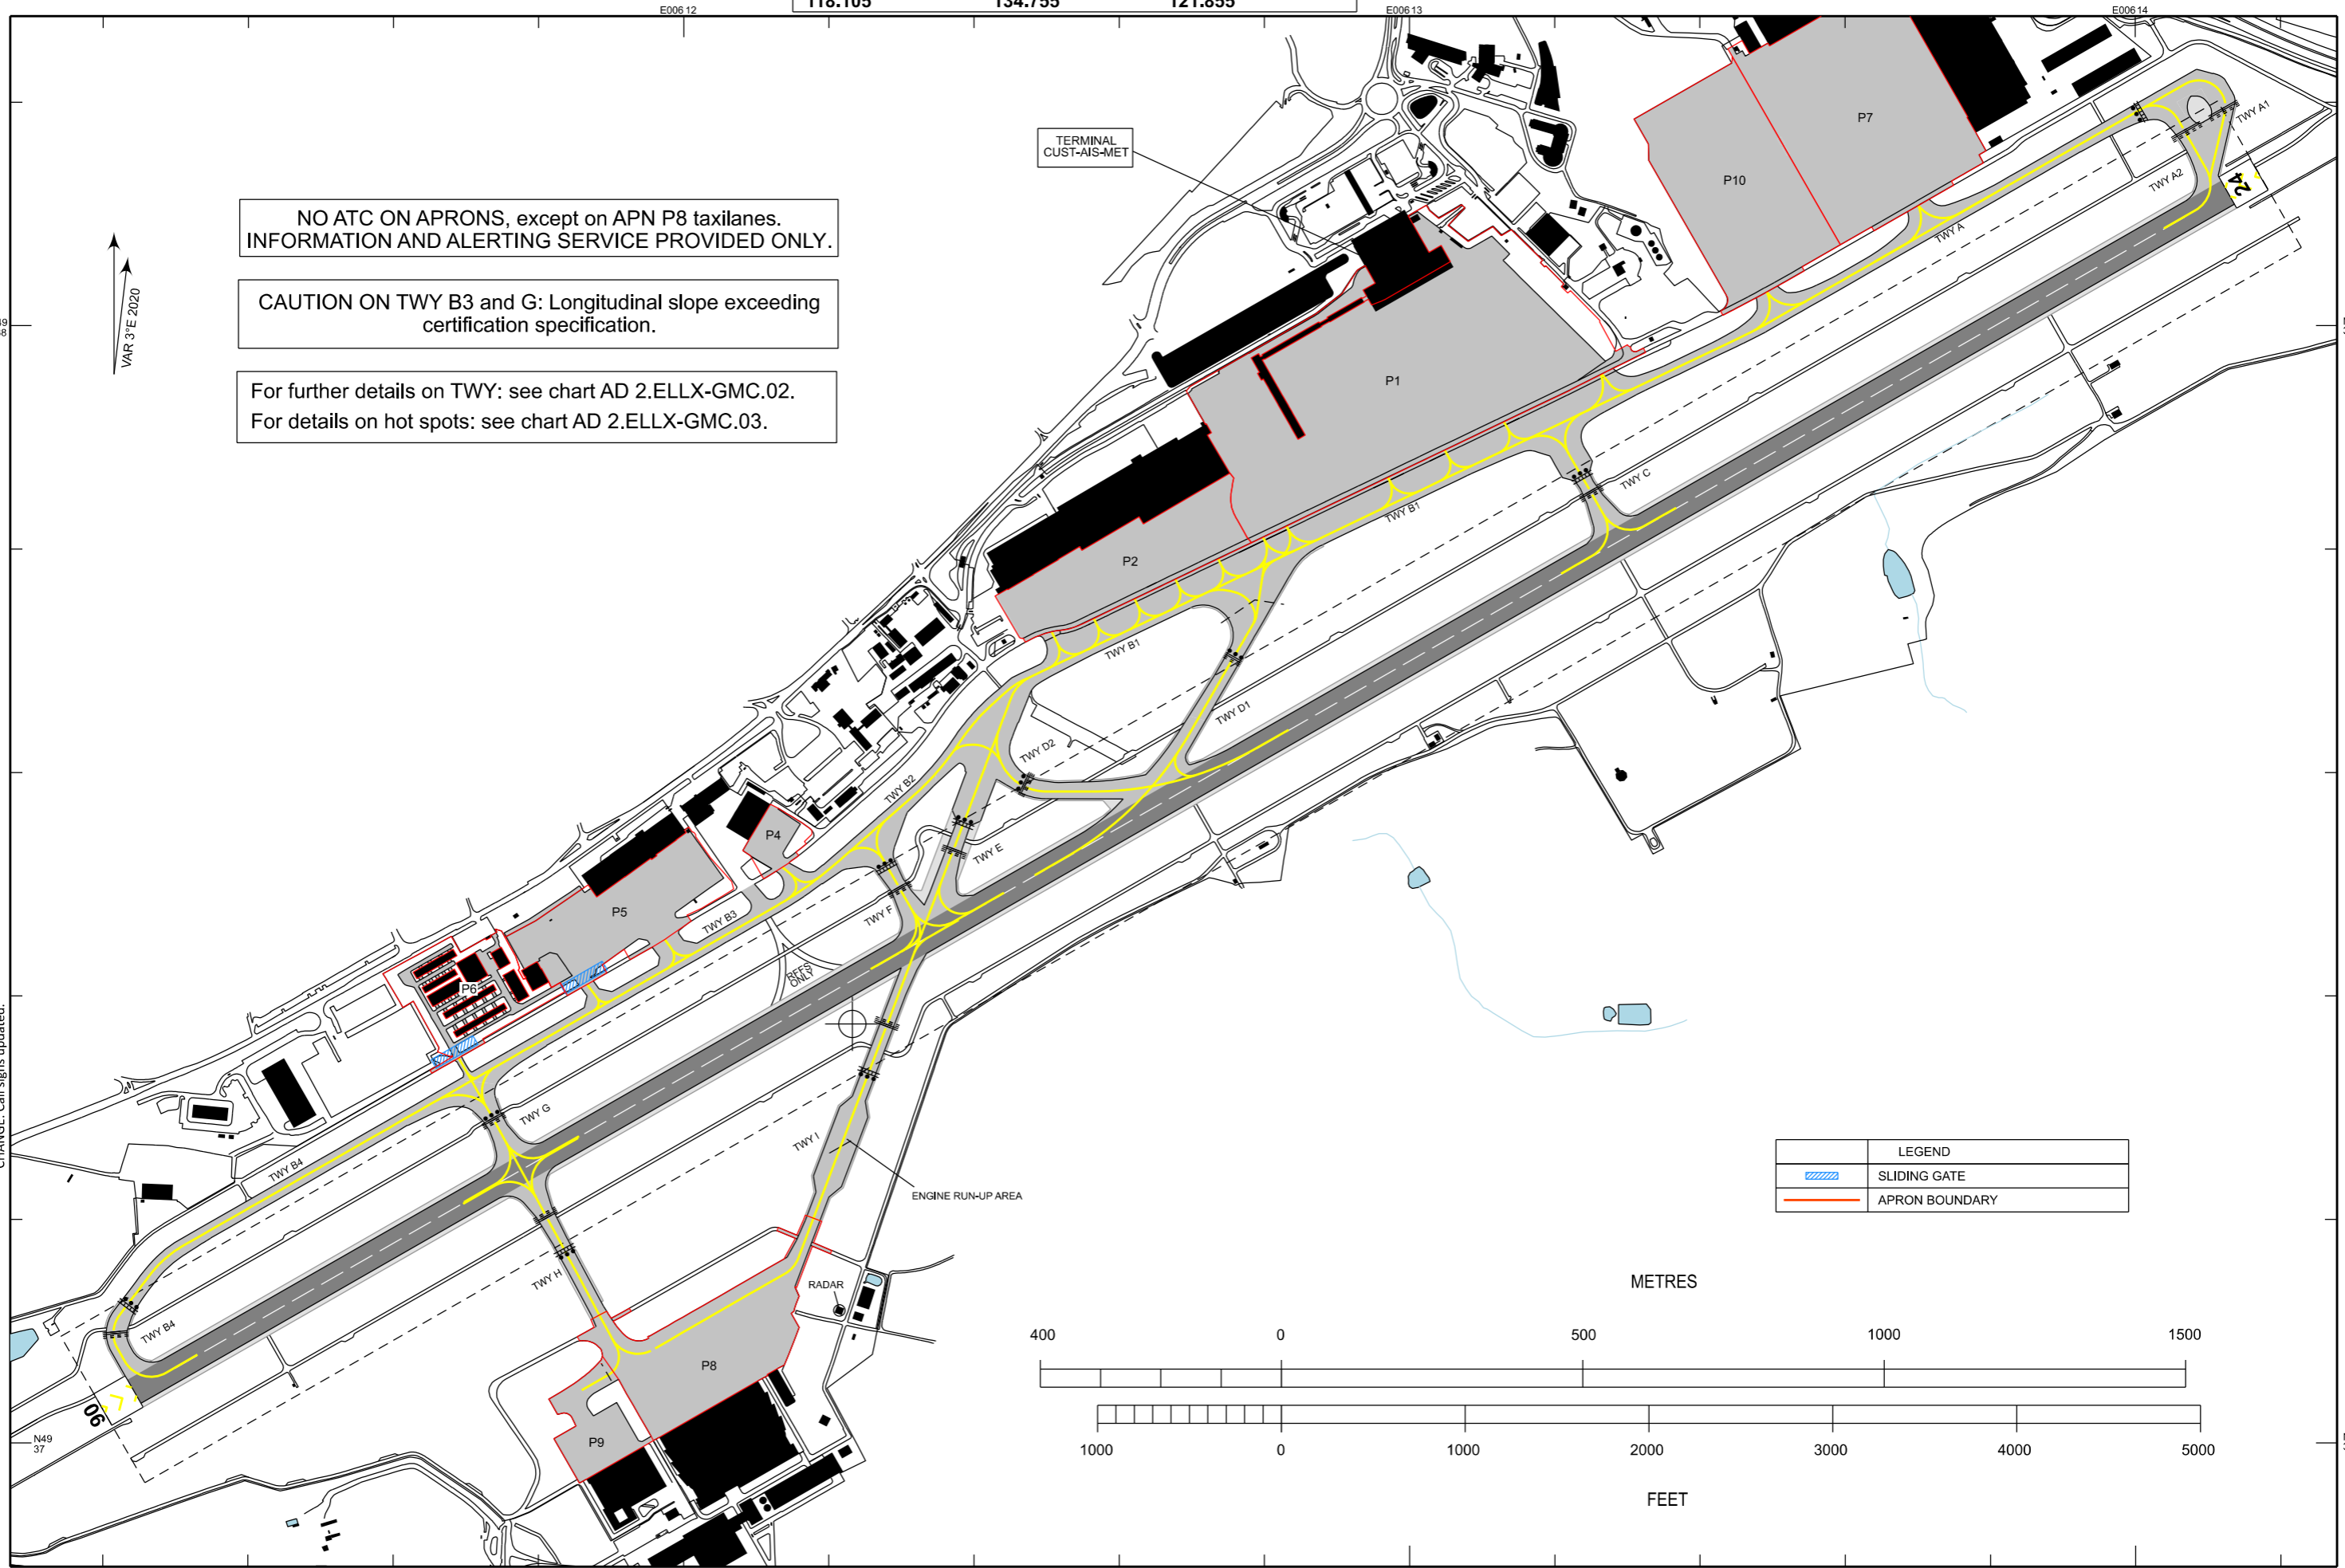

AERODROME GROUND MOVEMENT CHART - ICAO

Luxembourg Tower 118.105
Luxembourg ATIS 134.755
Luxembourg Delivery 121.855

LUXEMBOURG / Luxembourg (ELLX)

NO ATC ON APRONS, except on APN P8 taxilanes.
INFORMATION AND ALERTING SERVICE PROVIDED ONLY.

CAUTION ON TWY B3 and G: Longitudinal slope exceeding
certification specification.

For further details on TWY: see chart AD 2.ELLX-GMC.02.
For details on hot spots: see chart AD 2.ELLX-GMC.03.

CHANGE: Call signs updated.