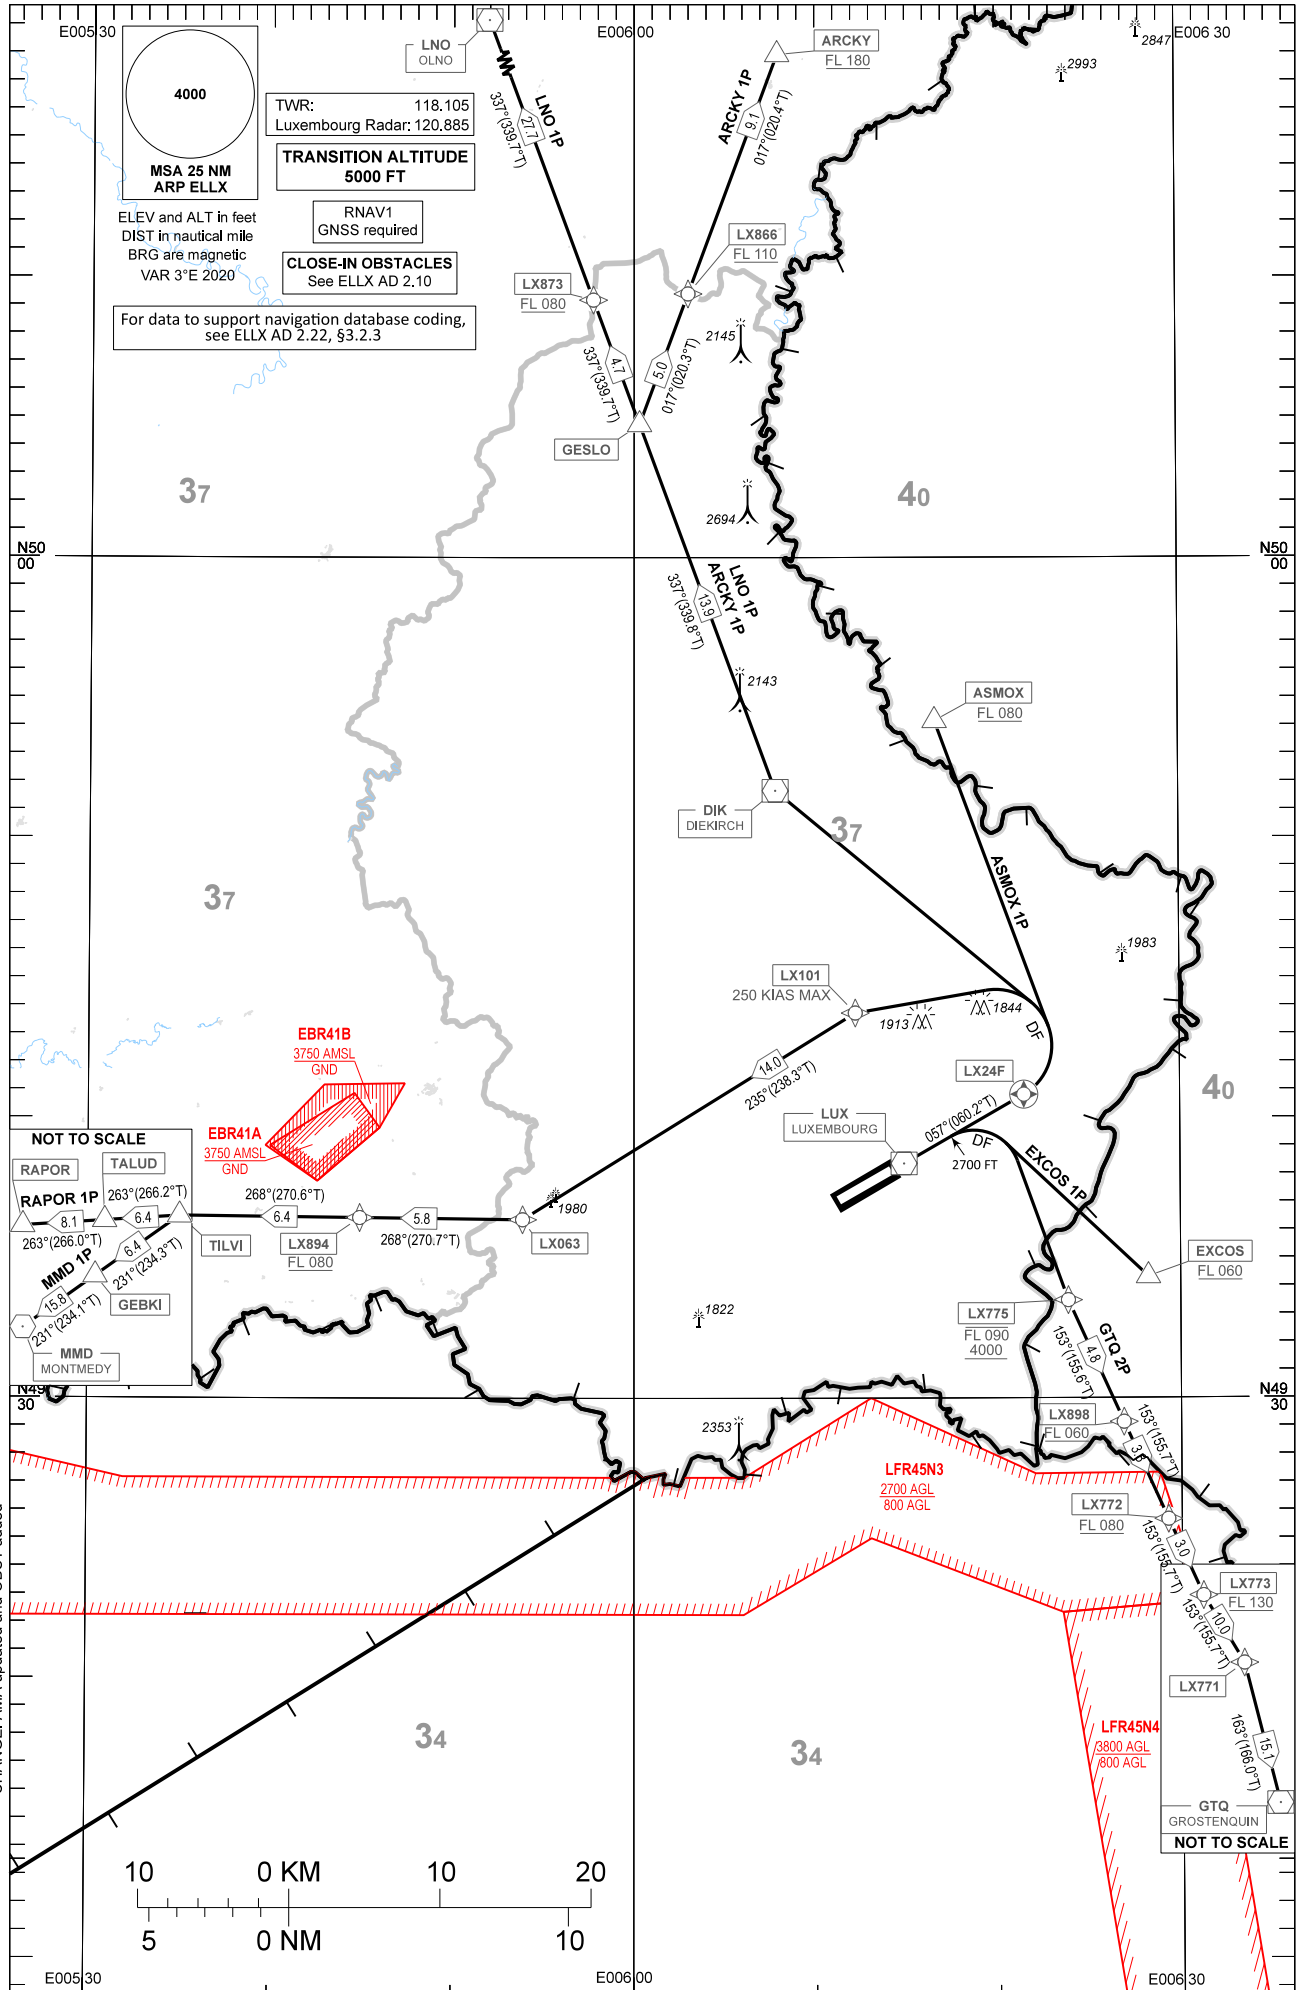

STANDARD DEPARTURE CHART -
INSTRUMENT (SID) - ICAO

ARCKY 1P ASMOX 1P EXCOS 1P
GTQ 2P MMD 1P RAPOR 1P LNO 1P

LUXEMBOURG / Luxembourg (ELLX)

RNAV RWY 06

CHANGE: AIMA updated and OBST added