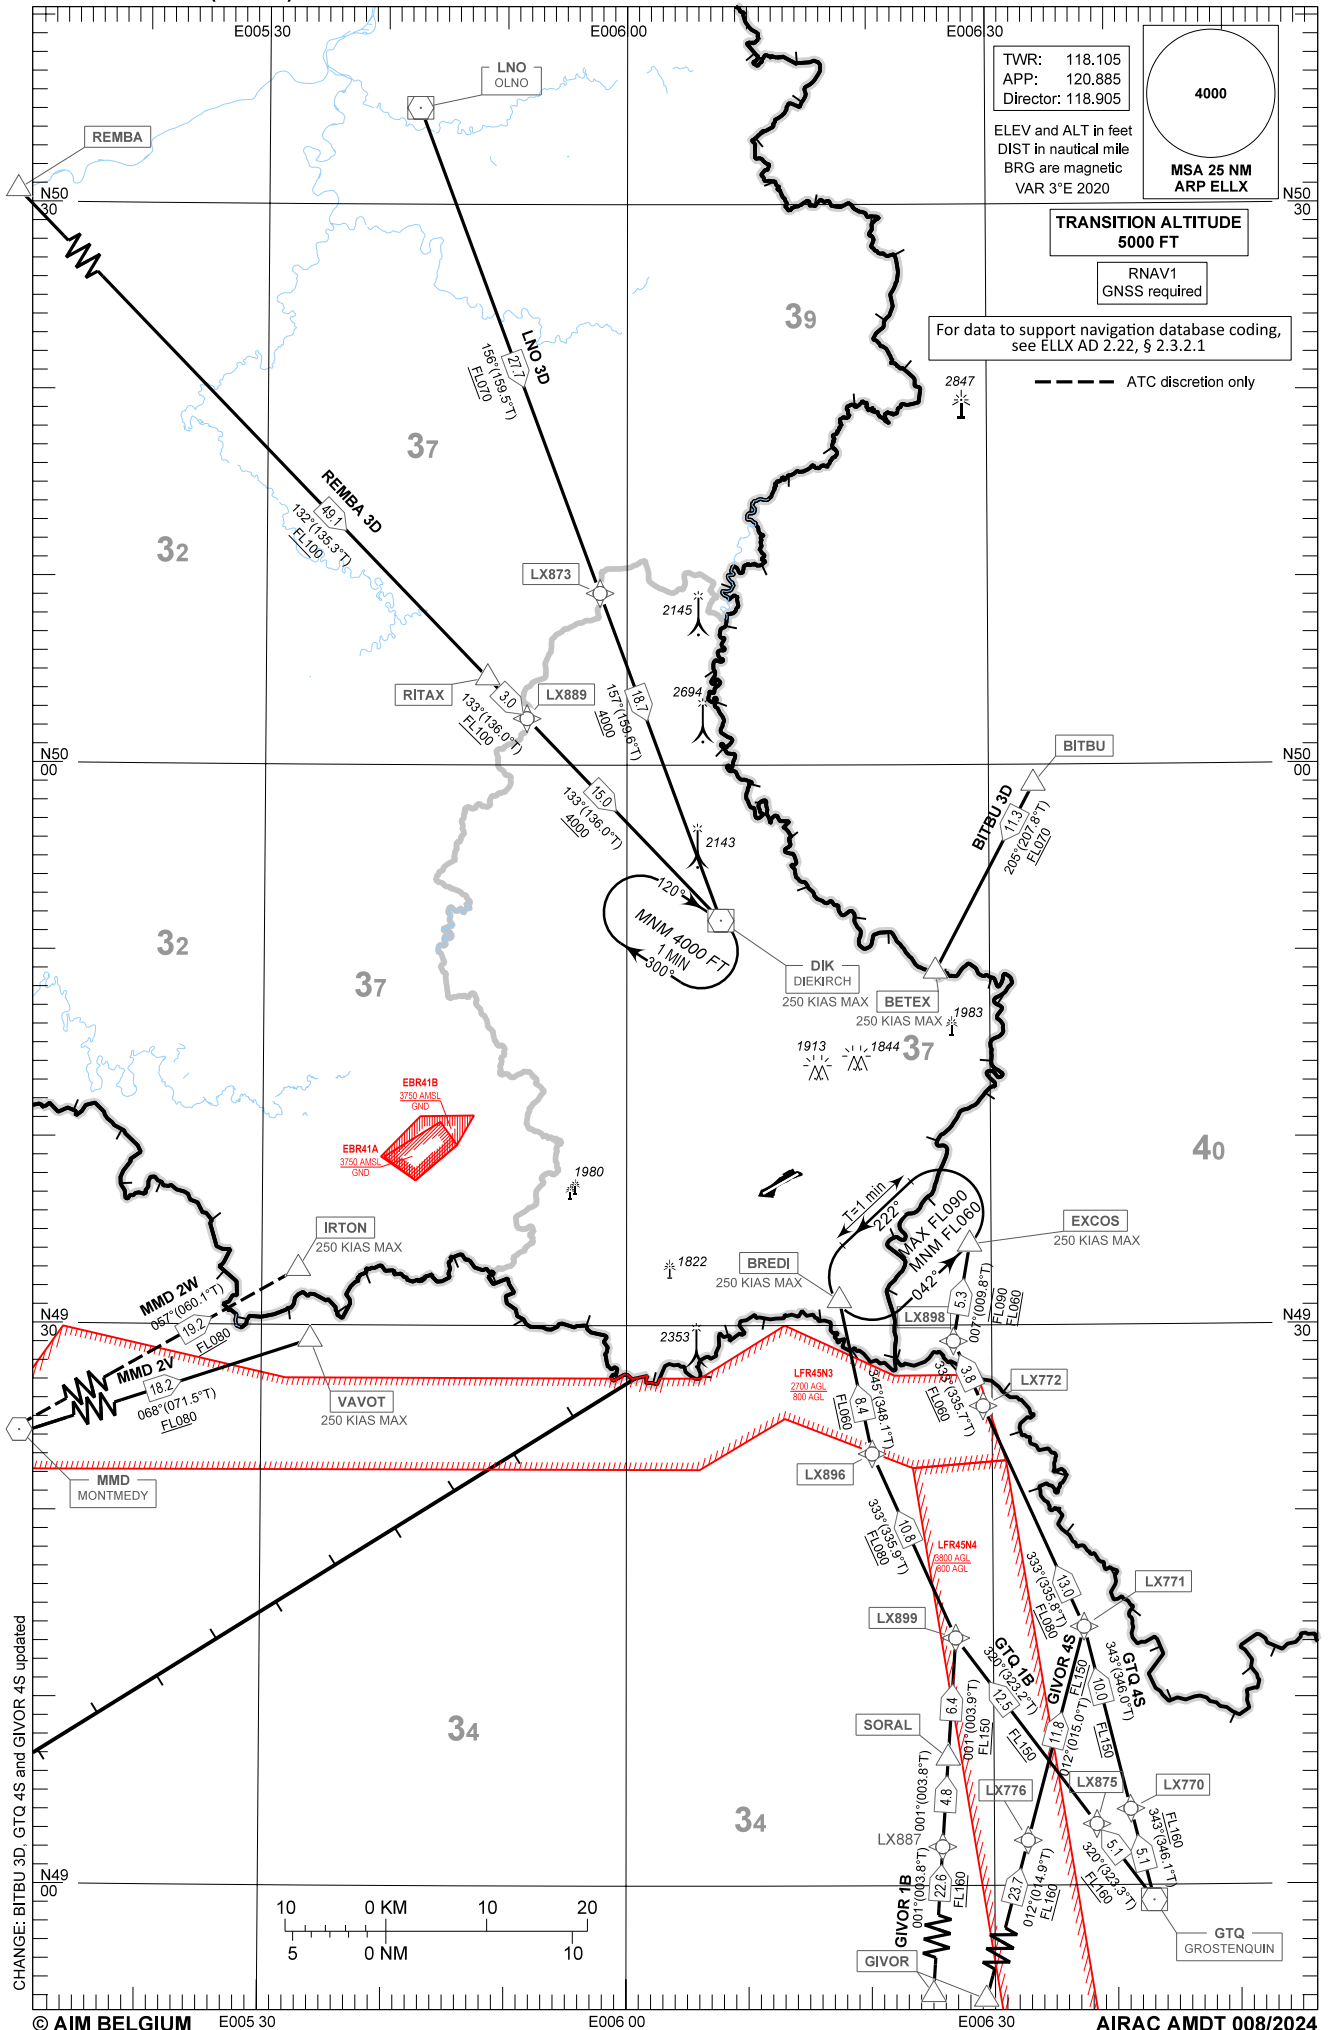

STANDARD ARRIVAL CHART - INSTRUMENT (STAR) - ICAO

BITBU 3D GTQ 1B-4S GIVOR 1B-4S MMD 2V-2W REMBA 3D LNO 3D

LUXEMBOURG / Luxembourg (ELLX)

RNAV

CHANGE: BITBU 3D, GTQ 4S and GIVOR 4S updated