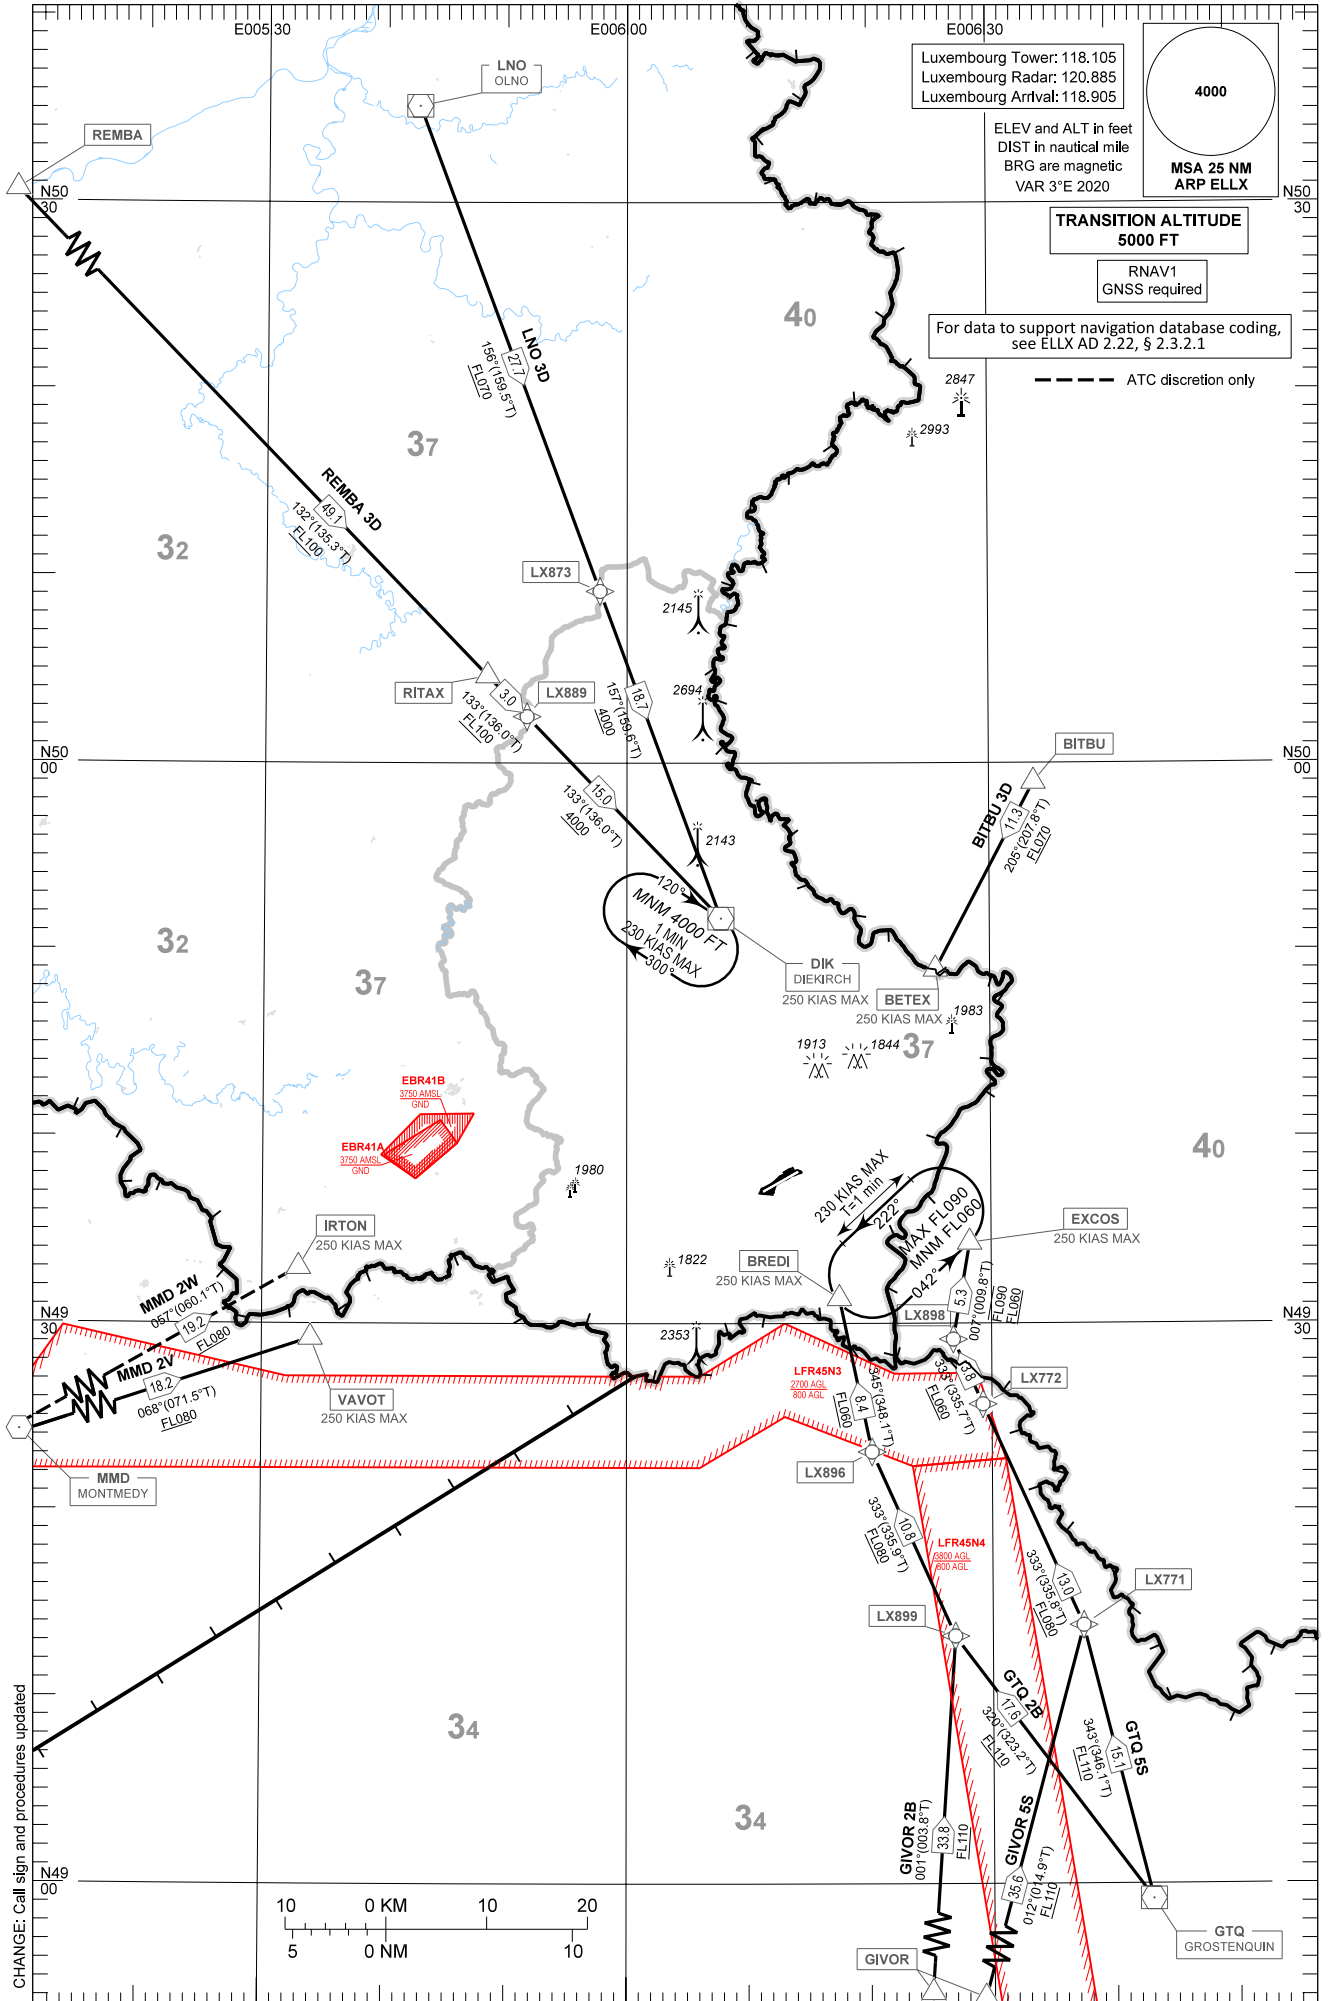

STANDARD ARRIVAL CHART - INSTRUMENT (STAR) - ICAO

BITBU 3D GTQ 2B-5S GIVOR 2B-5S
MMD 2V-2W REMBA 3D LNO 3D

LUXEMBOURG / Luxembourg (ELLX)

RNAV

CHANGE: Call sign and procedures updated