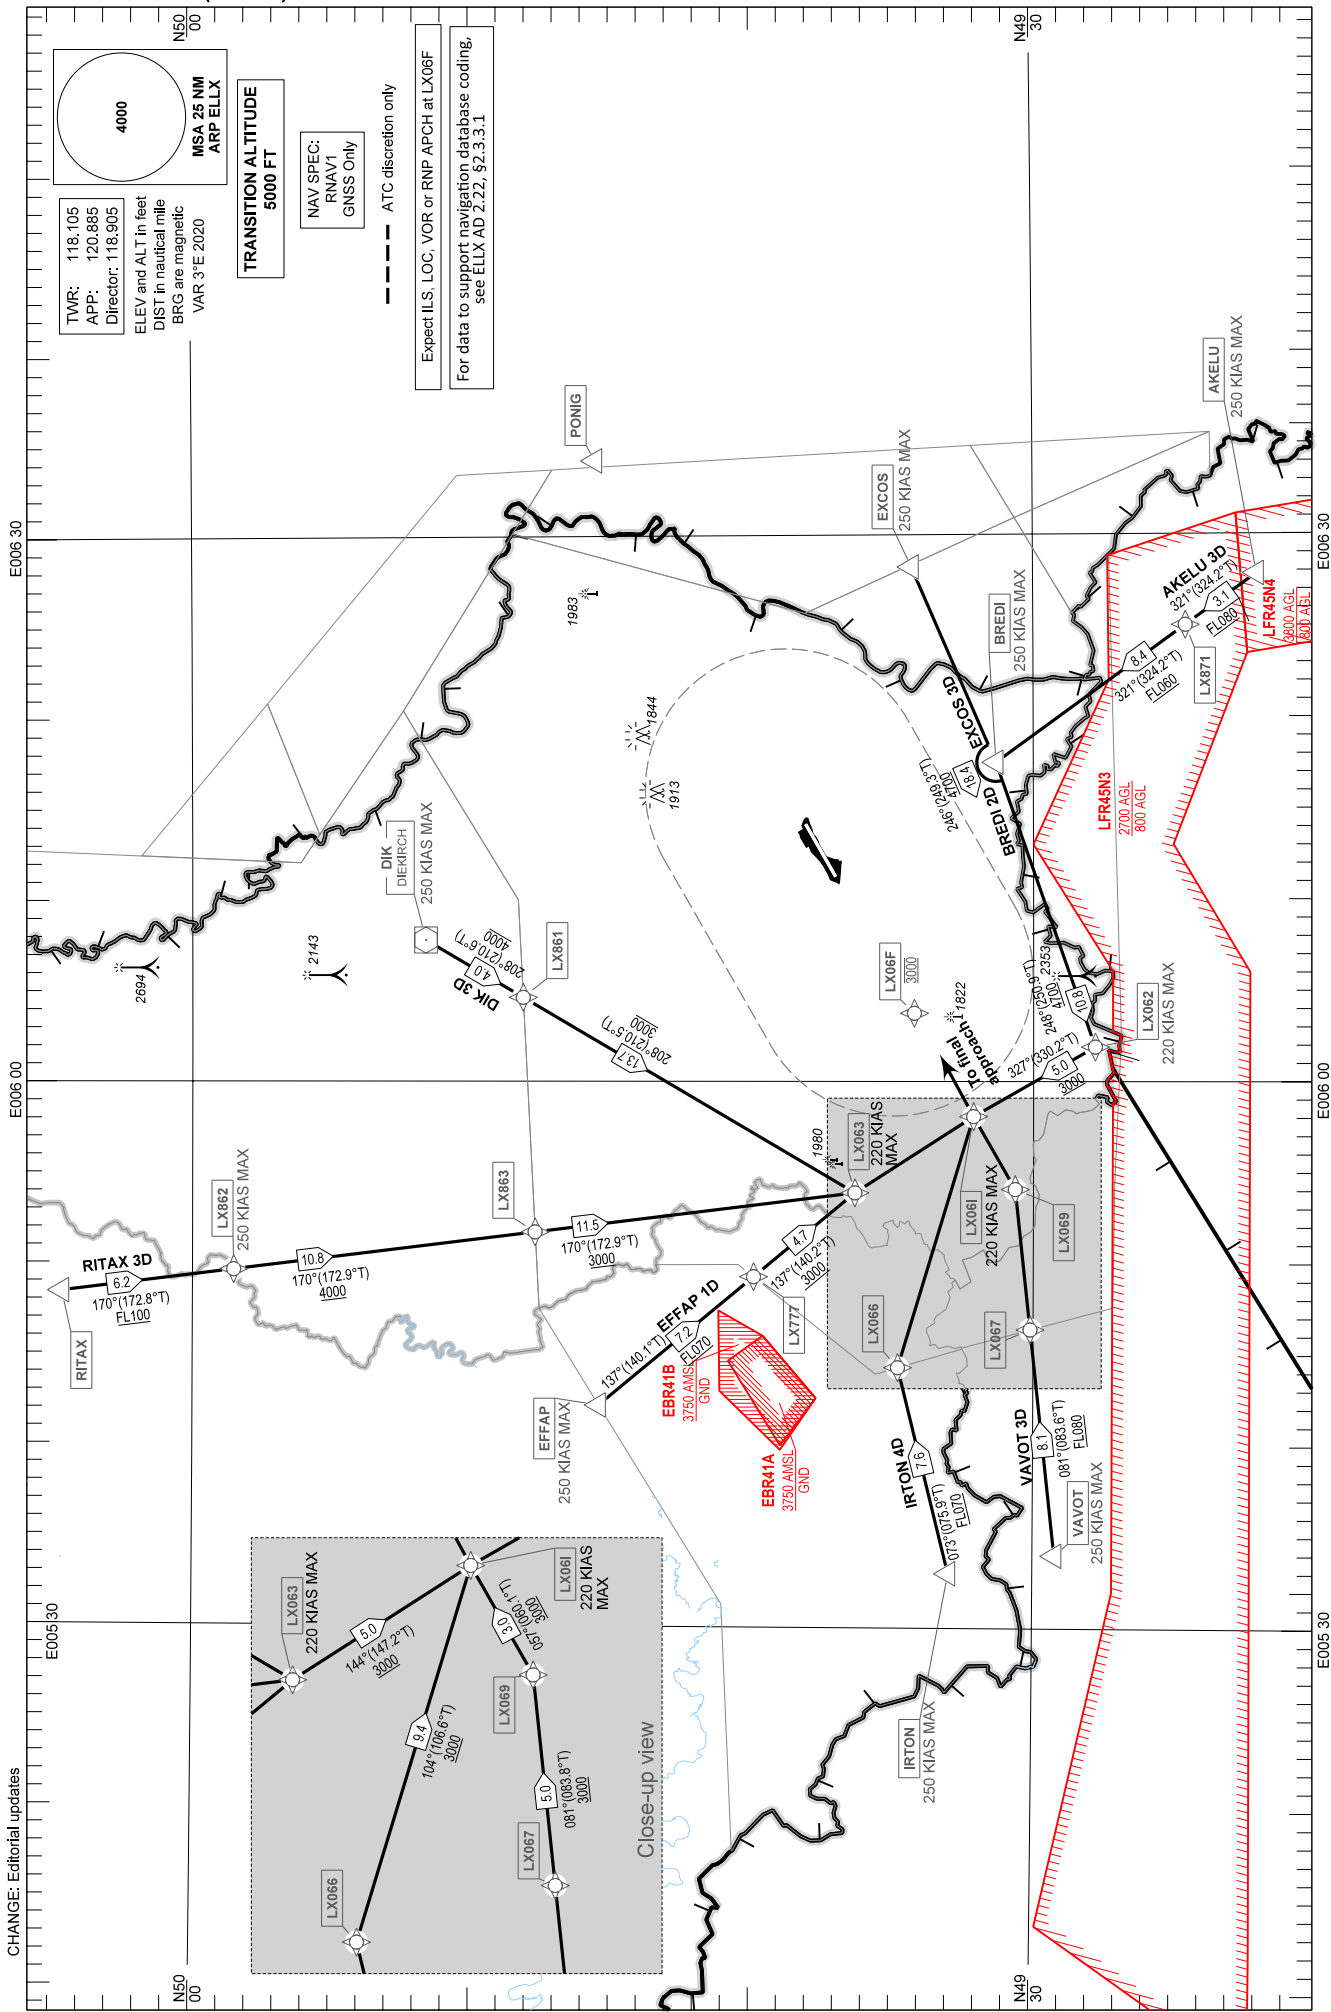

STANDARD ARRIVAL CHART - INSTRUMENT (STAR) - ICAO

DIK 3D EXCOS 3D BREDI 2D AKELU 3D VAVOT 3D IRTON 4D EFFAP 1D RITAX 3D

LUXEMBOURG / Luxembourg (ELLX)

RNAV TRANSITION TO RWY 06

CHANGE: Editorial updates