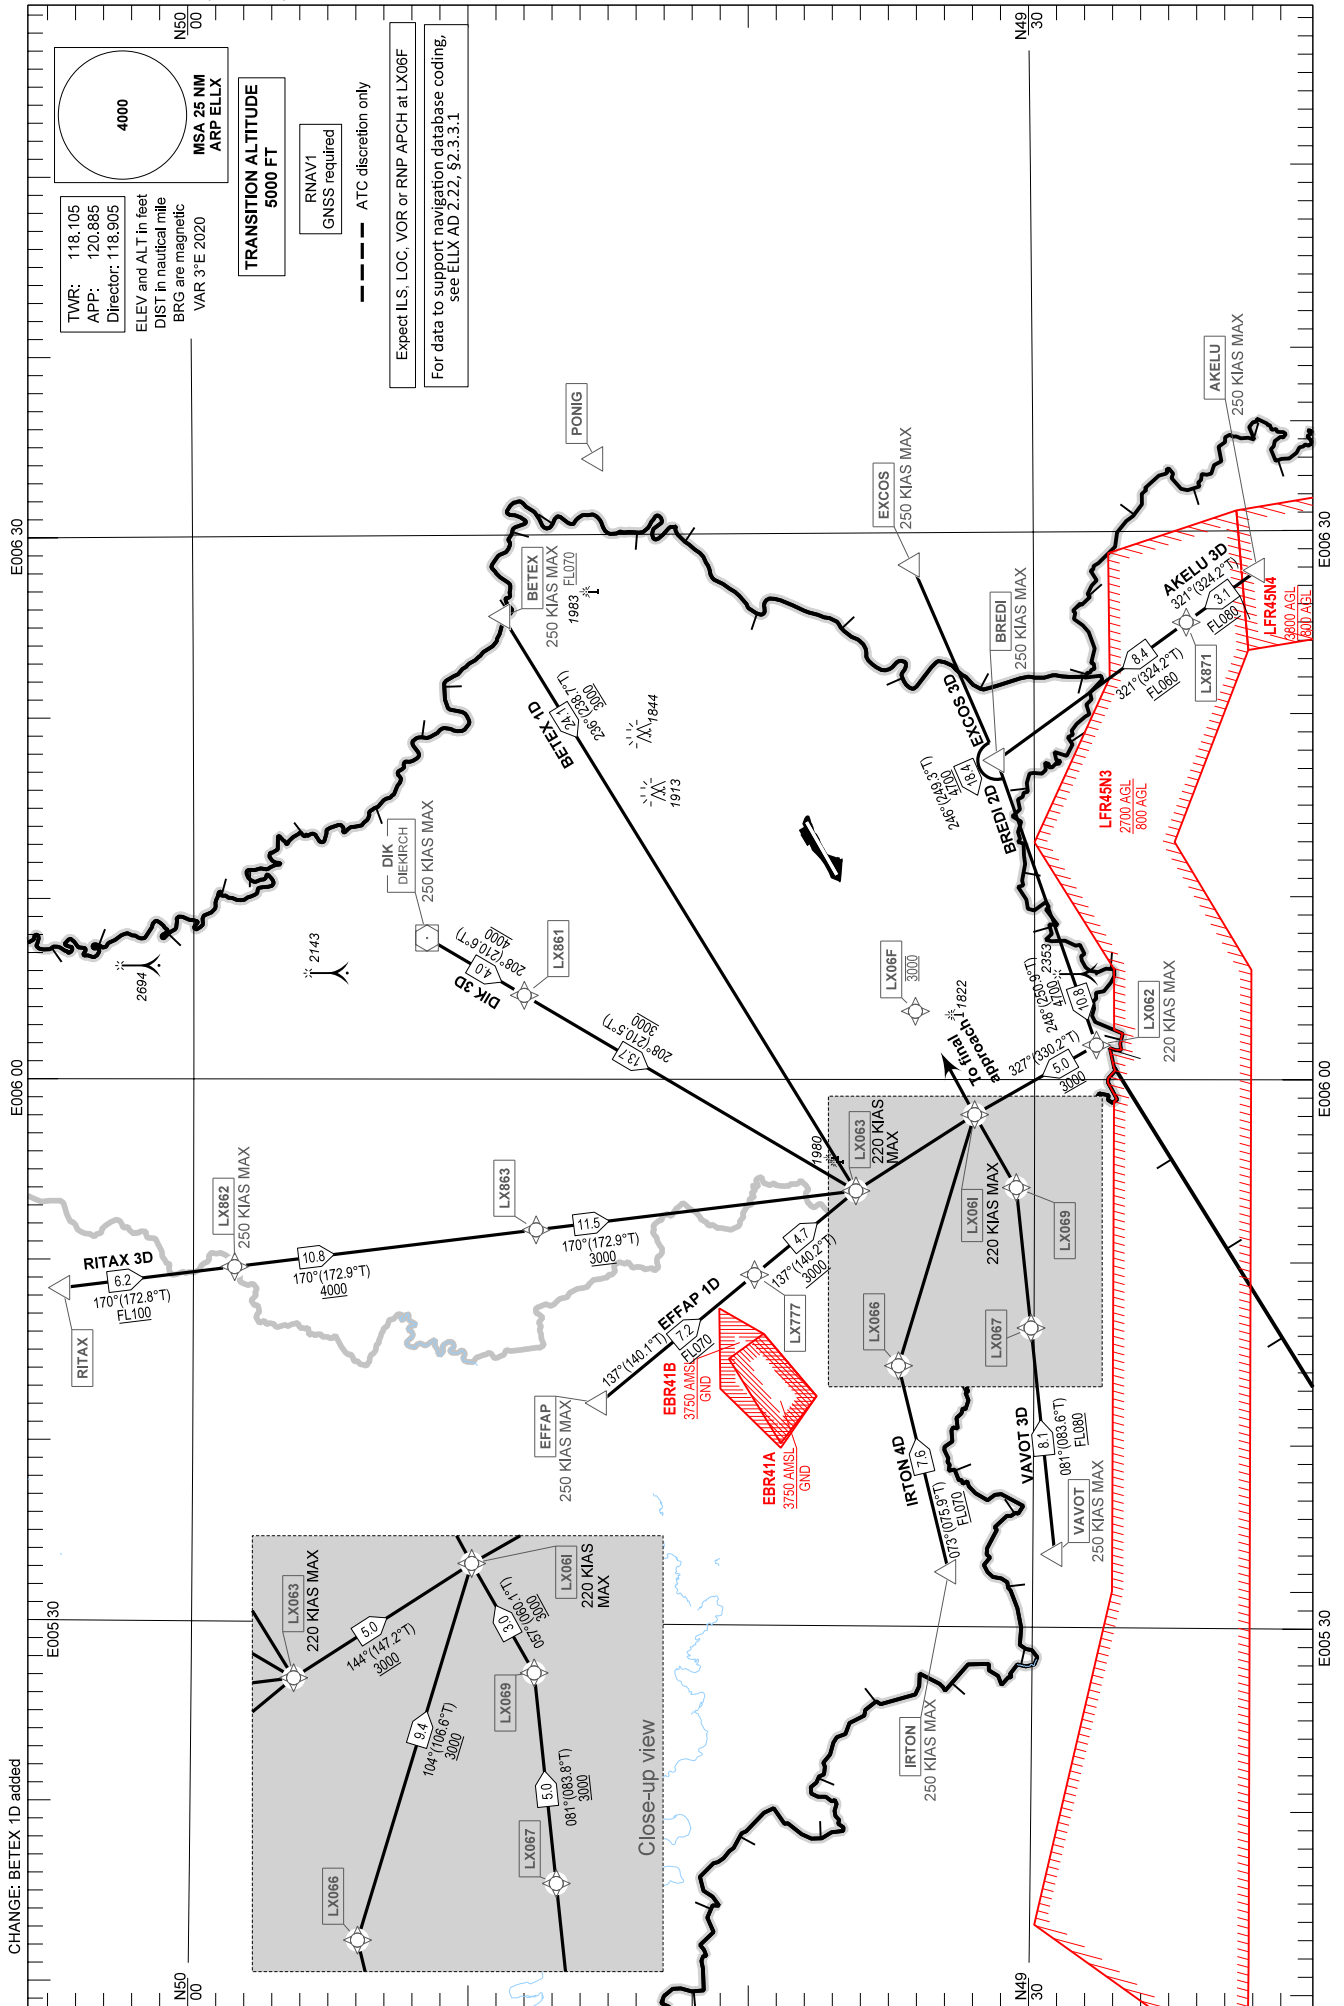

STANDARD ARRIVAL CHART - INSTRUMENT (STAR) - ICAO

DIK 3D BETEX 1D EXCOS 3D BREDI 2D AKELU 3D VAVOT 3D IRTON 4D EFFAP 1D RITAX 3D

LUXEMBOURG / Luxembourg (ELLX)

RNAV TRANSITION TO RWY 06

CHANGE: BETEX 1D added