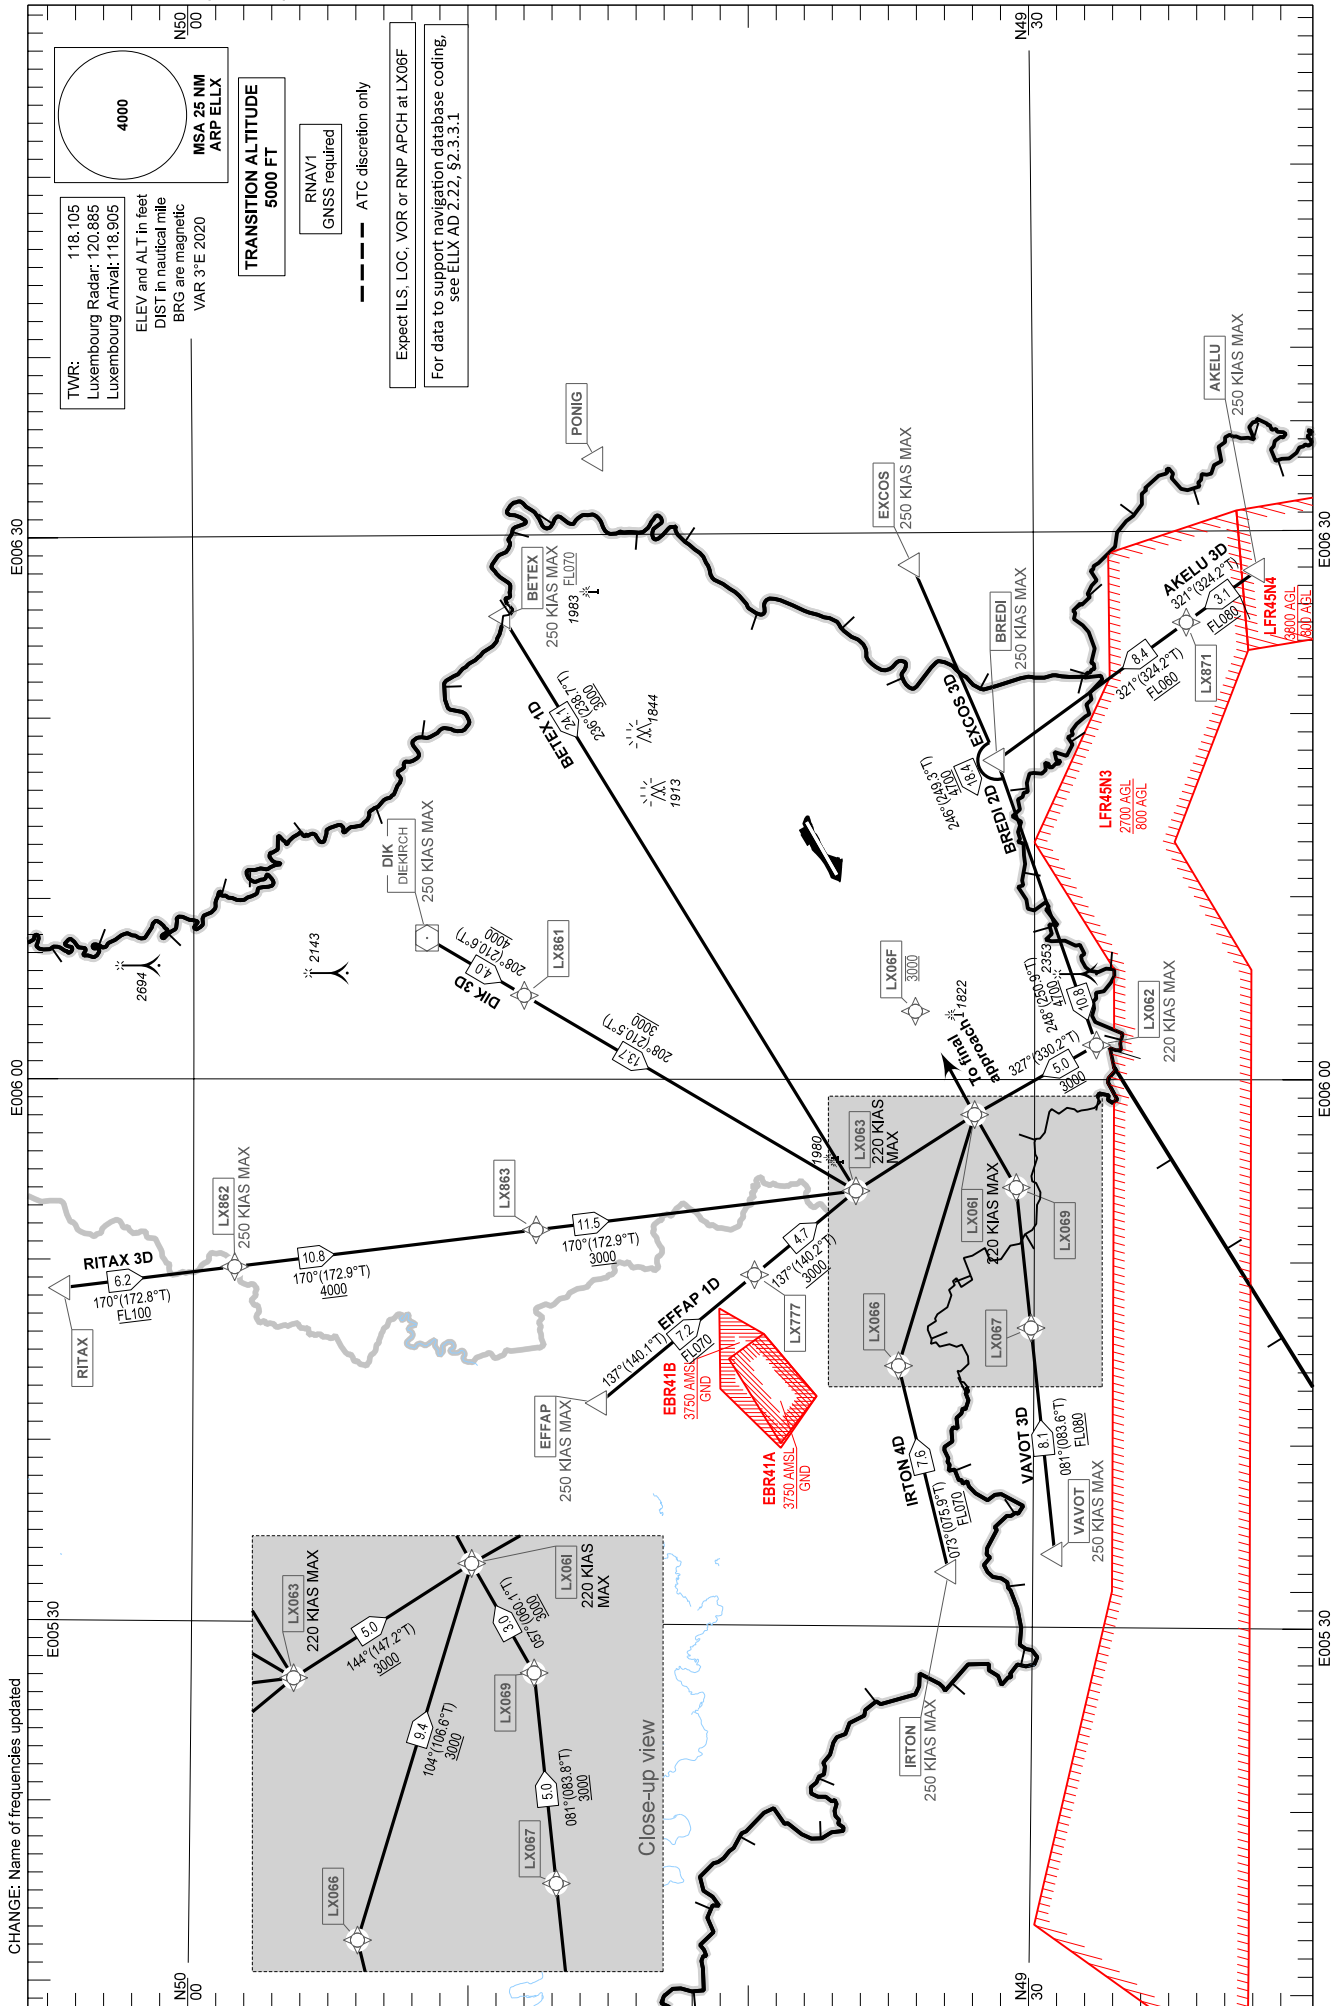

STANDARD ARRIVAL CHART - INSTRUMENT (STAR) - ICAO

DIK 3D BETEX 1D EXCOS 3D BREDI 2D AKELU 3D VAVOT 3D IRTON 4D EFFAP 1D RITAX 3D

LUXEMBOURG / Luxembourg (ELLX)

RNAV TRANSITION TO RWY 06

CHANGE: Name of frequencies updated