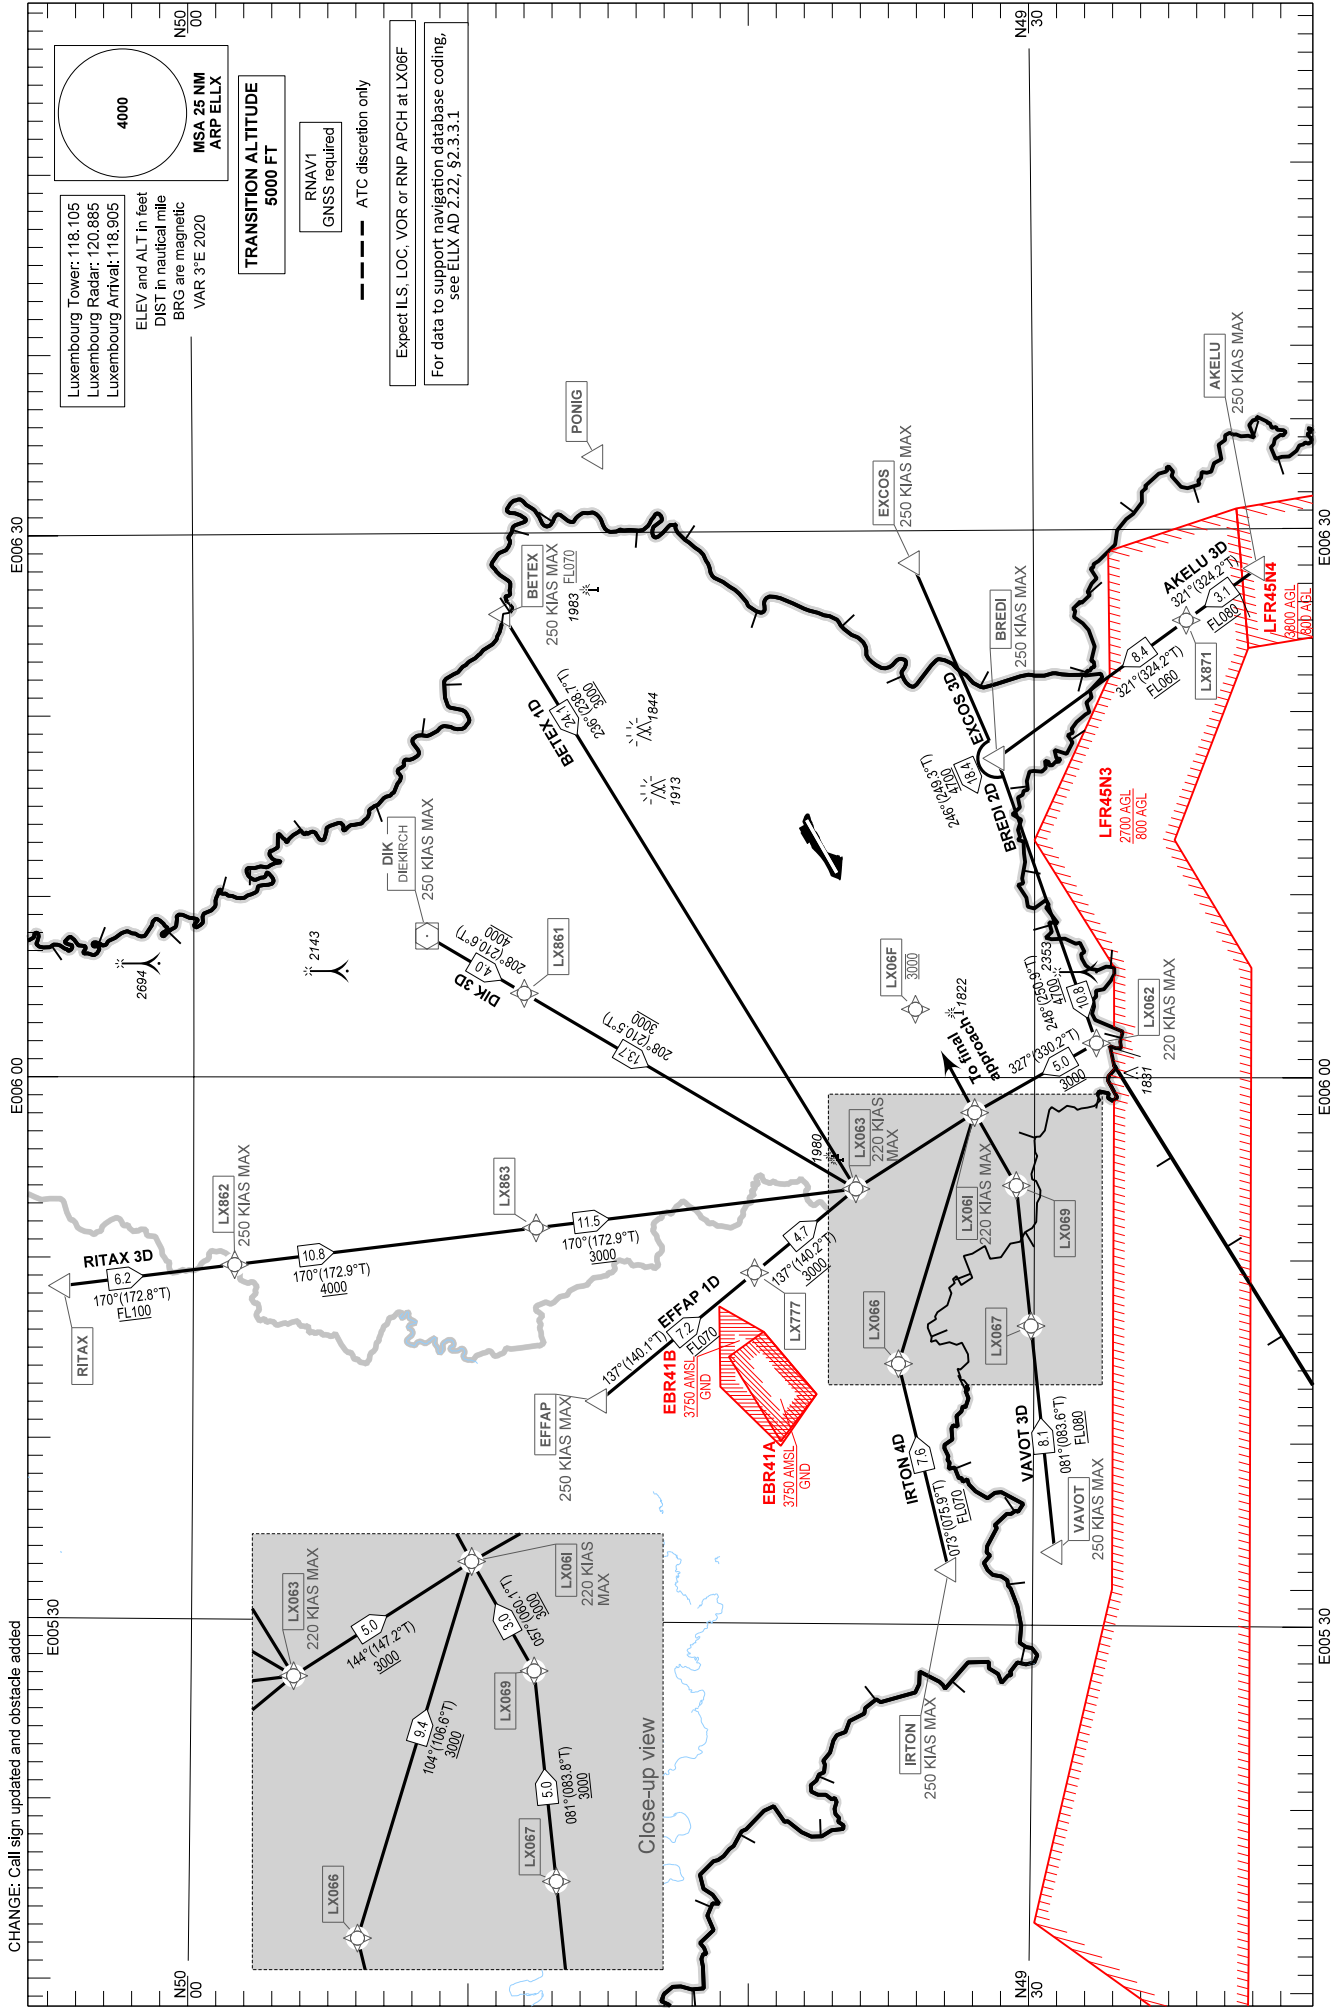

STANDARD ARRIVAL CHART - INSTRUMENT (STAR) - ICAO

DIK 3D BETEX 1D EXCOS 3D BREDI 2D AKELU 3D VAVOT 3D IRTON 4D EFFAP 1D RITAX 3D

LUXEMBOURG / Luxembourg (ELLX)

RNAV TRANSITION TO RWY 06

CHANGE: Call sign updated and obstacle added