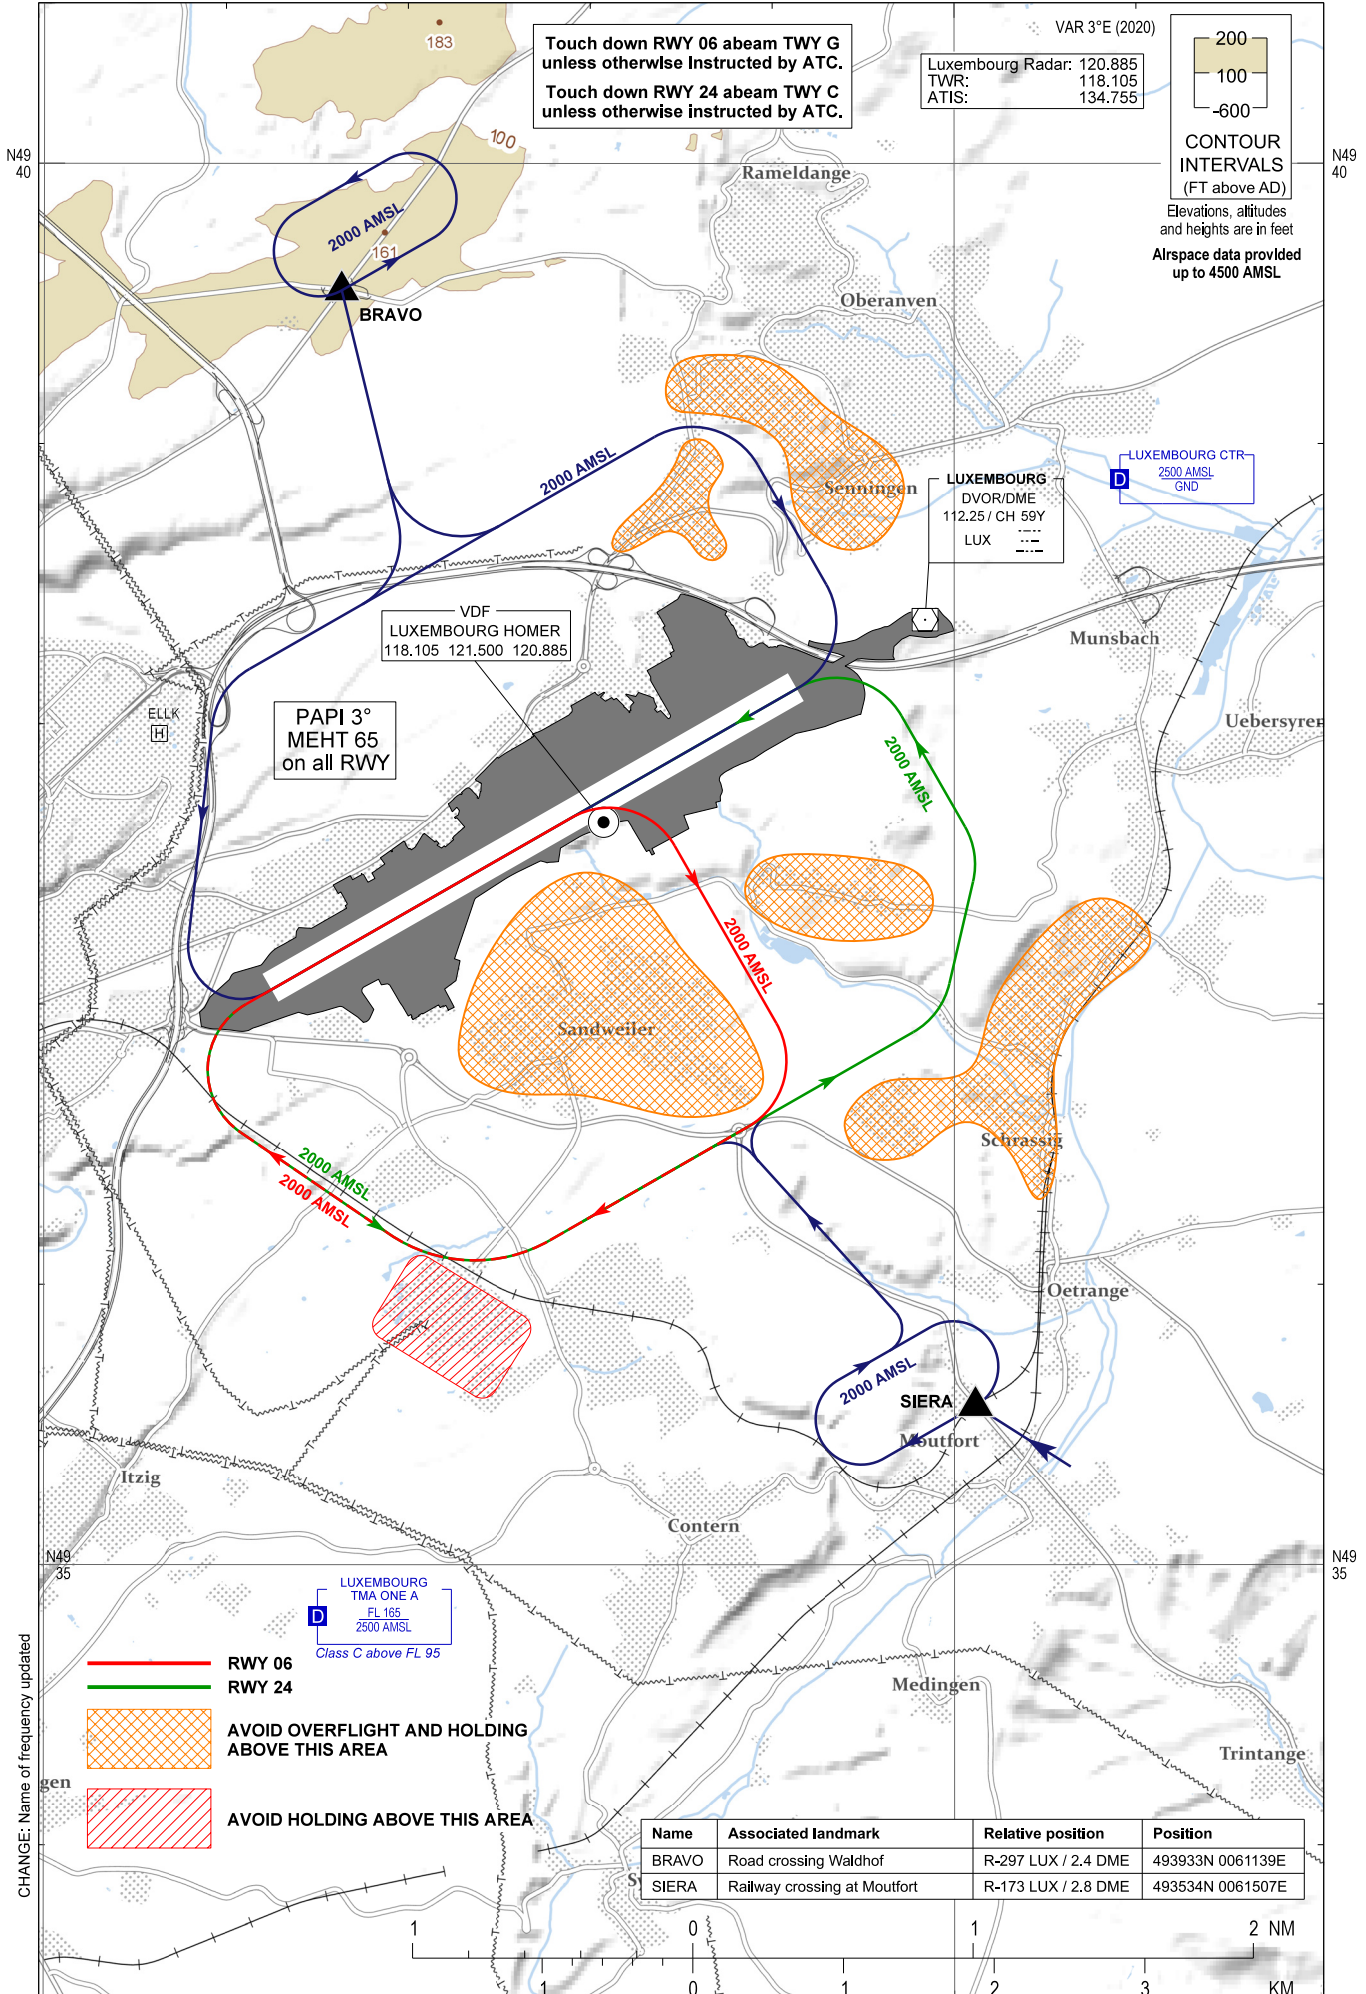

Visual Approach Chart - ICAO  
Appendix 1: Aerodrome Traffic Circuit

AD ELEV 1234 ft  
Heights related  
to AD ELEV

LUXEMBOURG / Luxembourg (ELLX)

E006 15

CHANGE: Name of frequency updated