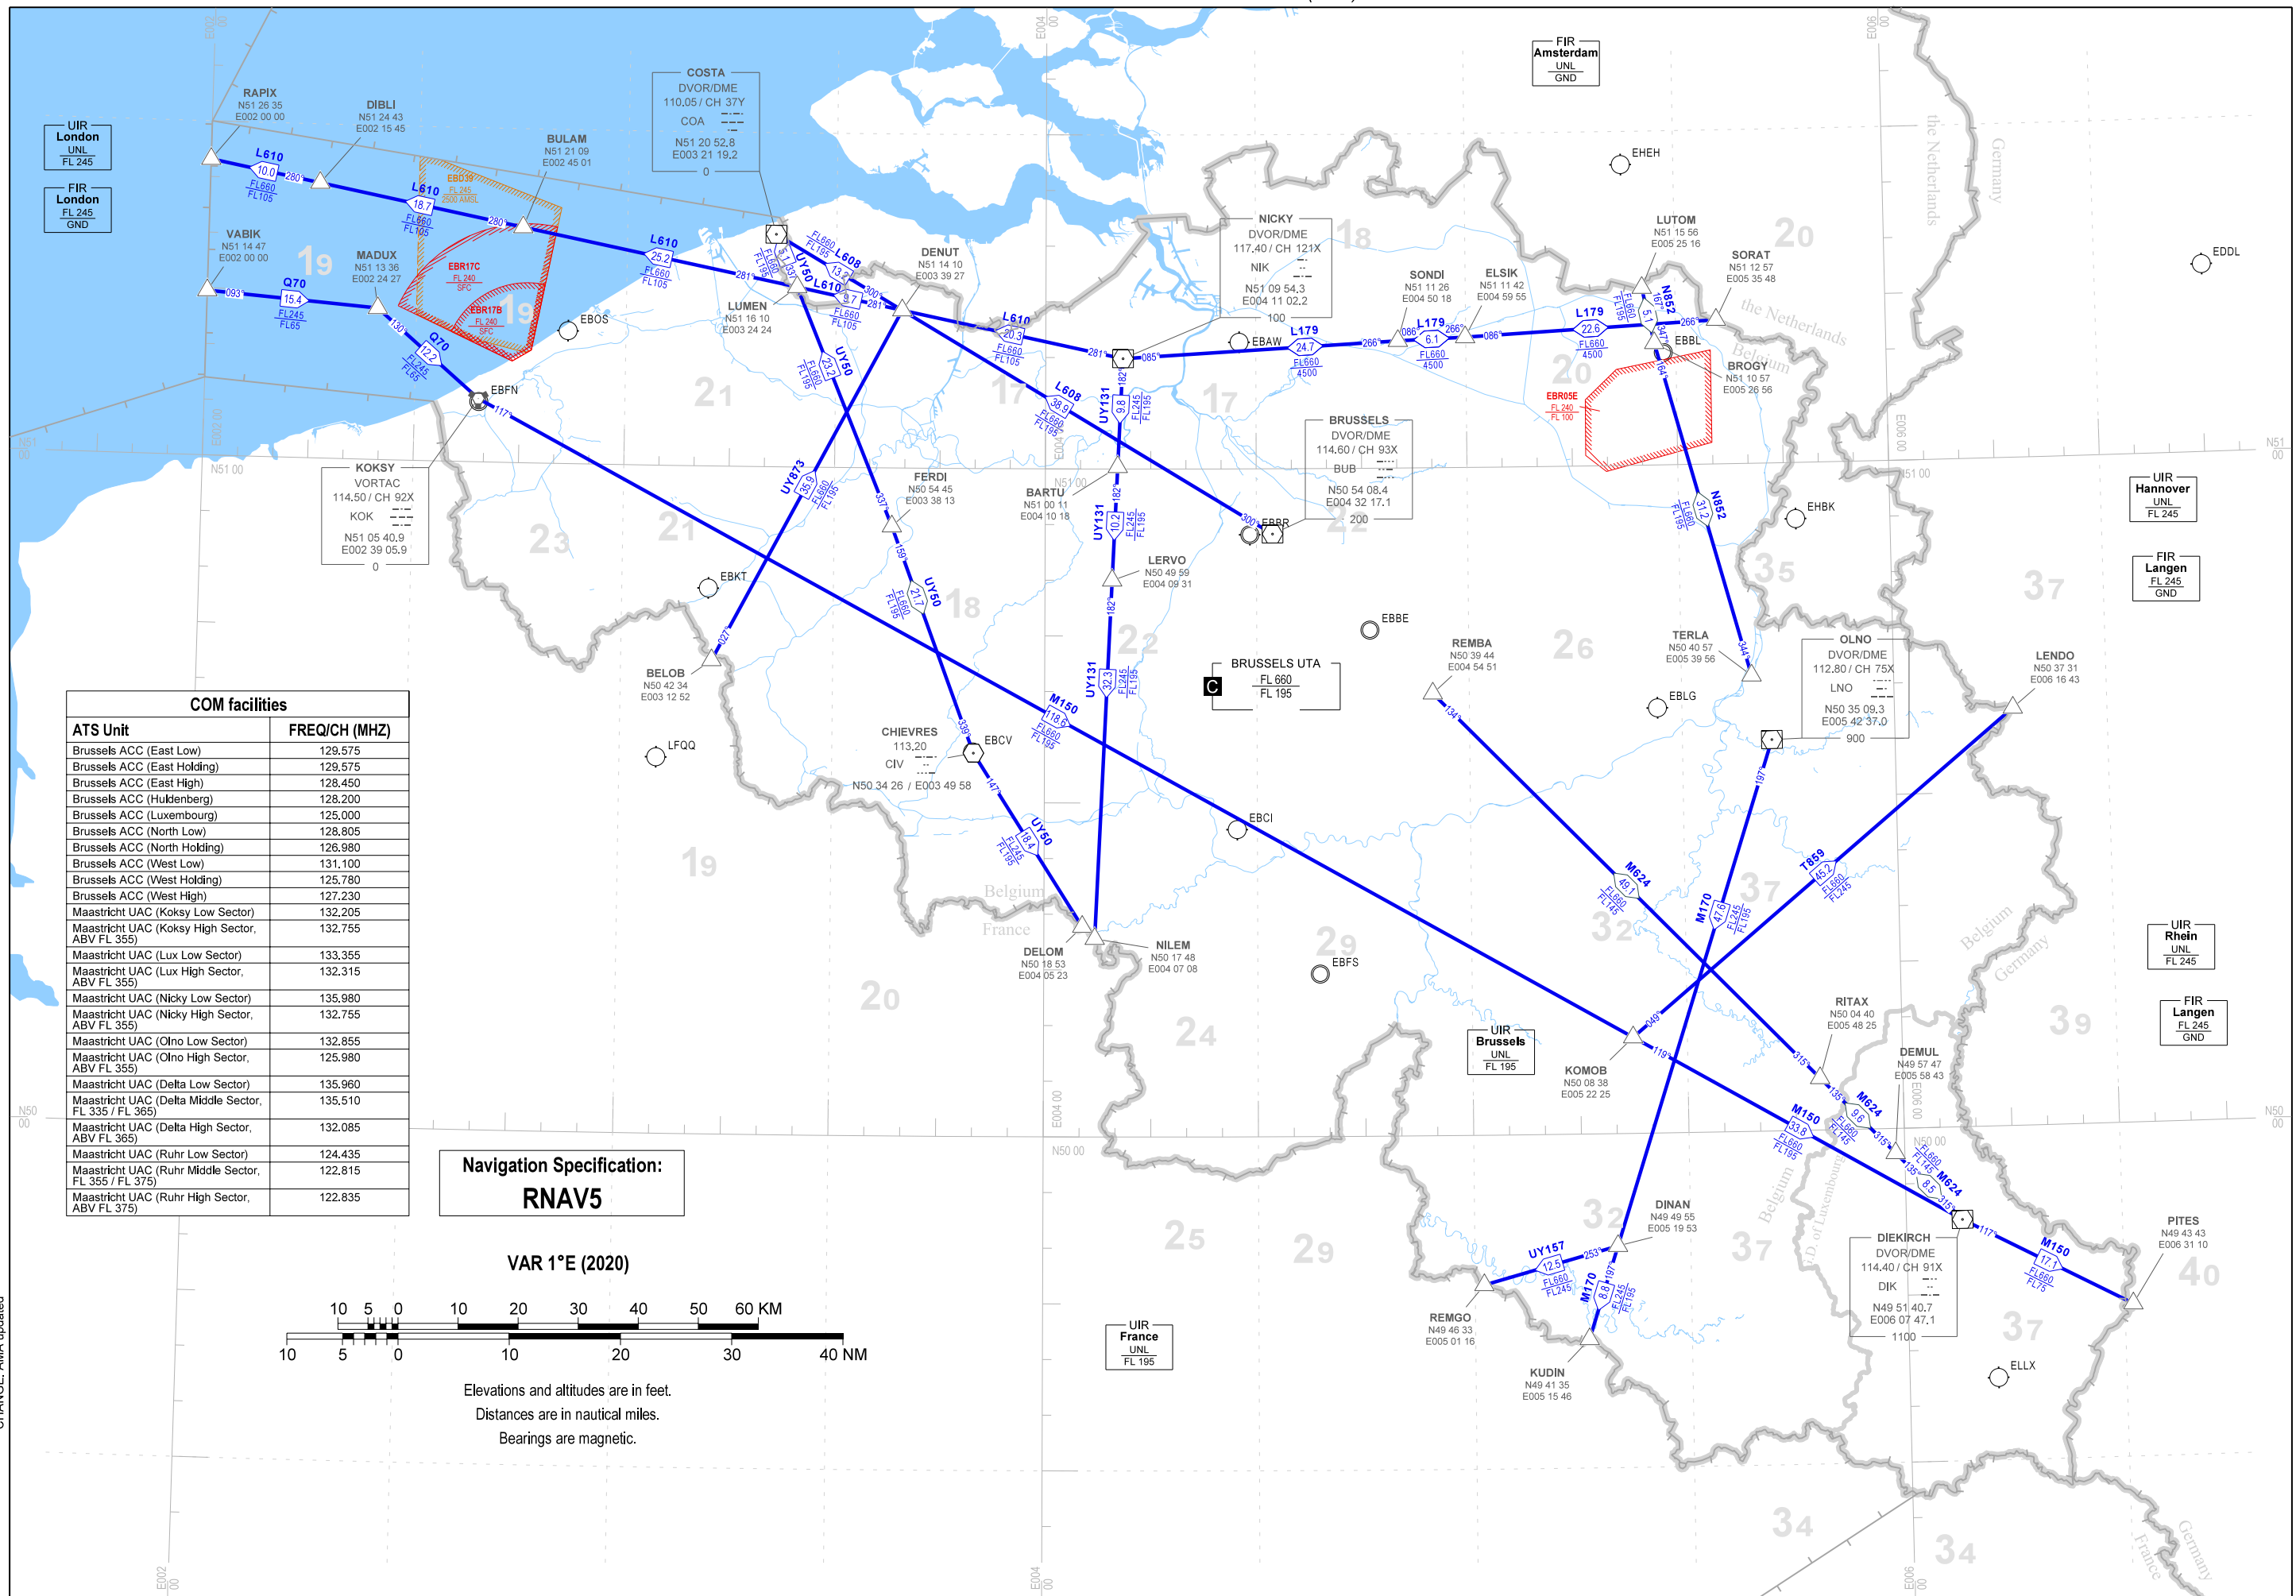

En-route Chart - ICAO
RNAV ROUTES IN THE UPPER AIRSPACE (CDR)

CHANGE: AMA updated