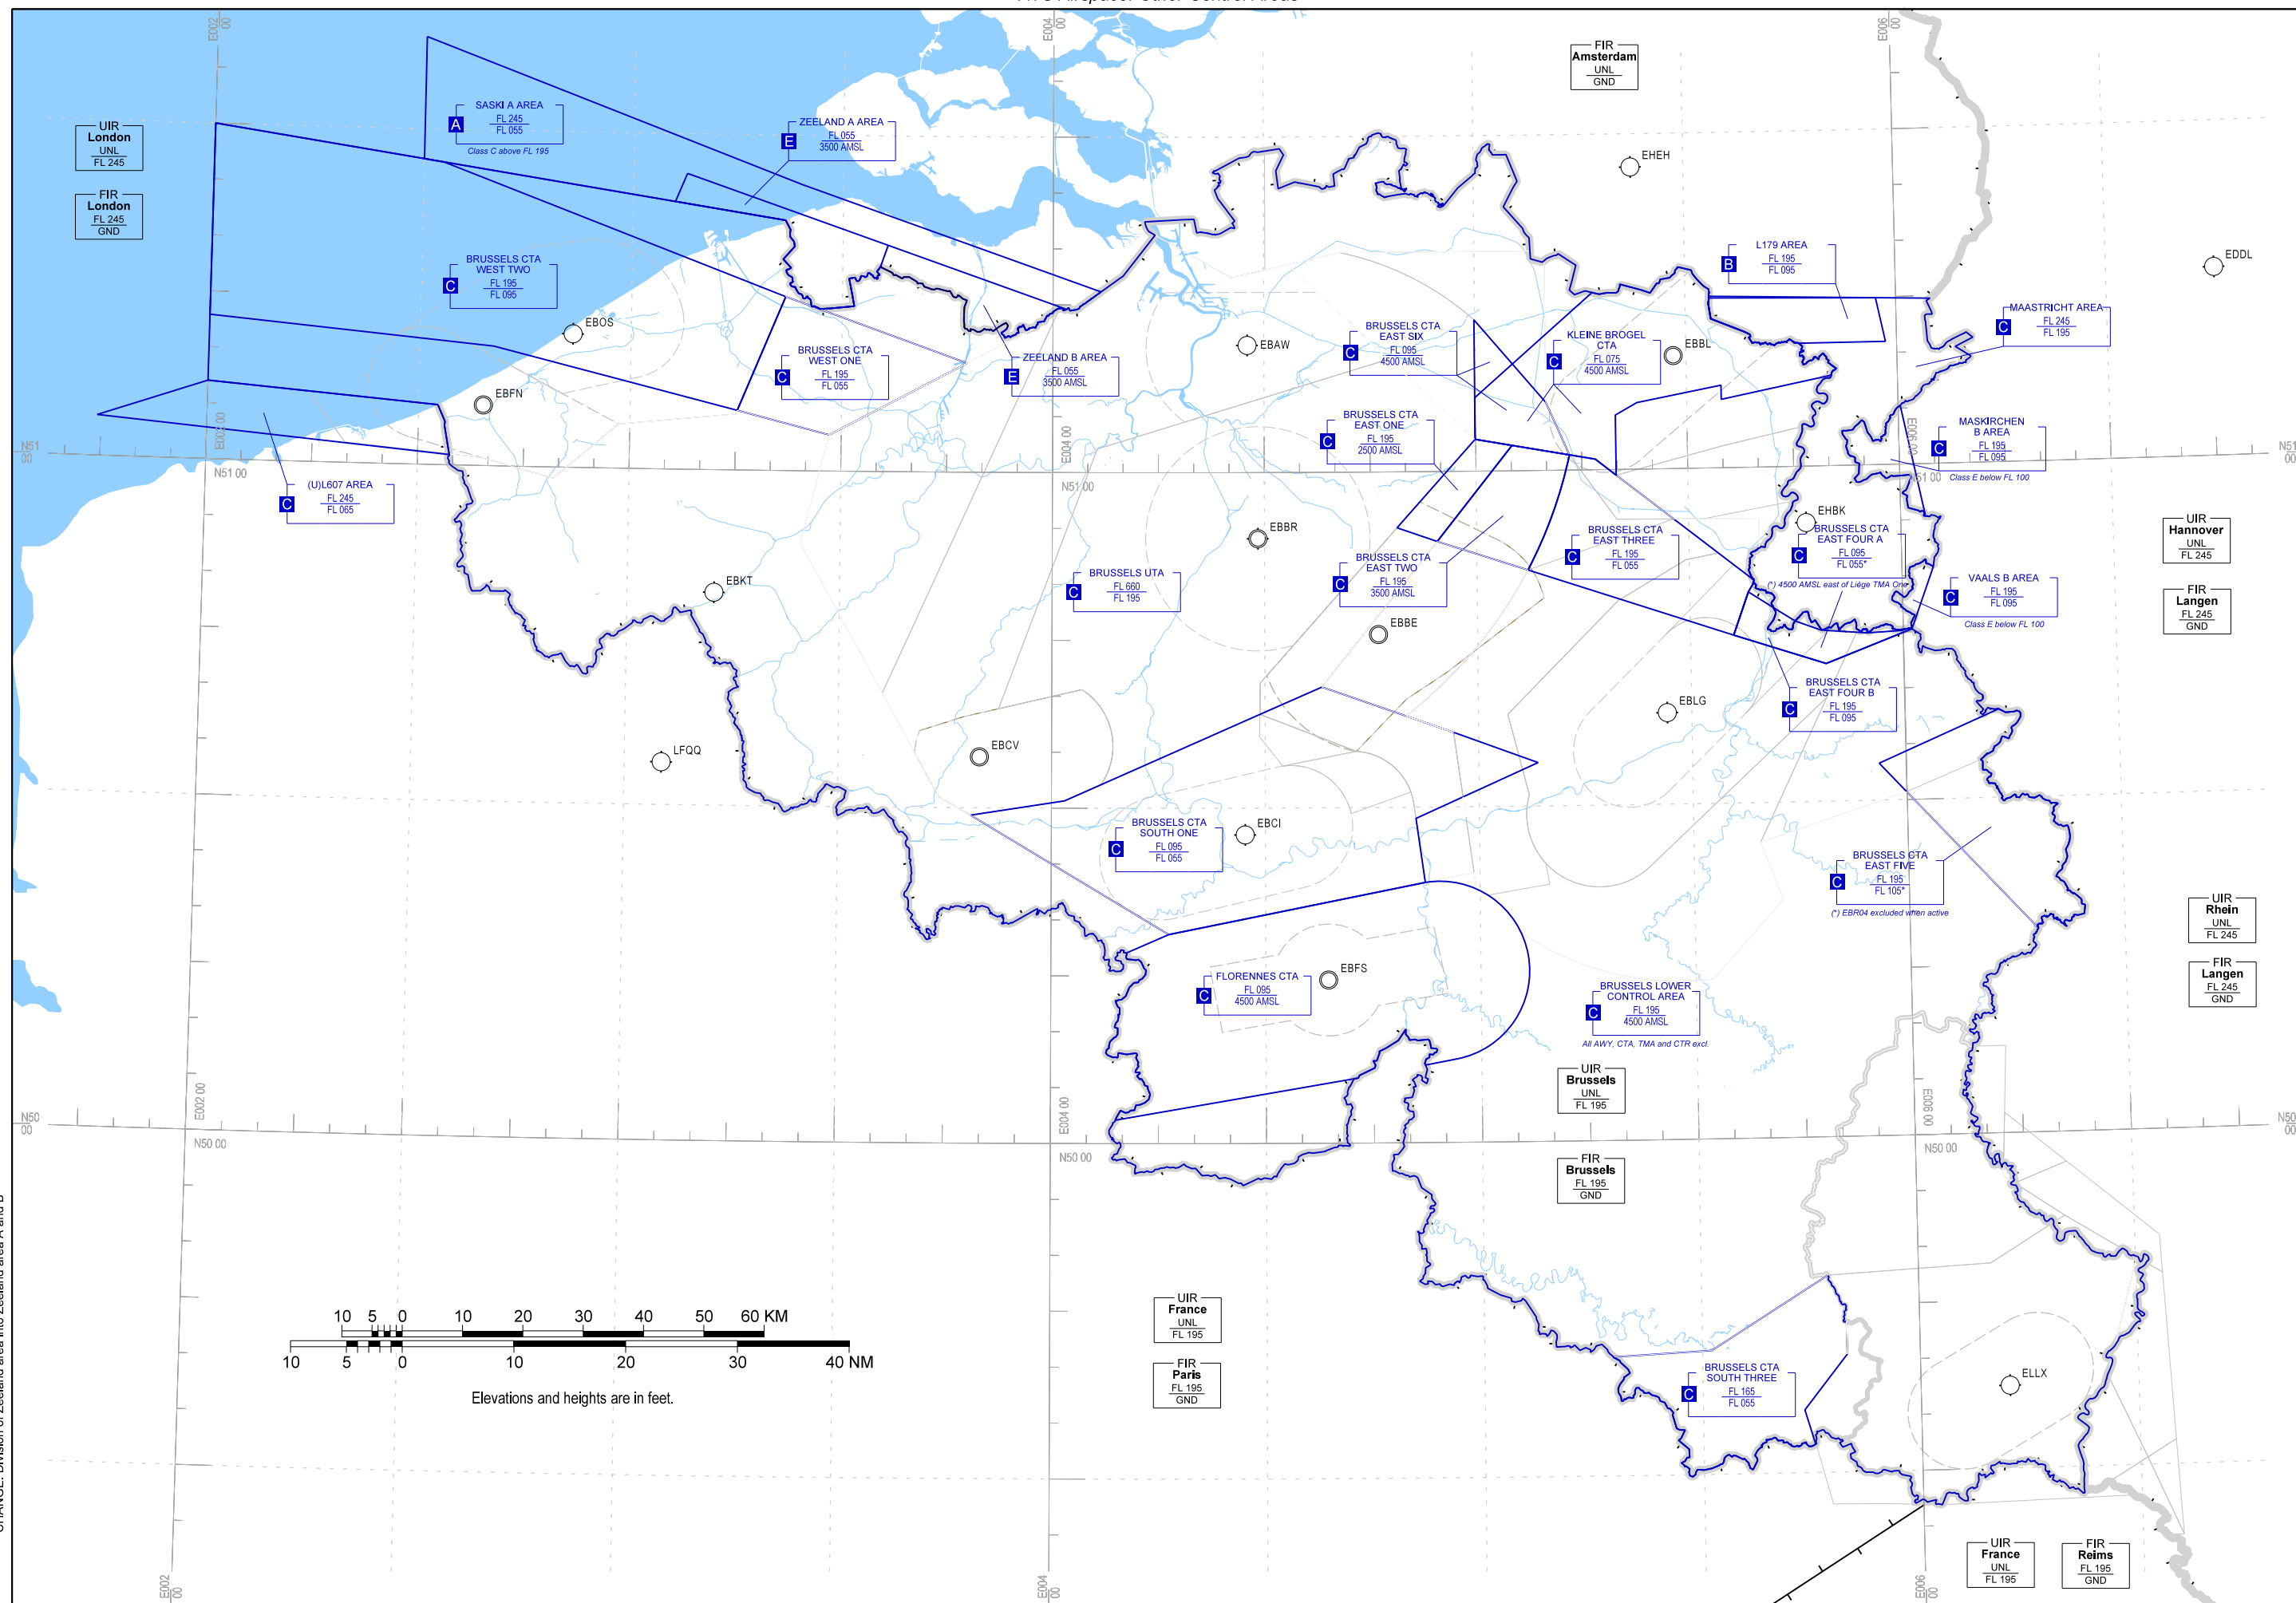

Index Chart
ATS Airspace: Other Control Areas

CHANGE: Division of Zeeland area into Zeeland area A and B