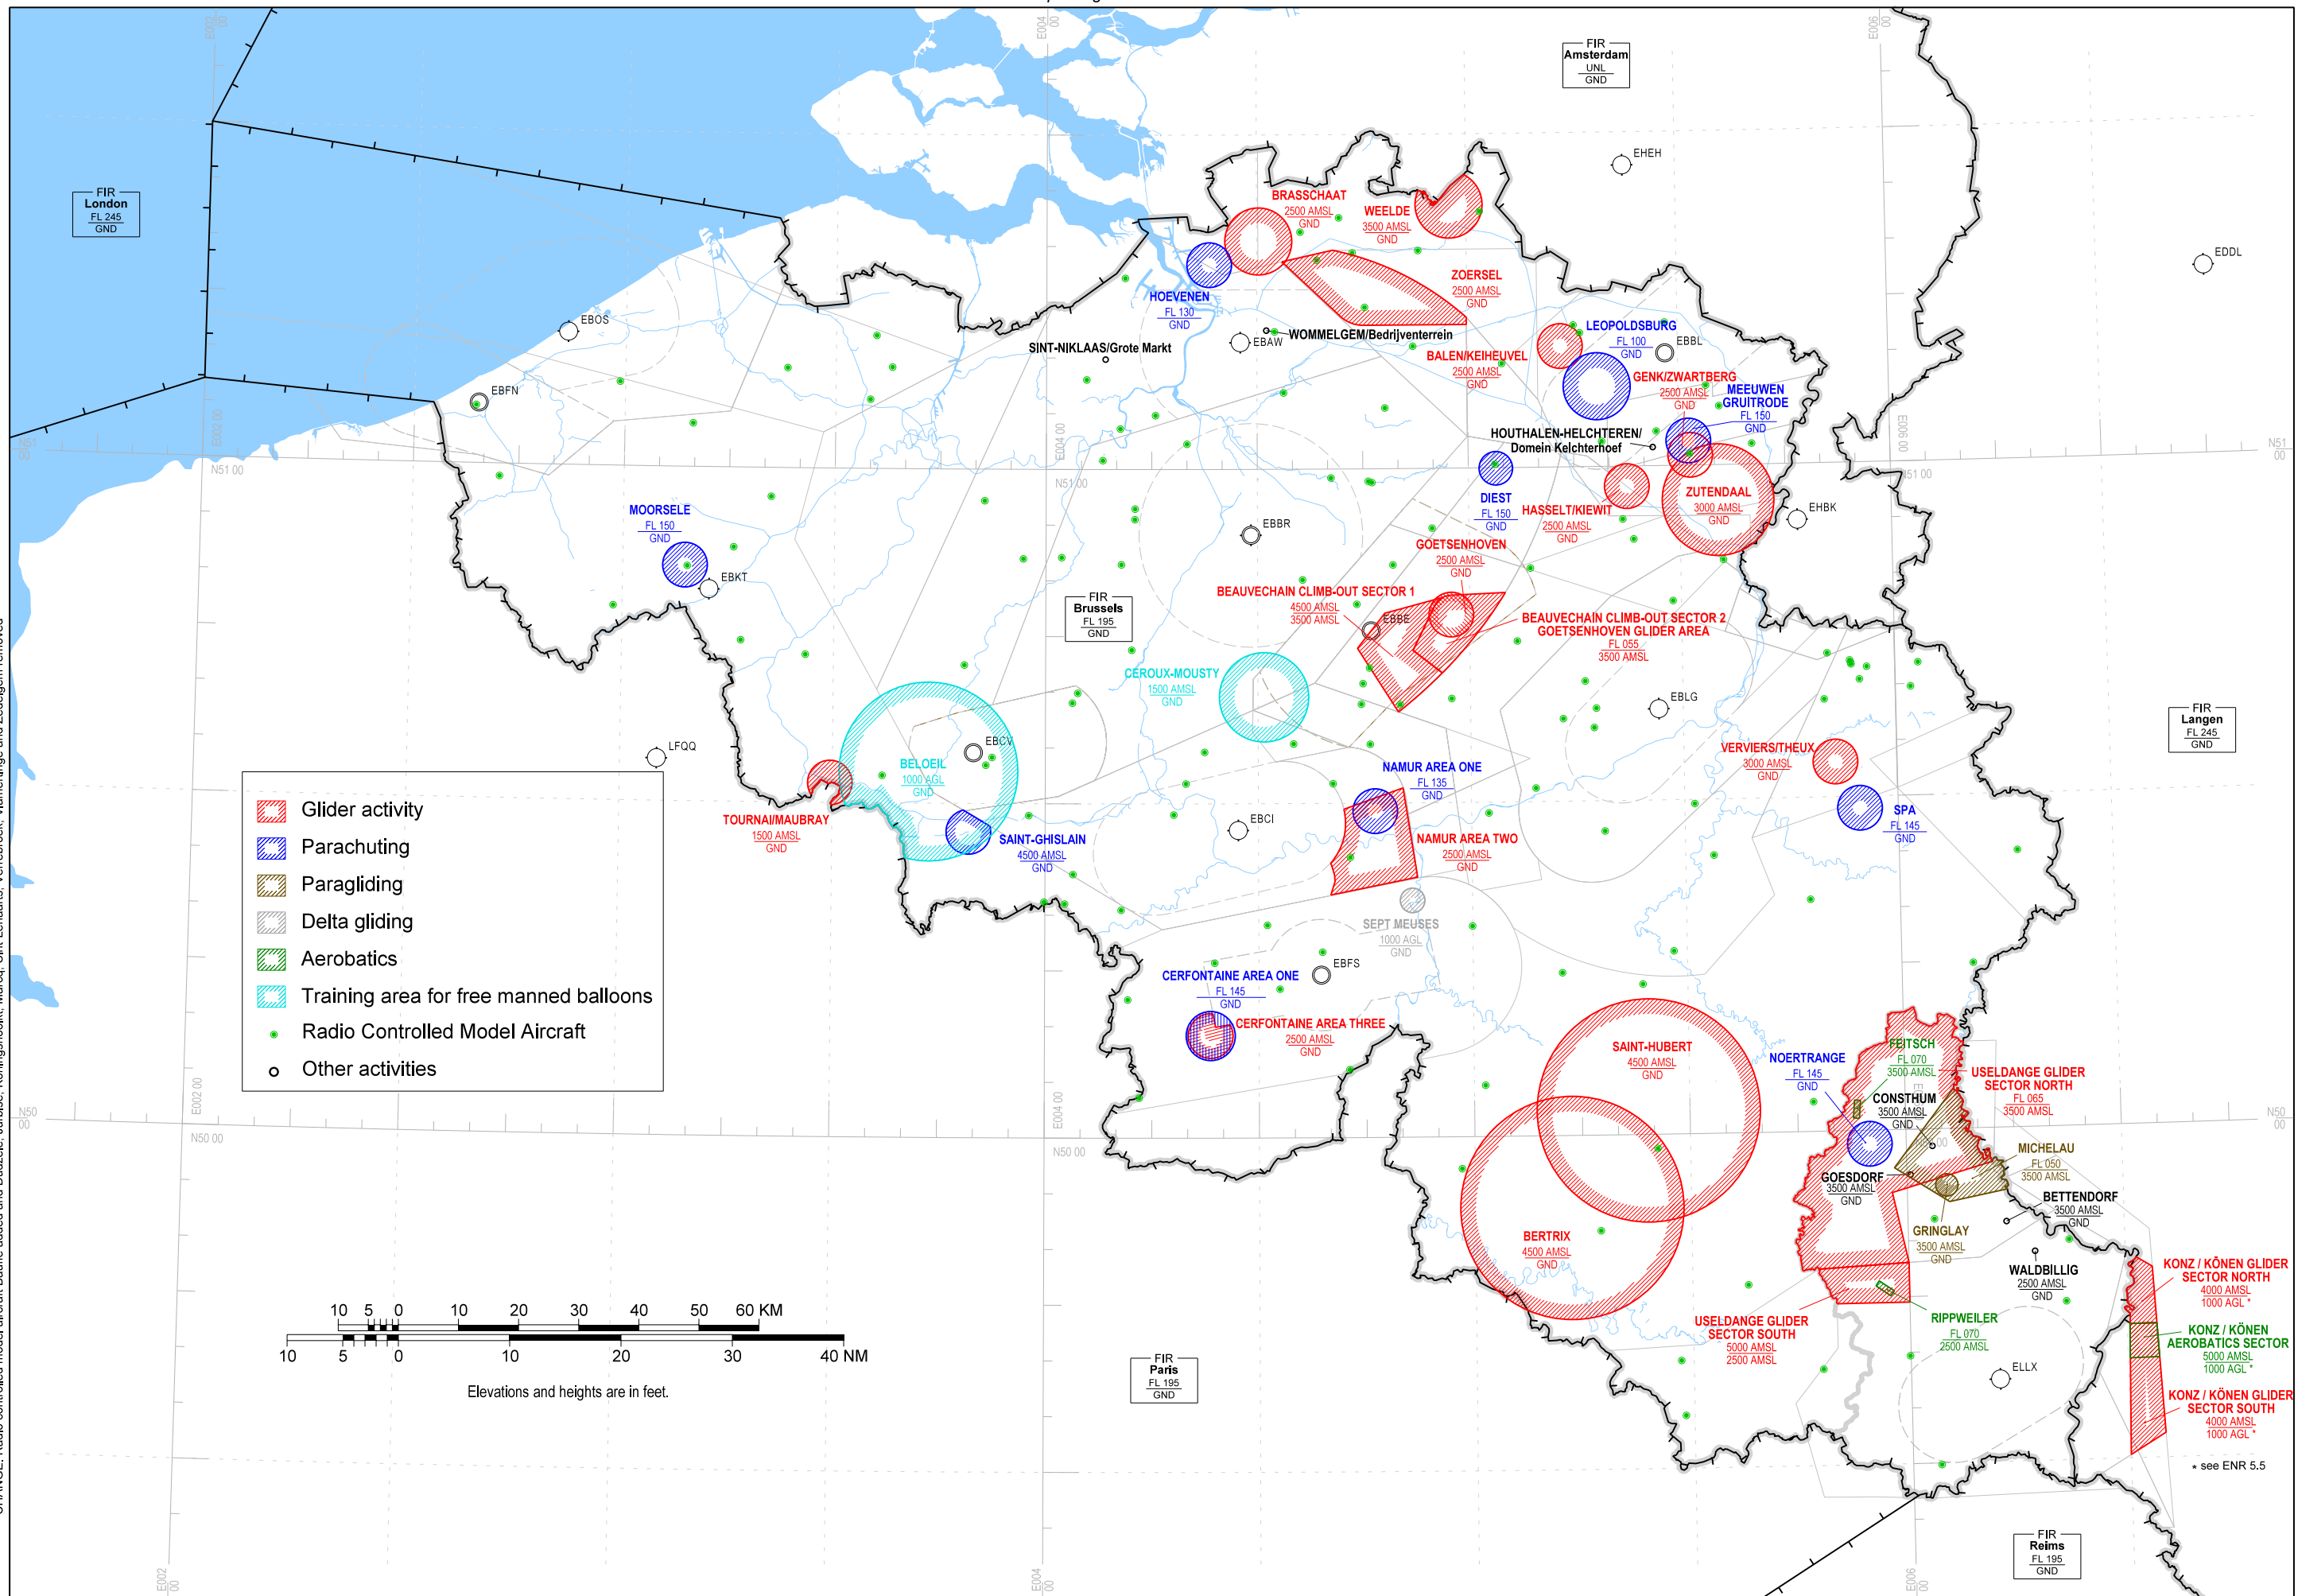

### Index Chart Aerial Sporting and Recreational Activities

CHANGE: Radio controlled model aircraft Bauffe added and Dutzele, Jurblise, Koningshoekt, Marcq, Sint-Lenaars, Verrebroek, Vlaemeringe and Zedelgem removed

\* see ENR 5.5