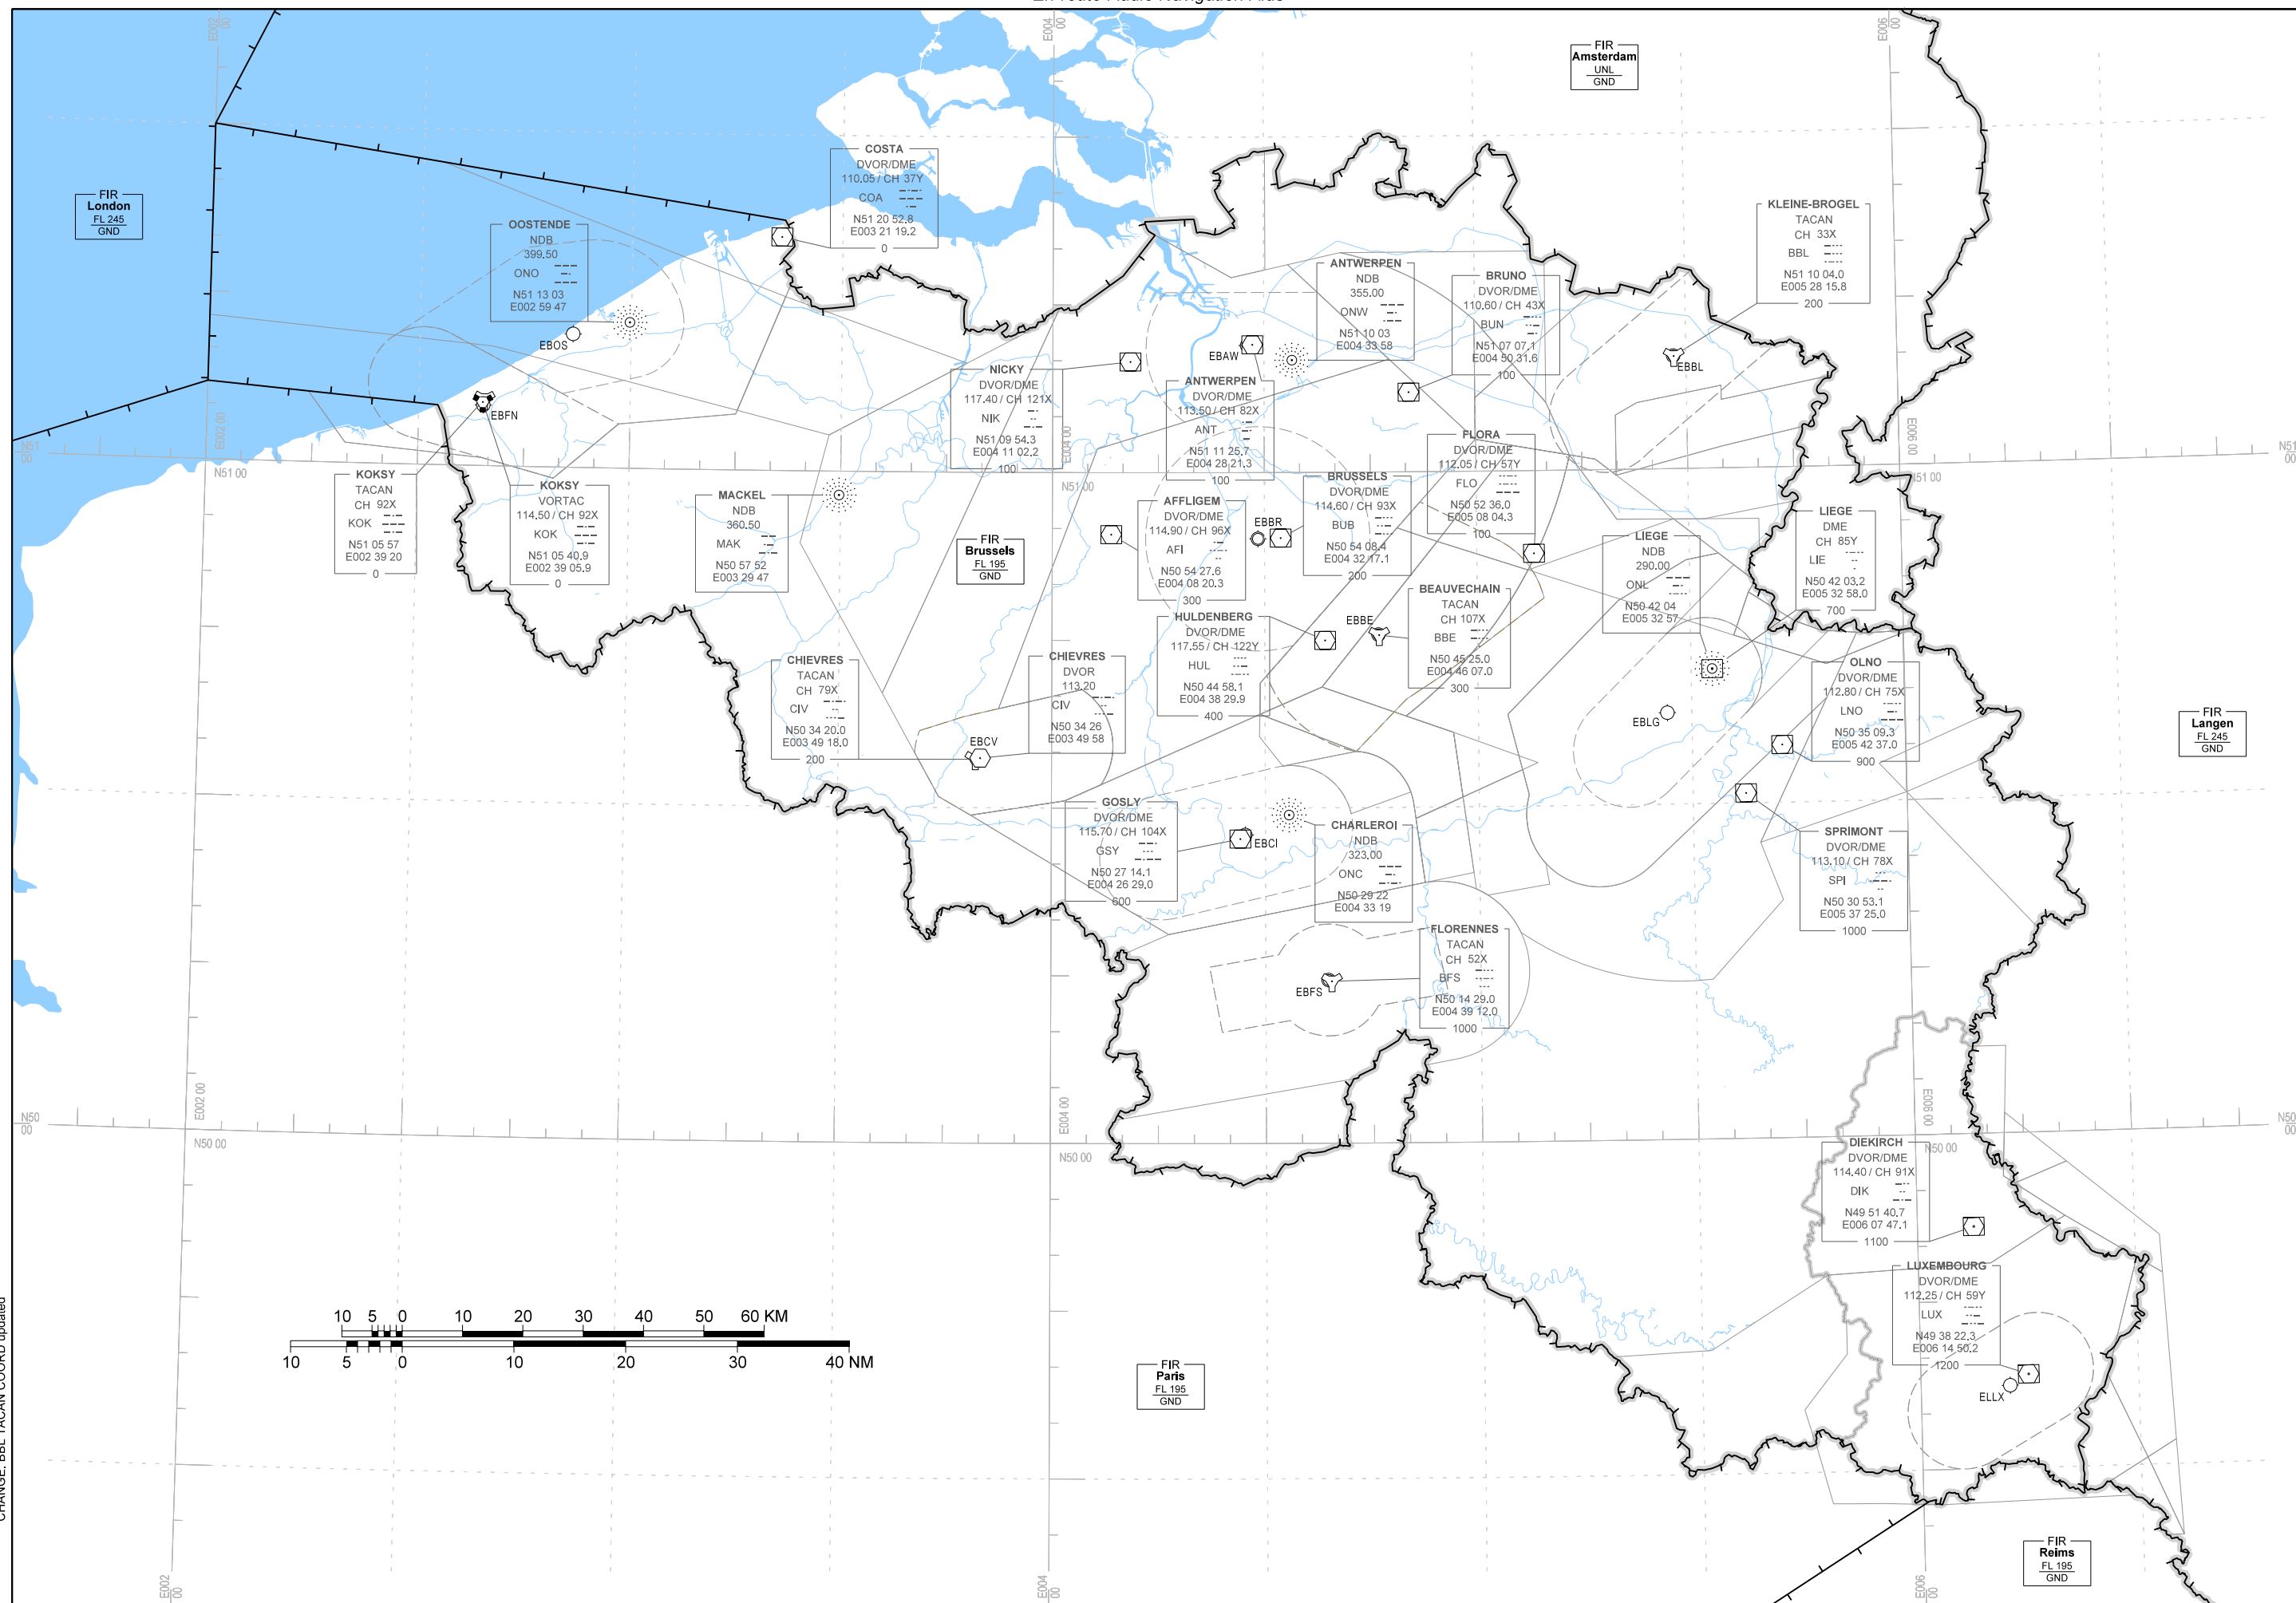

Index Chart
En-route Radio Navigation Aids

CHANGE: BBL TACAN COORD updated