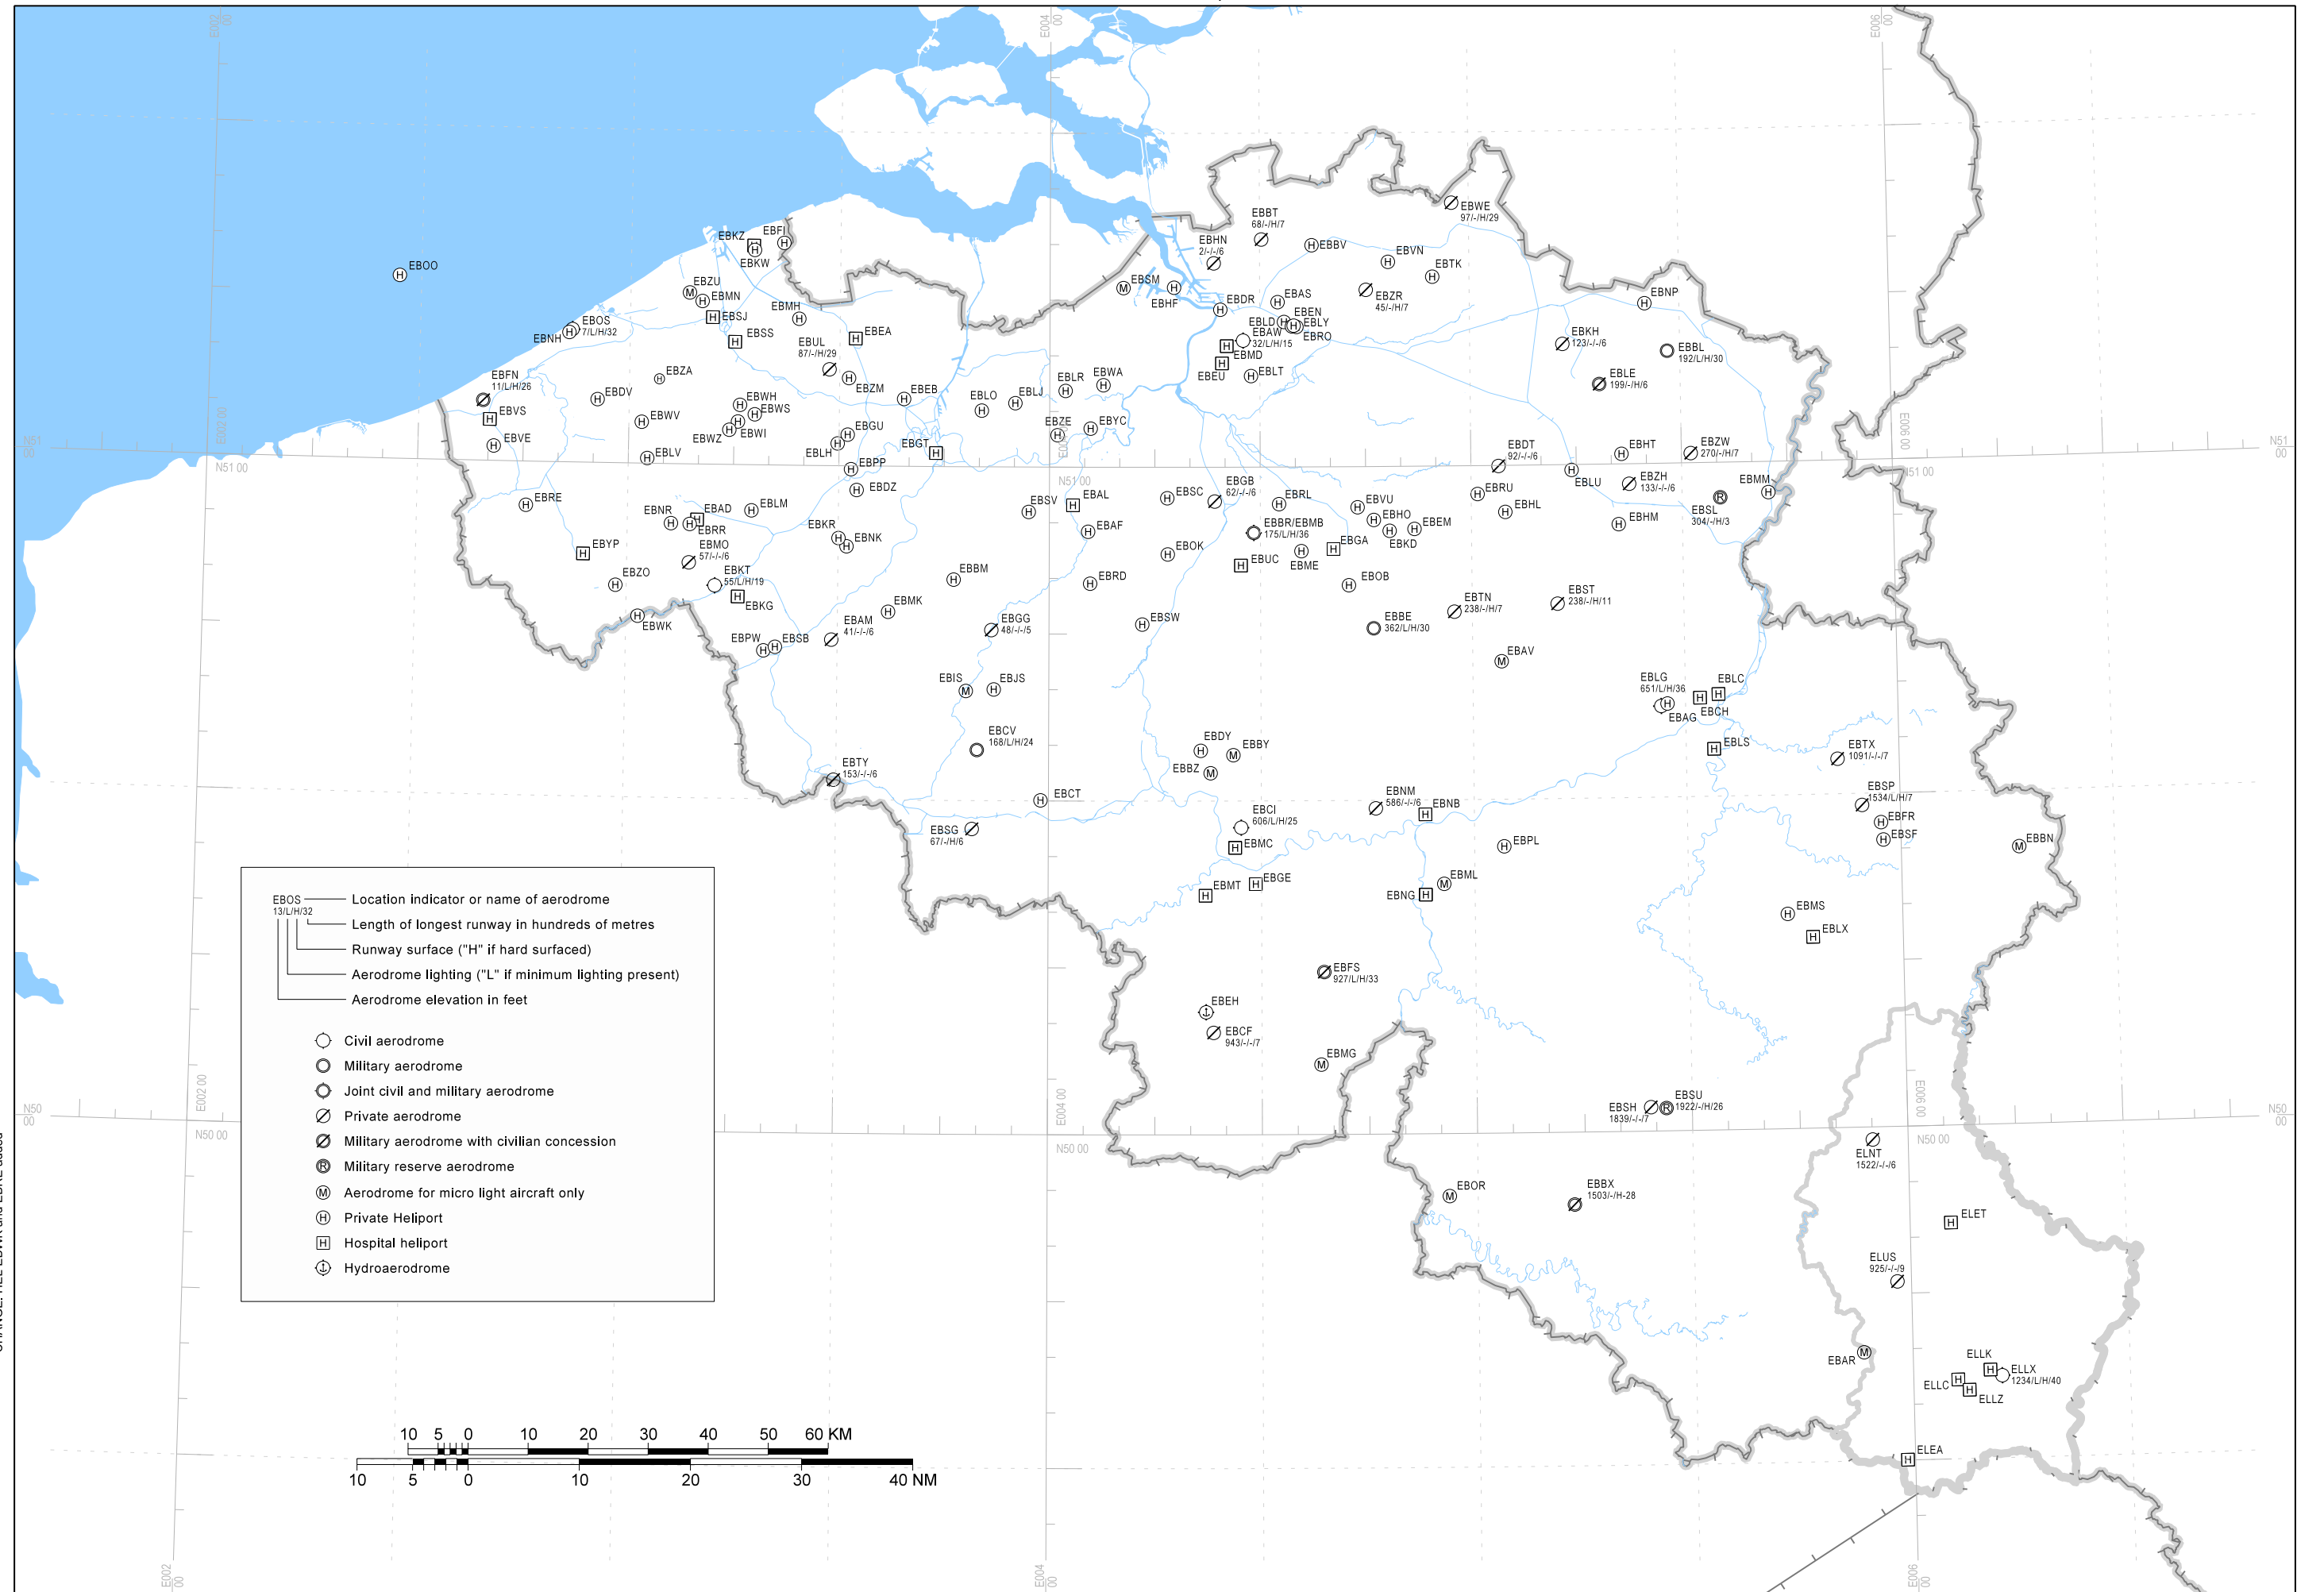

### Index Chart Aerodromes and Heliports

**Legend**

- EBOS 13/L/H/32 — Location indicator or name of aerodrome
- Length of longest runway in hundreds of metres
- Runway surface ("H" if hard surfaced)
- Aerodrome lighting ("L" if minimum lighting present)
- Aerodrome elevation in feet

- Civil aerodrome
- ⊙ Military aerodrome
- ⊕ Joint civil and military aerodrome
- ⊗ Private aerodrome
- ⊗ Military aerodrome with civilian concession
- Ⓜ Military reserve aerodrome
- Ⓜ Aerodrome for micro light aircraft only
- Ⓜ Private Heliport
- Ⓜ Hospital heliport
- Ⓜ Hydroaerodrome