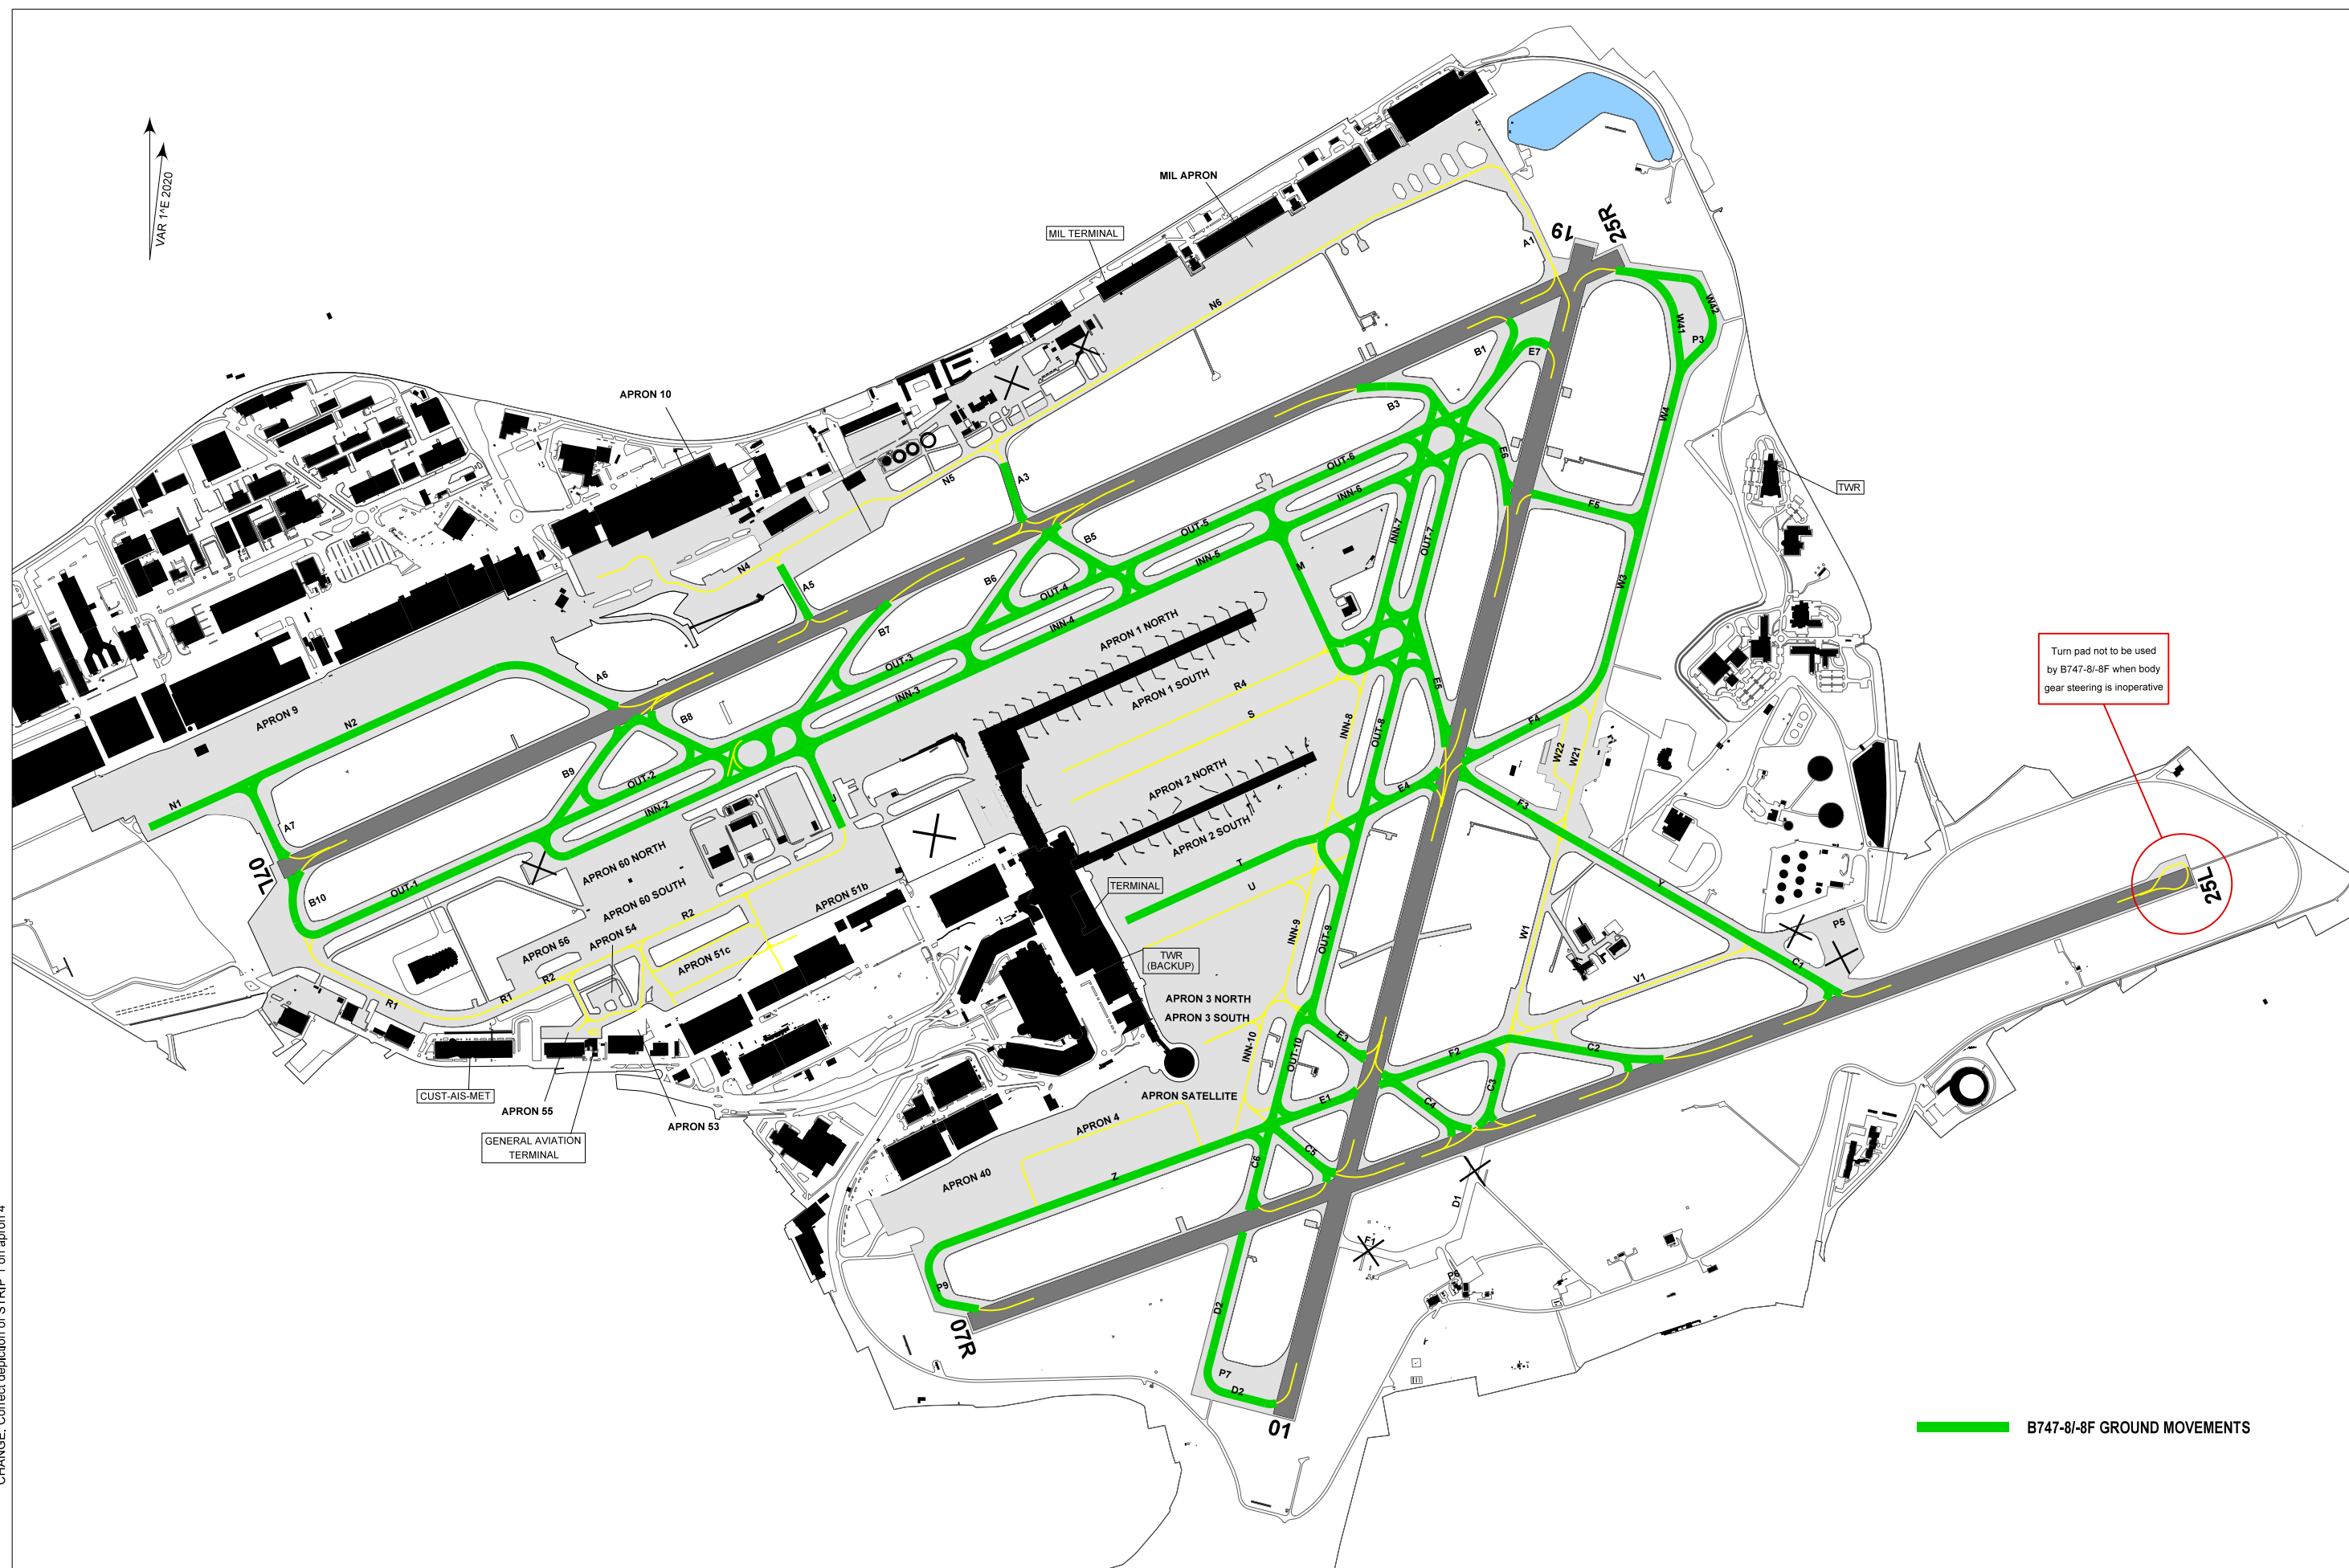

AERODROME GROUND MOVEMENT CHART - ICAO
APPENDIX 6: B747-8J-8F GROUND MOVEMENTS

BRUSSELS / Brussels-National (EBBR)

CHANGE: Correct depiction of STRIP 1 on apron 4