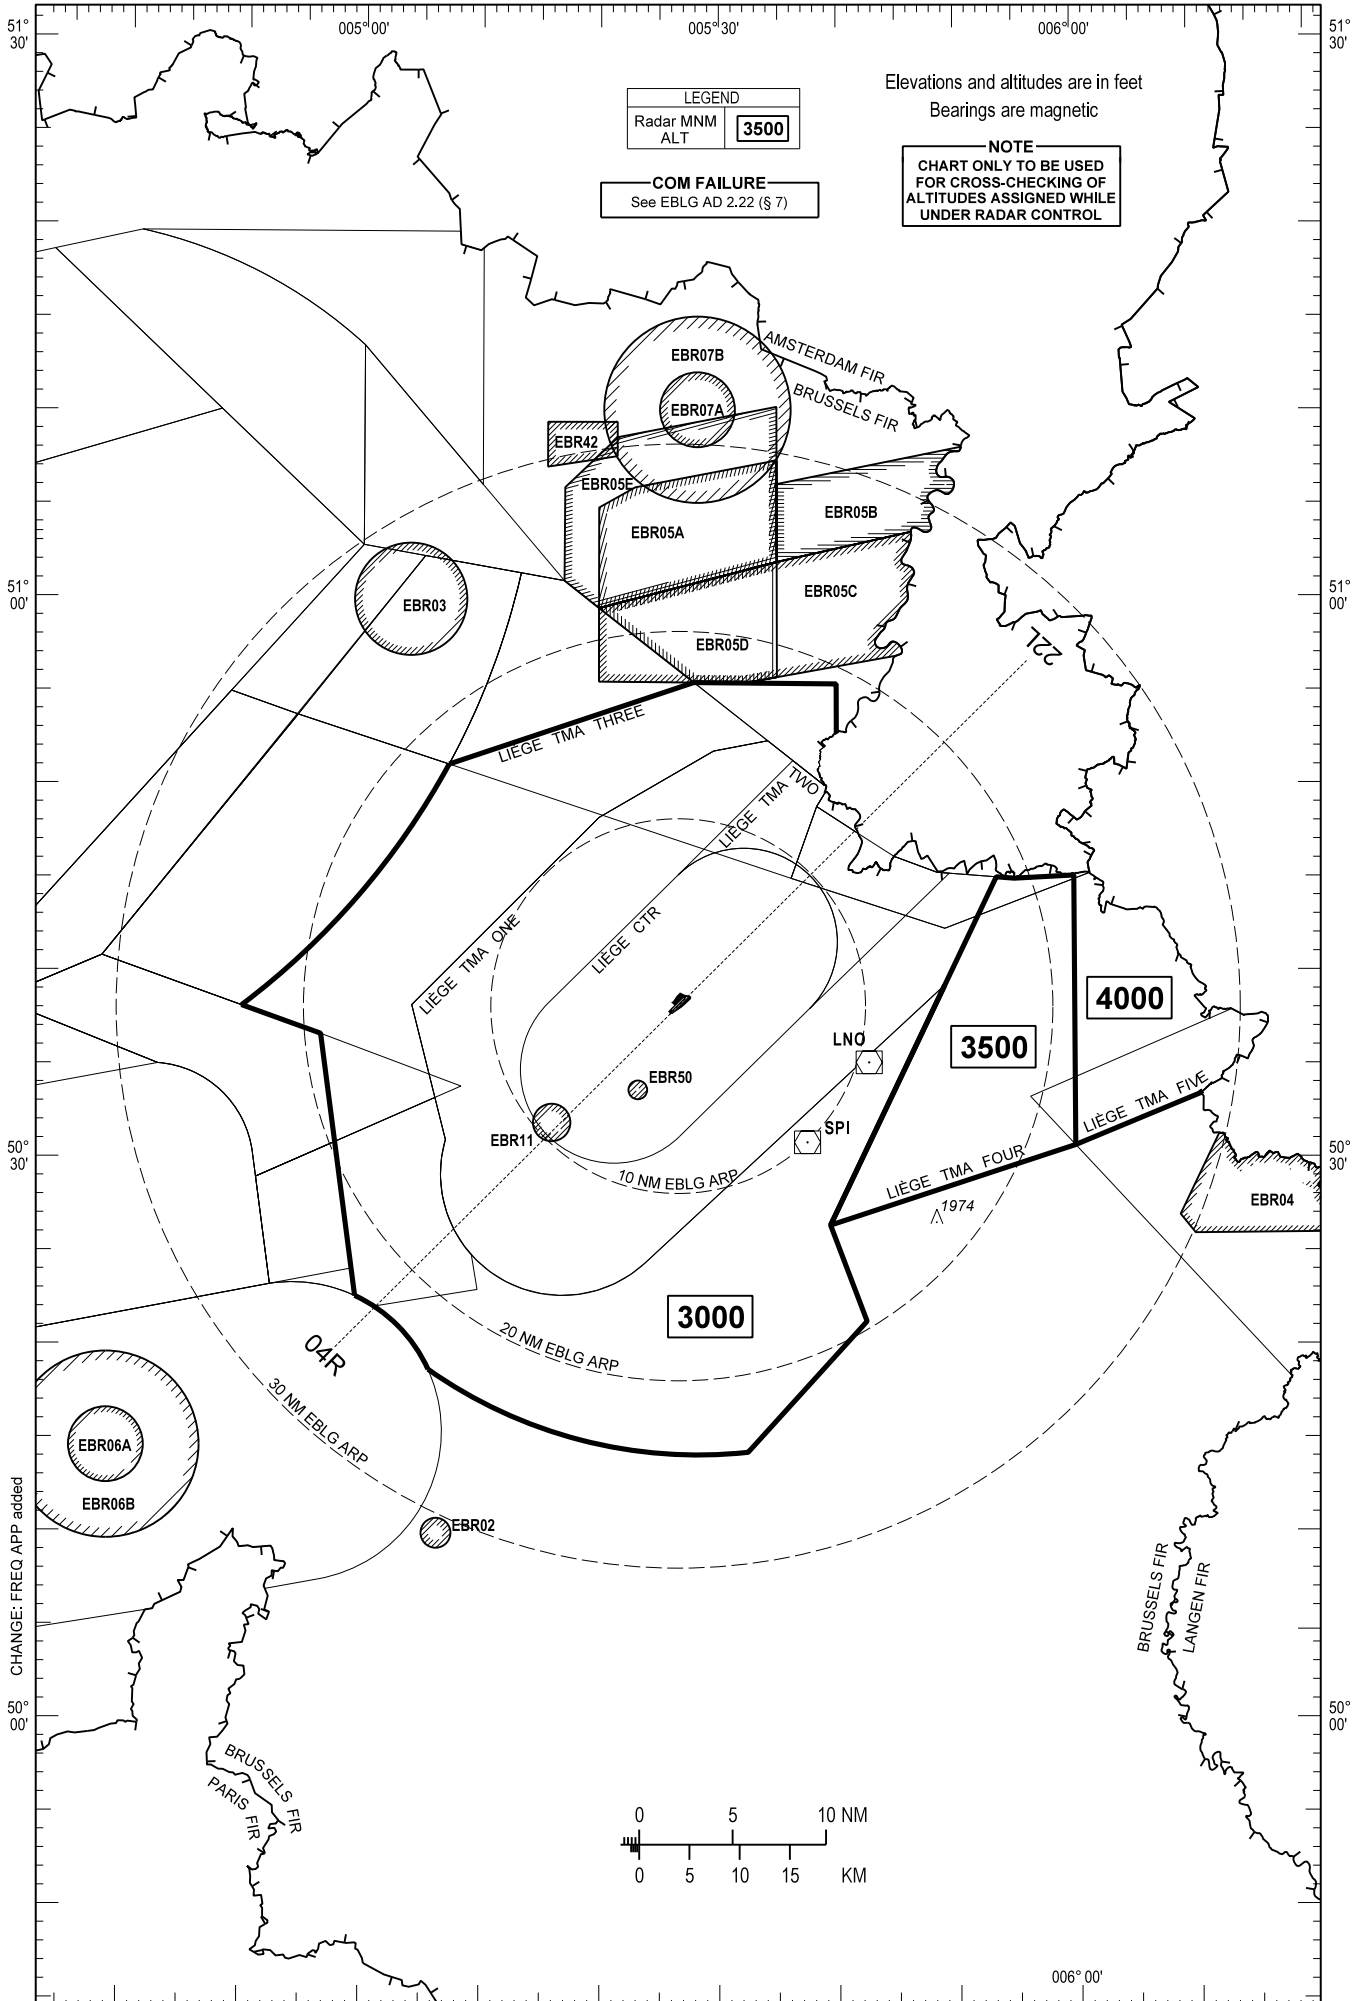

ATC Surveillance Minimum
Altitude Chart - ICAO

AD ELEV 651
TA 4500 FT

APP: 119.280

LIÈGE / Liège (EBLG)

LEGEND
 Radar MNM ALT **3500**

COM FAILURE
 See EBLG AD 2.22 (§ 7)

Elevations and altitudes are in feet
 Bearings are magnetic

NOTE
 CHART ONLY TO BE USED
 FOR CROSS-CHECKING OF
 ALTITUDES ASSIGNED WHILE
 UNDER RADAR CONTROL

CHANGE: FREQ APP added