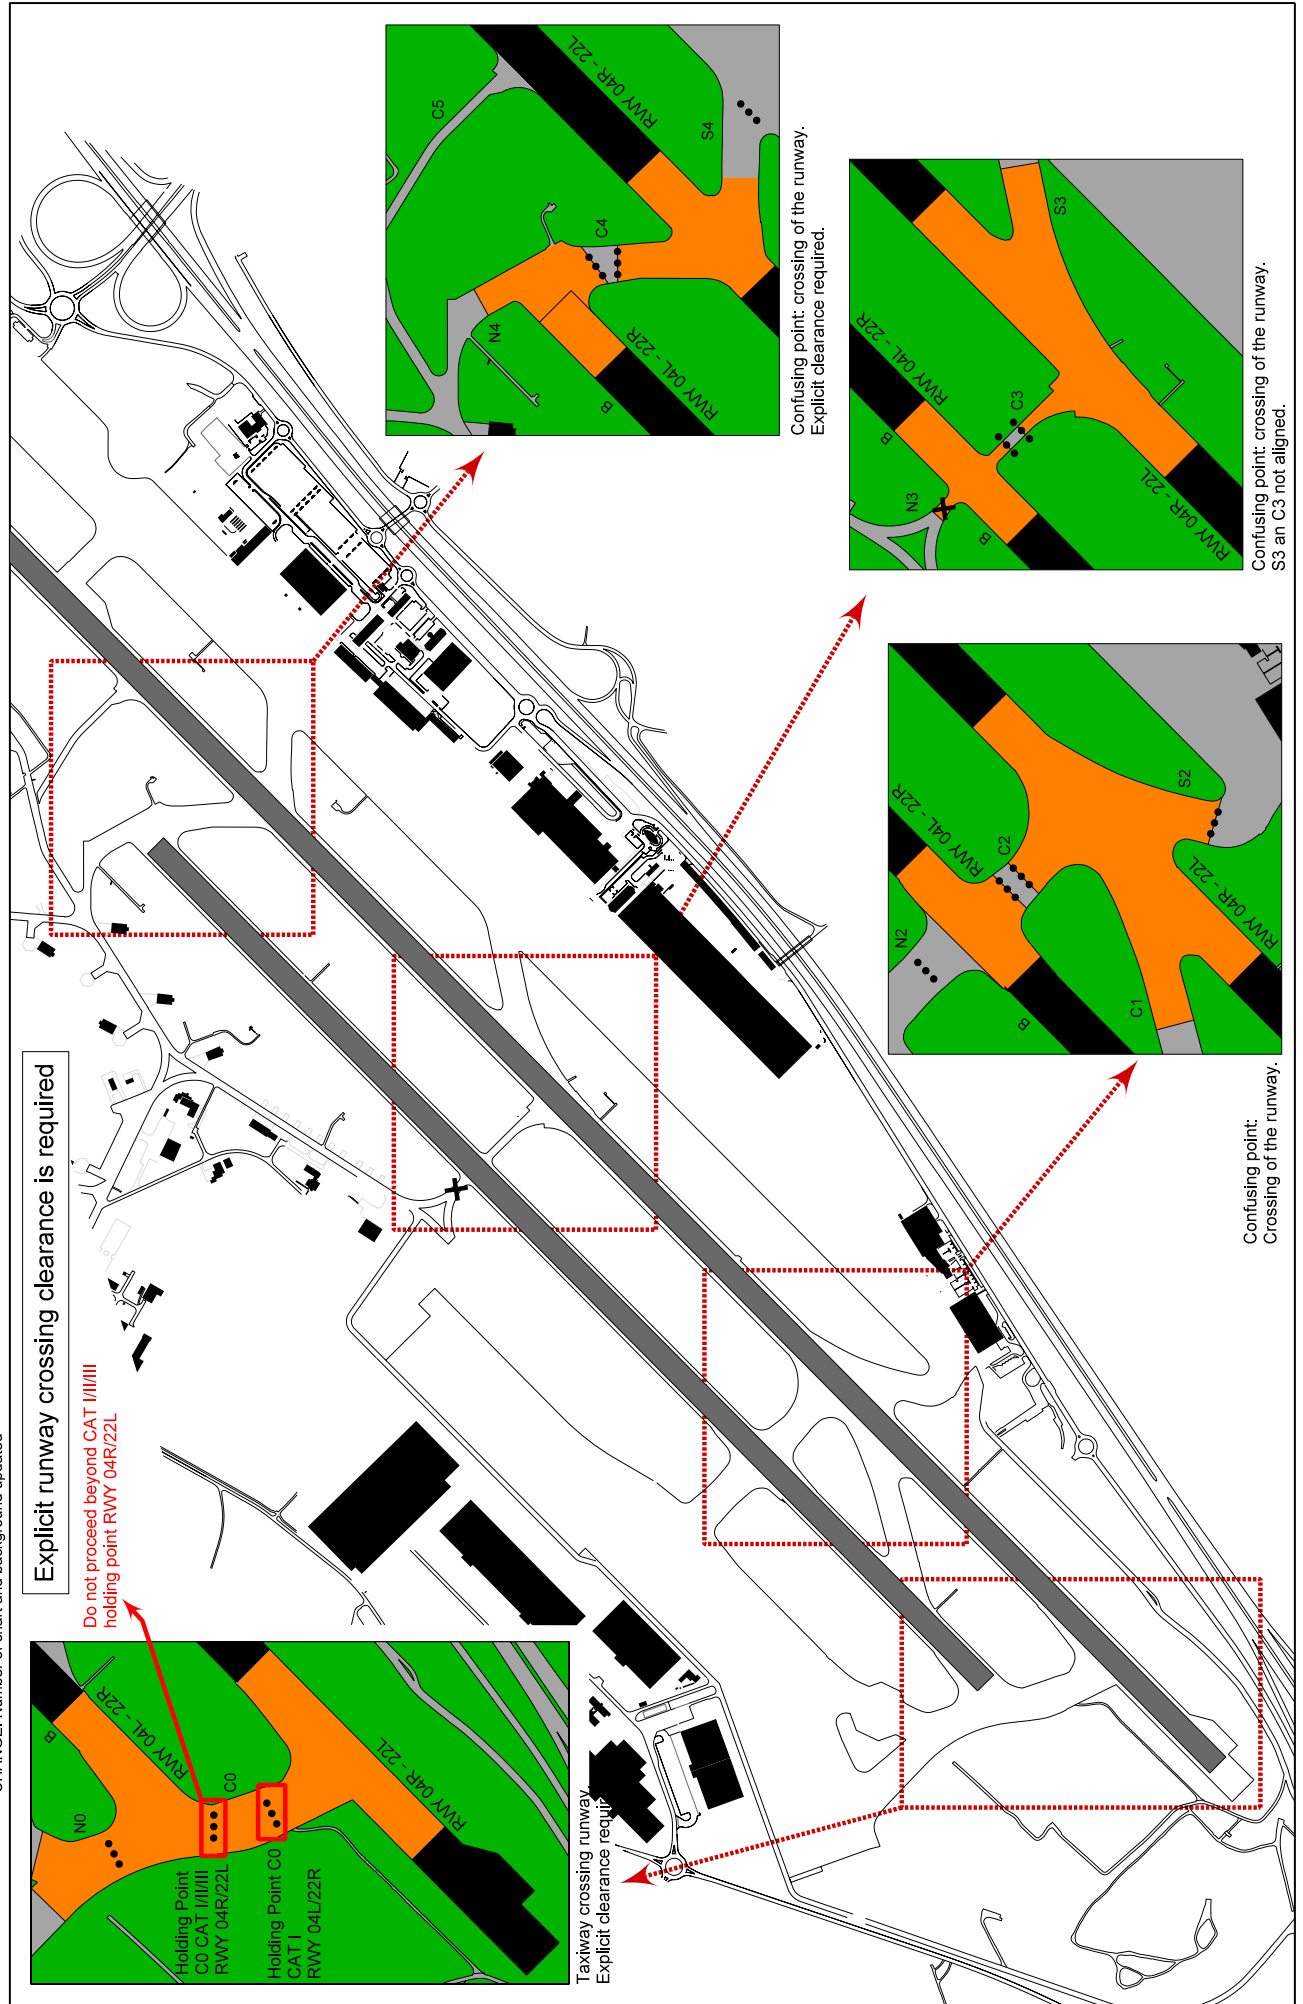

AERODROME GROUND MOVEMENT CHART - ICAO
APPENDIX 5: HOT SPOTS

LIÈGE / Liège (EBLG)

CHANGE: Number of chart and background updated