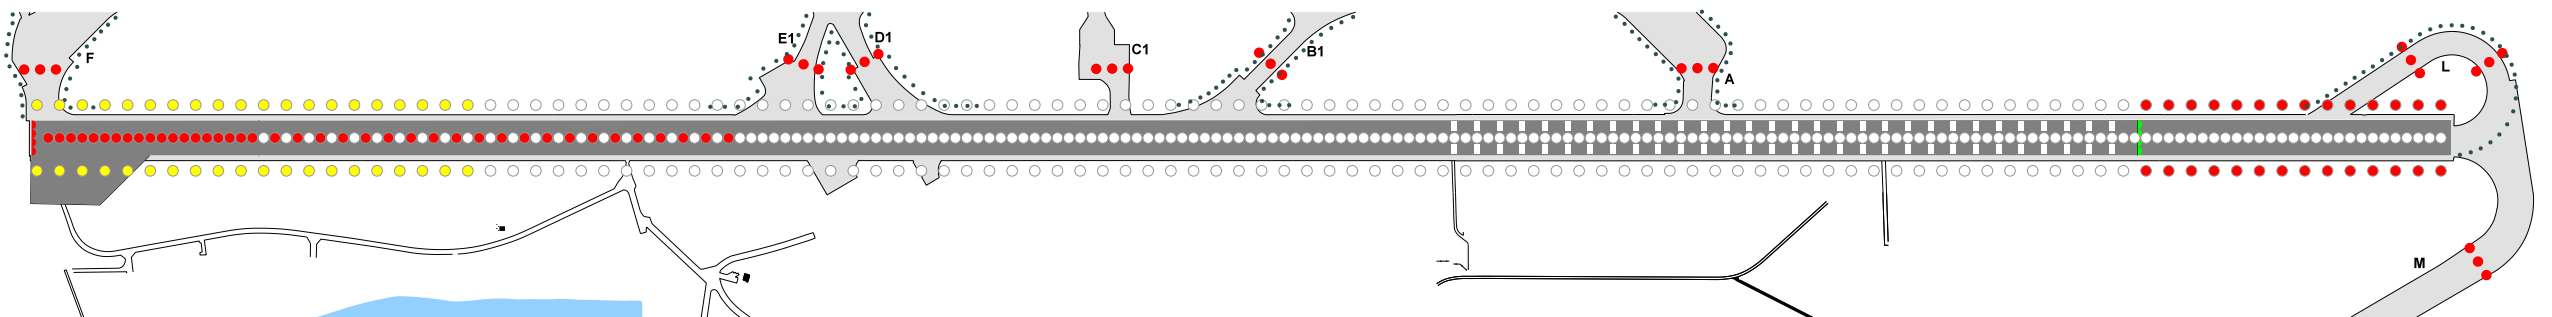

MARKING AIDS RWY 08 / 26 AND EXIT TWY

LIGHTING AIDS RWY 08 AND EXIT TWY

LIGHTING AIDS RWY 26 AND EXIT TWY

CHANGE: Turn pad updated