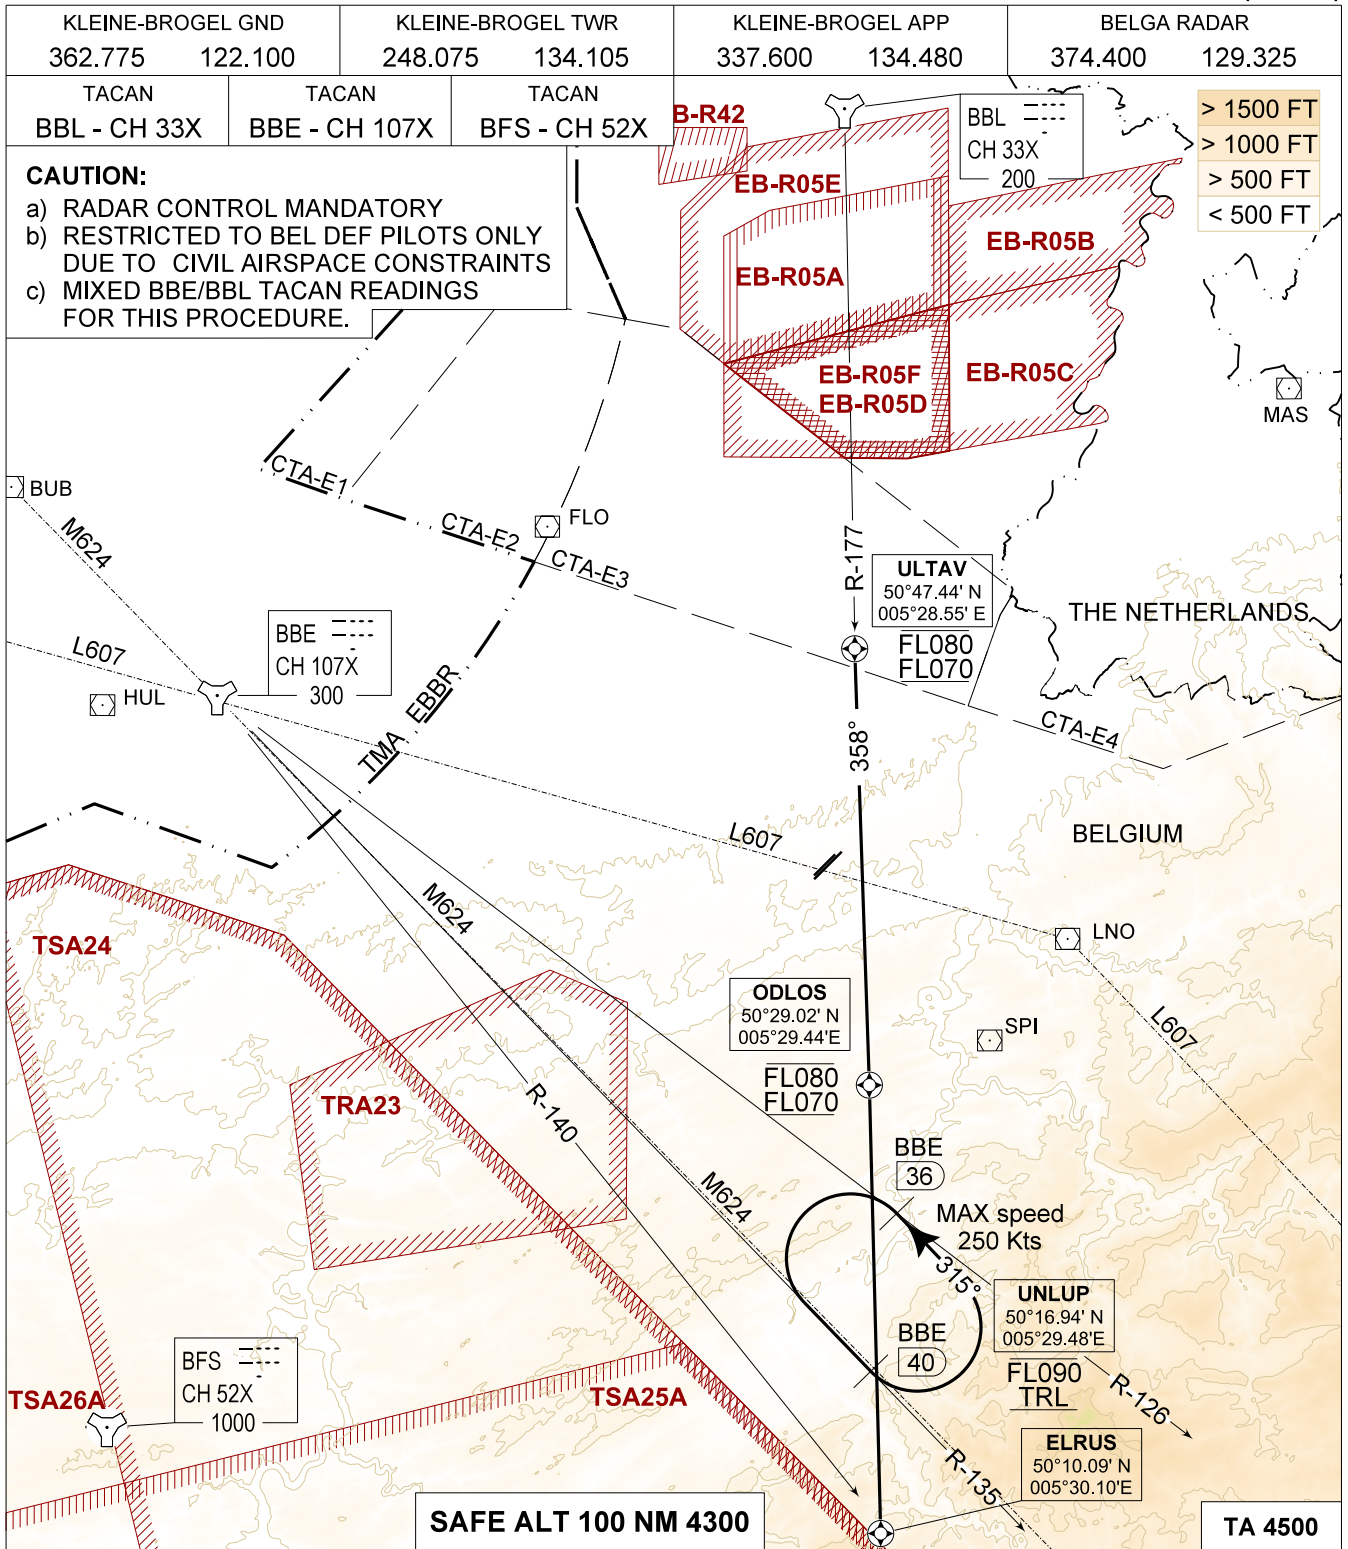

**NATIONAL
CORRIDOR TRA SOUTH to EBBL**

**LIÈGE CORRIDOR SB OR NB
KLEINE-BROGEL (EBBL)**

LIÈGE CORRIDOR SOUTHBOUND (SB)

- Enter corridor via radar vectors or via SID HPMA BL 05 - 23C at a level as instructed.
- Pass ULTAV, fly inbound ODLOS (41 DME / R-177 BBL) proceed as instructed.
- When proceeding to TSA and if instructed so enter UNLUP (53.3 DME / R-177 BBL) on designated flight level.

LIÈGE CORRIDOR NORTHBOUND (NB)

- When leaving TSA contact BELGA RADAR before ELRUS (60 DME / R-177 BBL) and proceed to UNLUP except if instructed otherwise.
- Proceed to ODLOS, pass ODLOS at a level as instructed.
- Passing ULTAV (22.6 DME / R-177 BBL) proceed as instructed.

LIÈGE CORRIDOR SB OR NB

51°10.10' N
005°28.19' E

KLEINE-BROGEL (EBBL)

CHANGE: EB-R05F added

BEL DEFENCE, AIR COMPONENT 21-MAR-2024 - THS