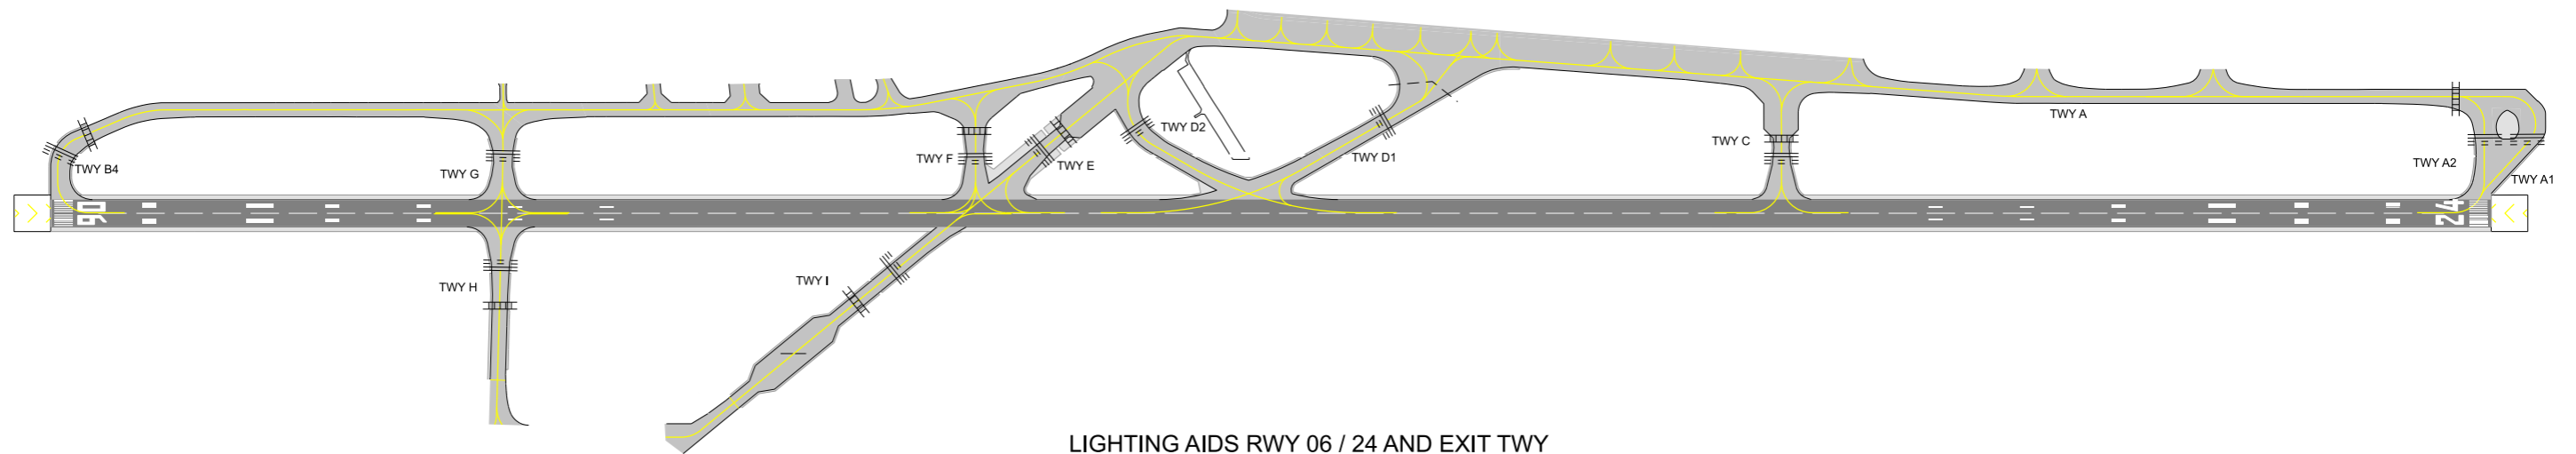

MARKING AIDS RWY 06 / 24 AND EXIT TWY

LIGHTING AIDS RWY 06 / 24 AND EXIT TWY

CHANGE: Changes to edge lights on TWY H.