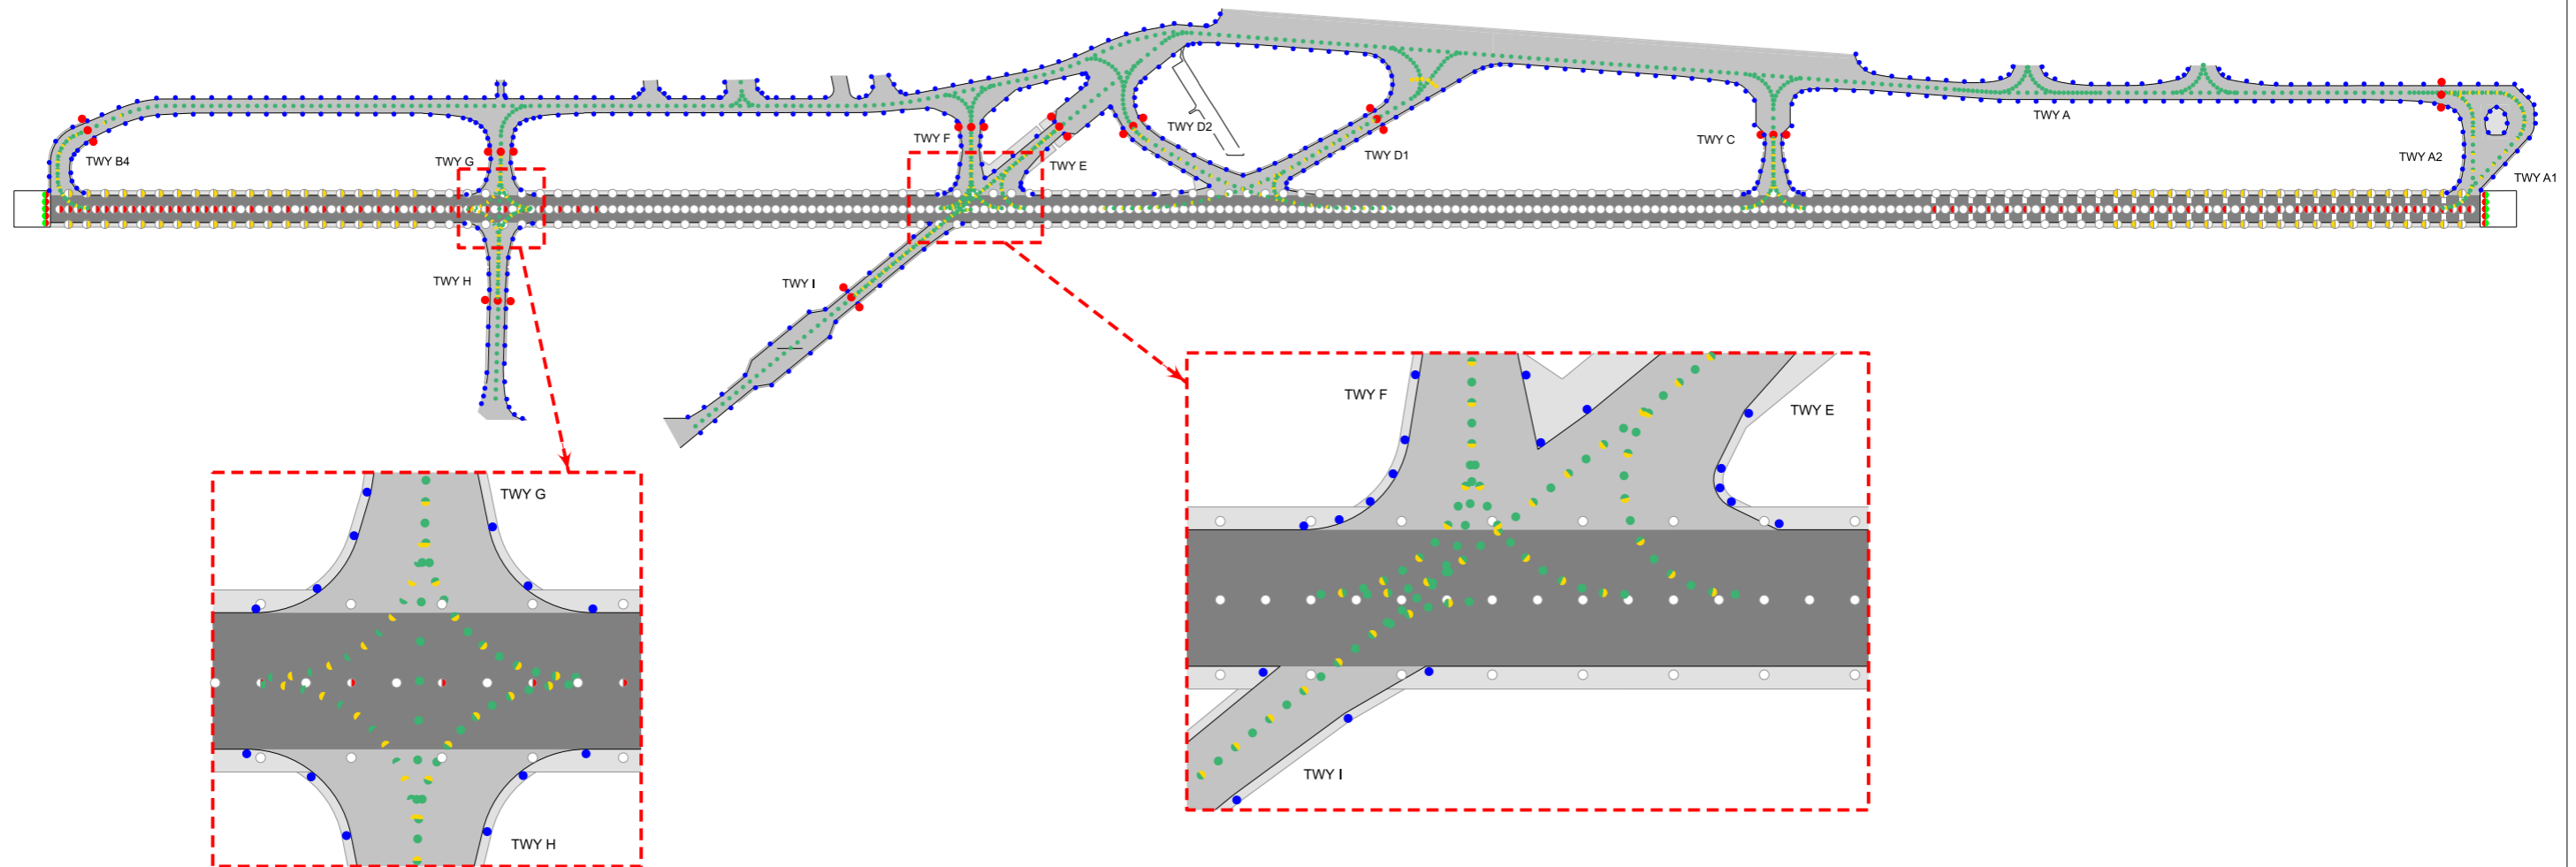

MARKING AIDS RWY 06 / 24 AND EXIT TWY

LIGHTING AIDS RWY 06 / 24 AND EXIT TWY

CHANGE: Changes to edge lights on TWY H.