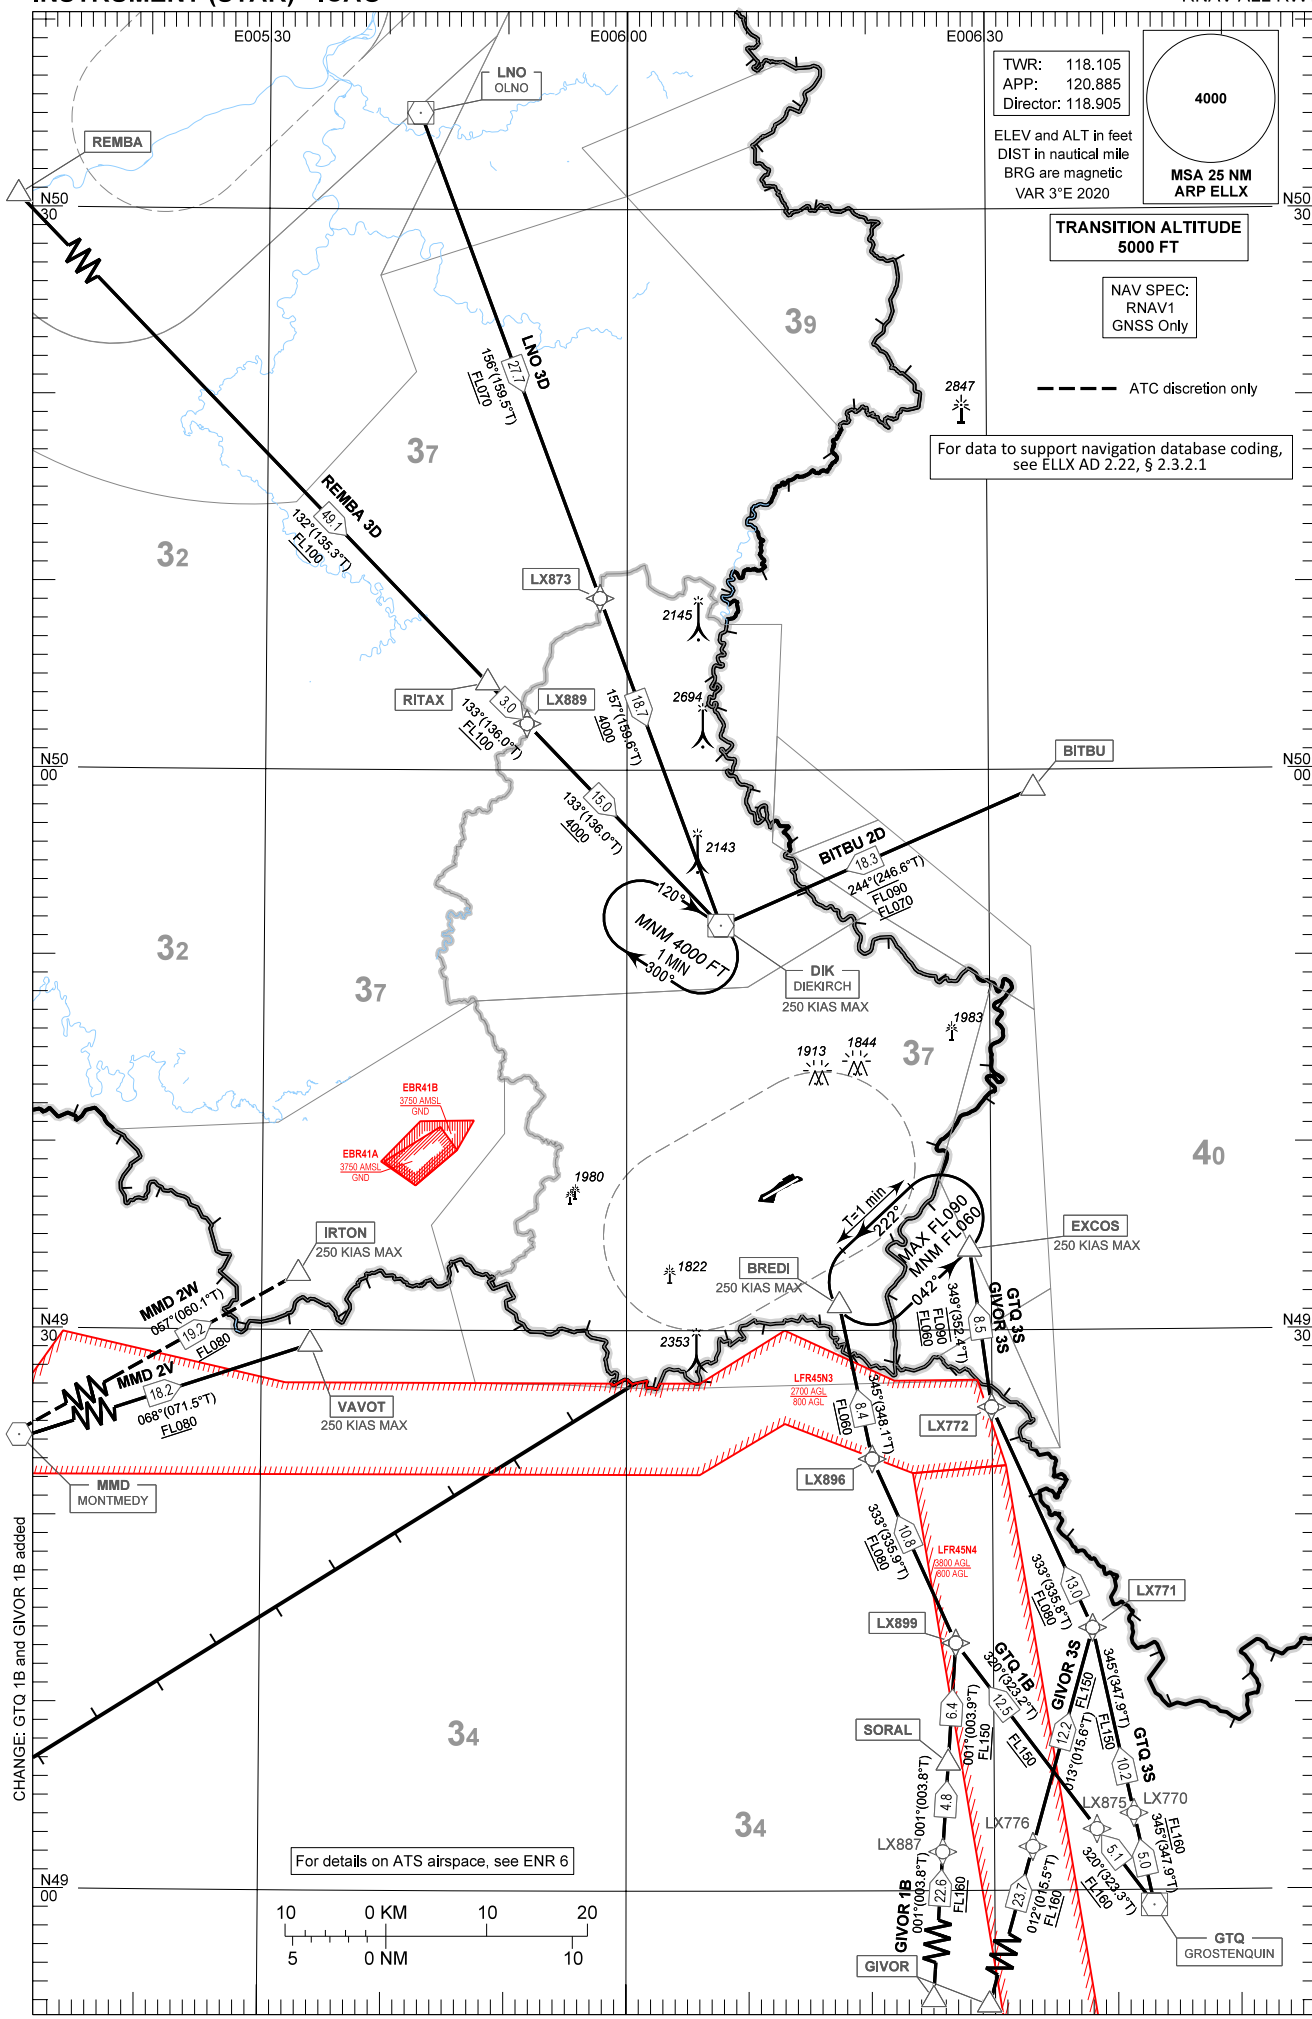

STANDARD ARRIVAL CHART - INSTRUMENT (STAR) - ICAO

BITBU 2D GTQ 1B-3S GIVOR 1B-3S  
MMD 2V-2W REMBA 3D LNO 3D

LUXEMBOURG / Luxembourg (ELLX)

RNAV ALL RWY

TWR: 118.105  
 APP: 120.885  
 Director: 118.905

ELEV and ALT in feet  
 DIST in nautical mile  
 BRG are magnetic  
 VAR 3°E 2020

TRANSITION ALTITUDE  
 5000 FT

NAV SPEC:  
 RNAV1  
 GNSS Only

--- ATC discretion only

For data to support navigation database coding,  
 see ELLX AD 2.22, § 2.3.2.1

CHANGE: GTQ 1B and GIVOR 1B added

For details on ATS airspace, see ENR 6