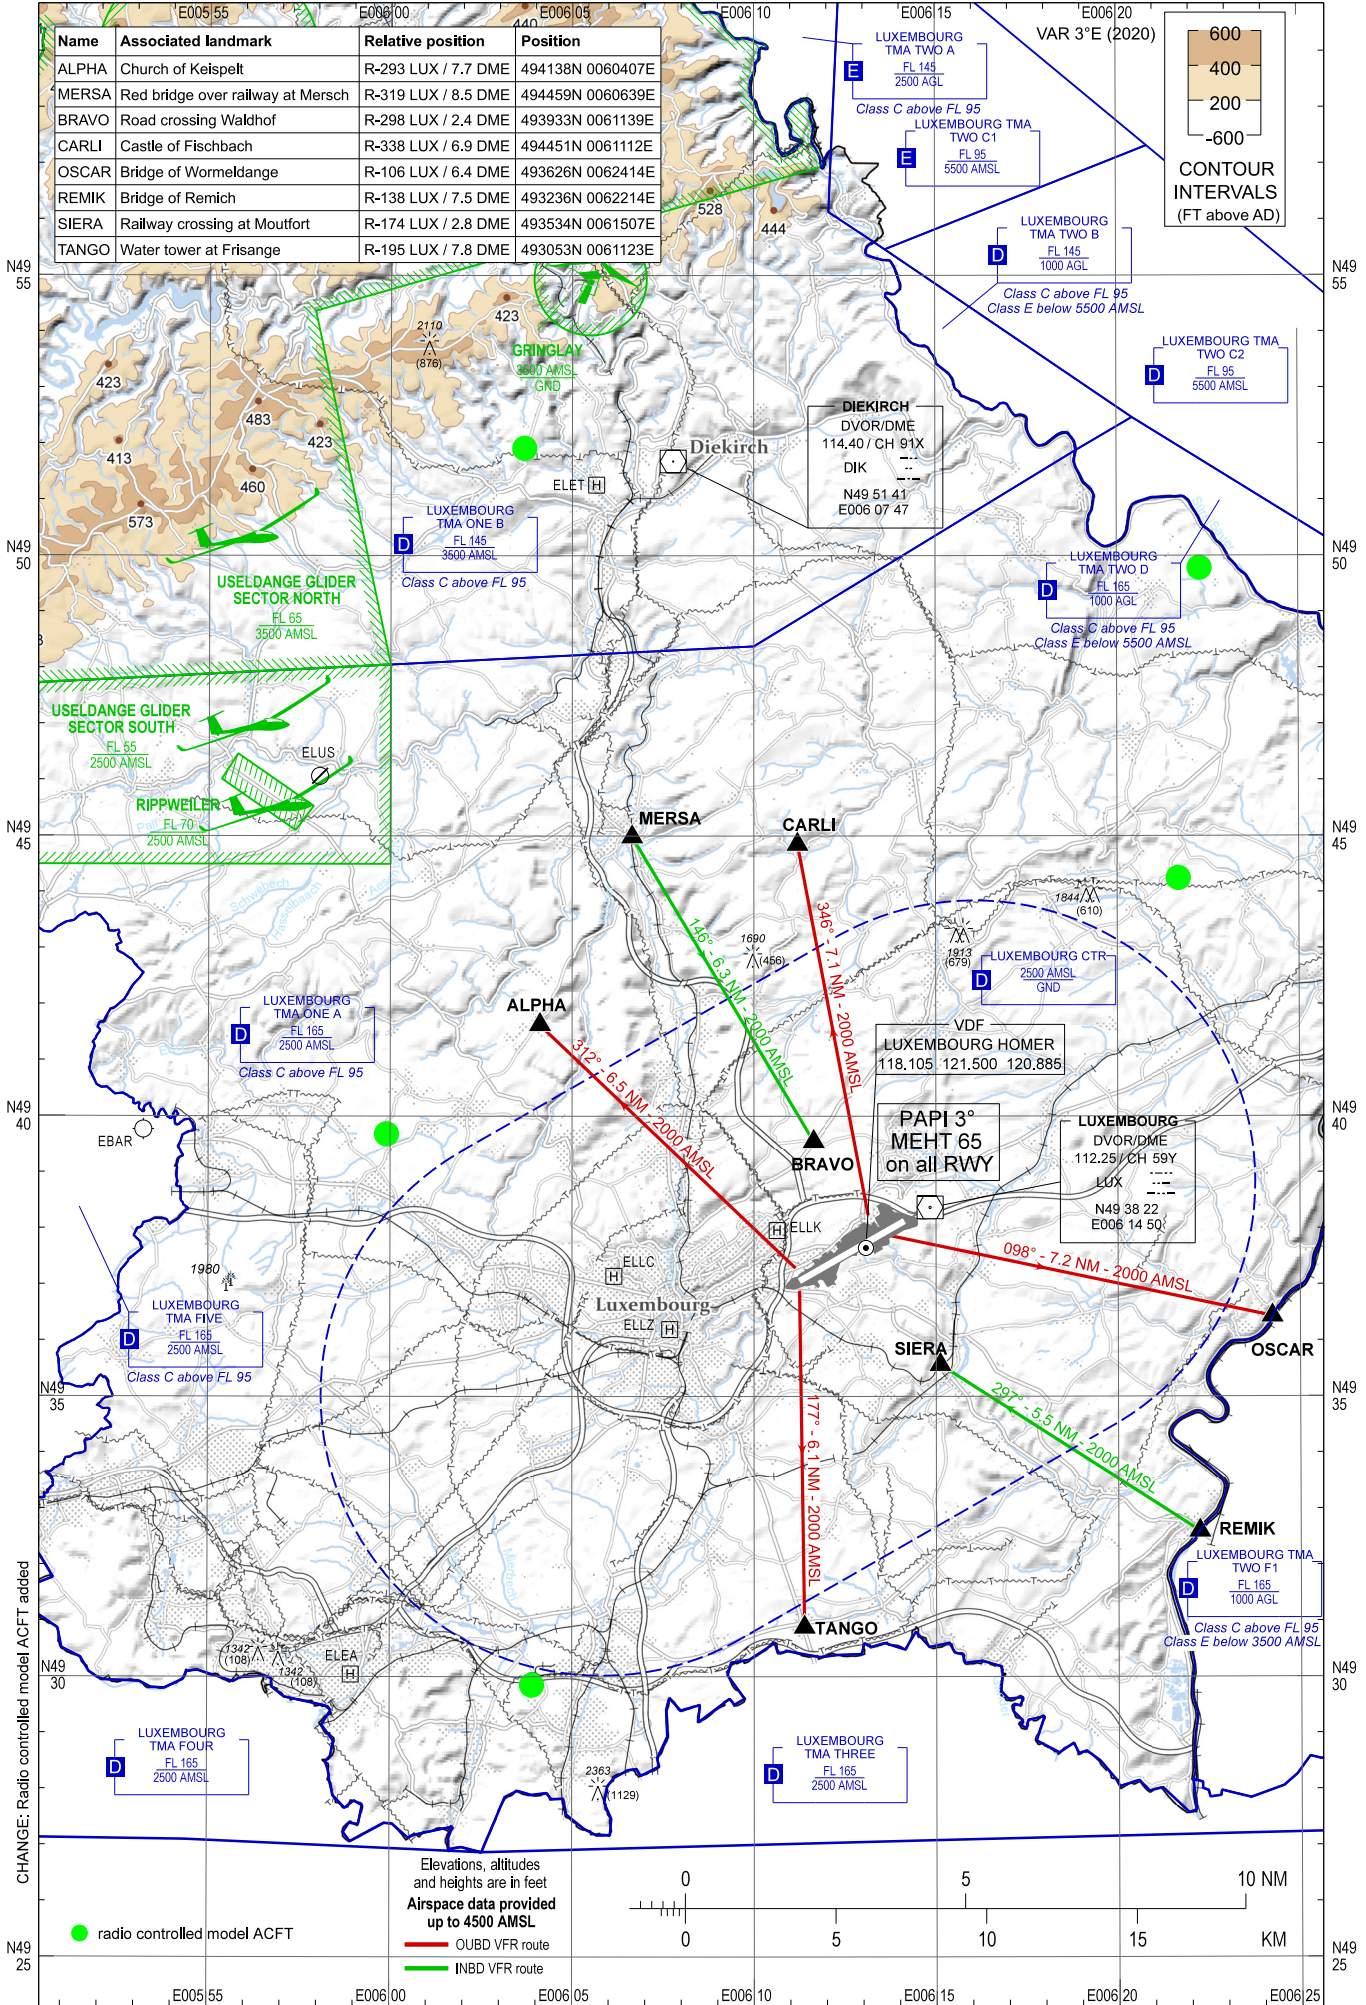

Visual Approach Chart - ICAO

AD ELEV 1234 ft  
Heights related to AD ELEV

APP 120.885  
TWR 118.105  
ATIS 134.755

LUXEMBOURG / Luxembourg (ELLX)

CHANGE: Radio controlled model ACFT added

● radio controlled model ACFT

Elevations, altitudes and heights are in feet  
Airspace data provided up to 4500 AMSL  
— OUBD VFR route  
— INBD VFR route