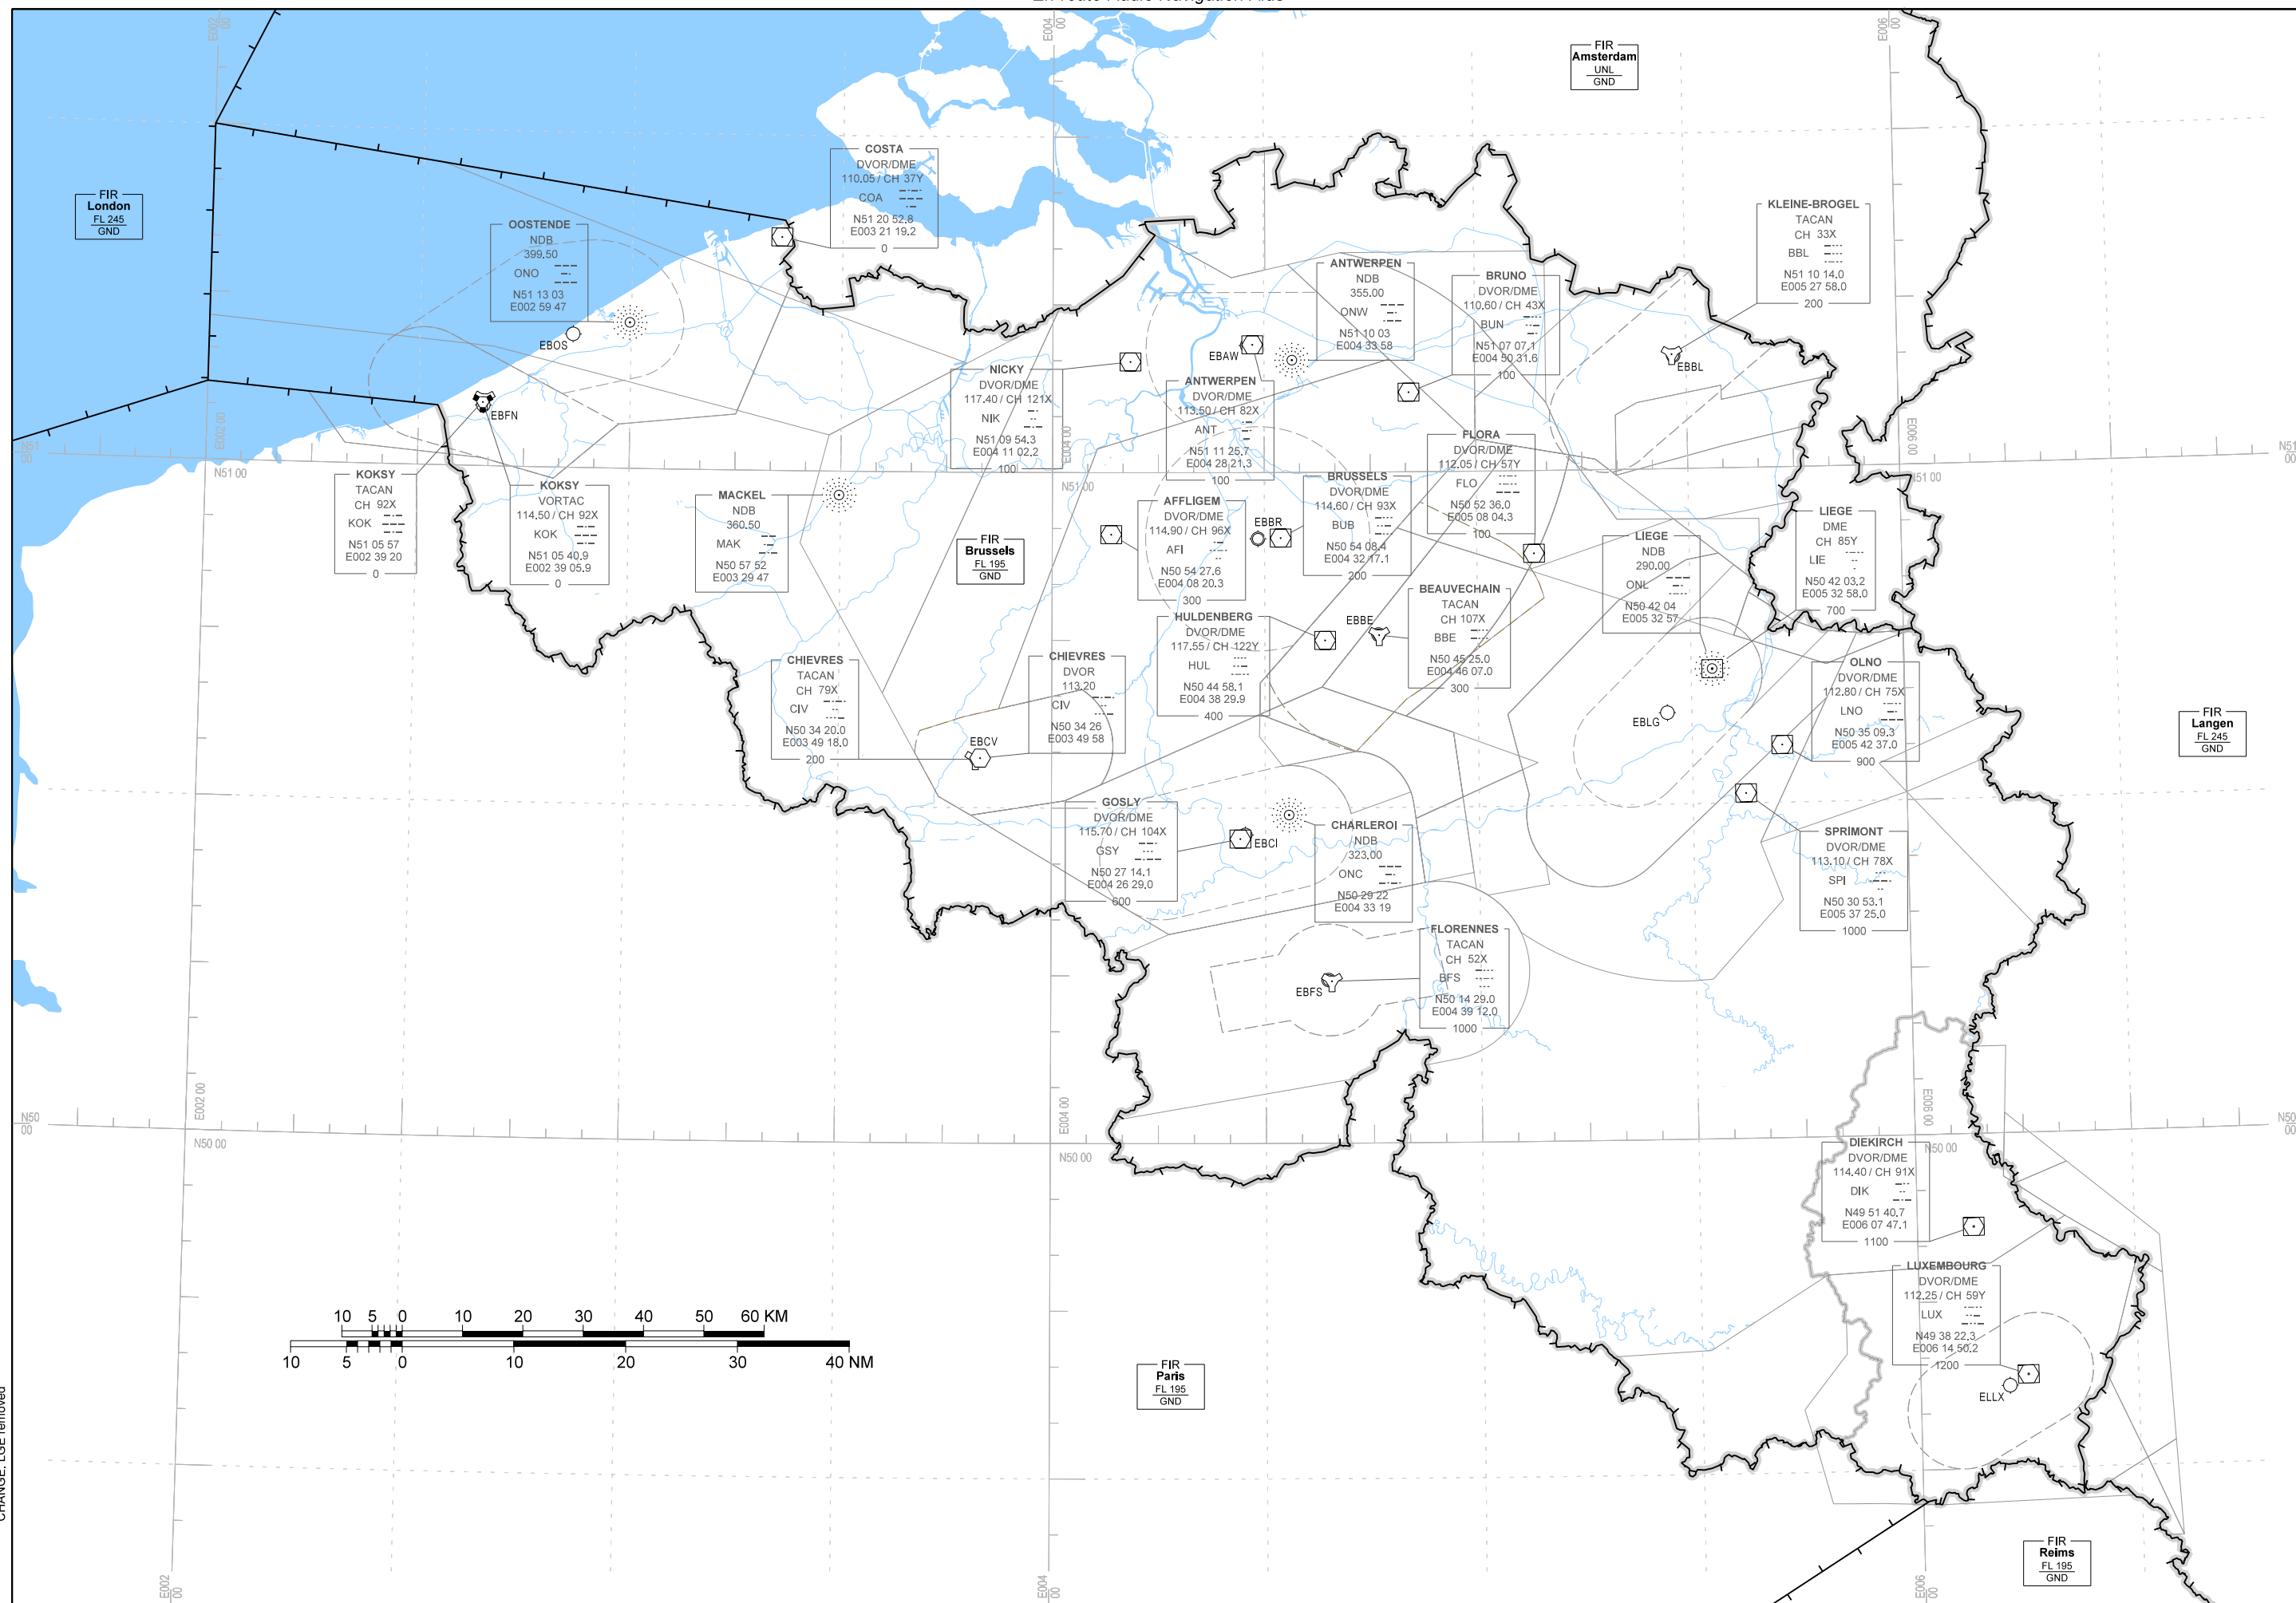

Index Chart
En-route Radio Navigation Aids

CHANGE: LGE removed