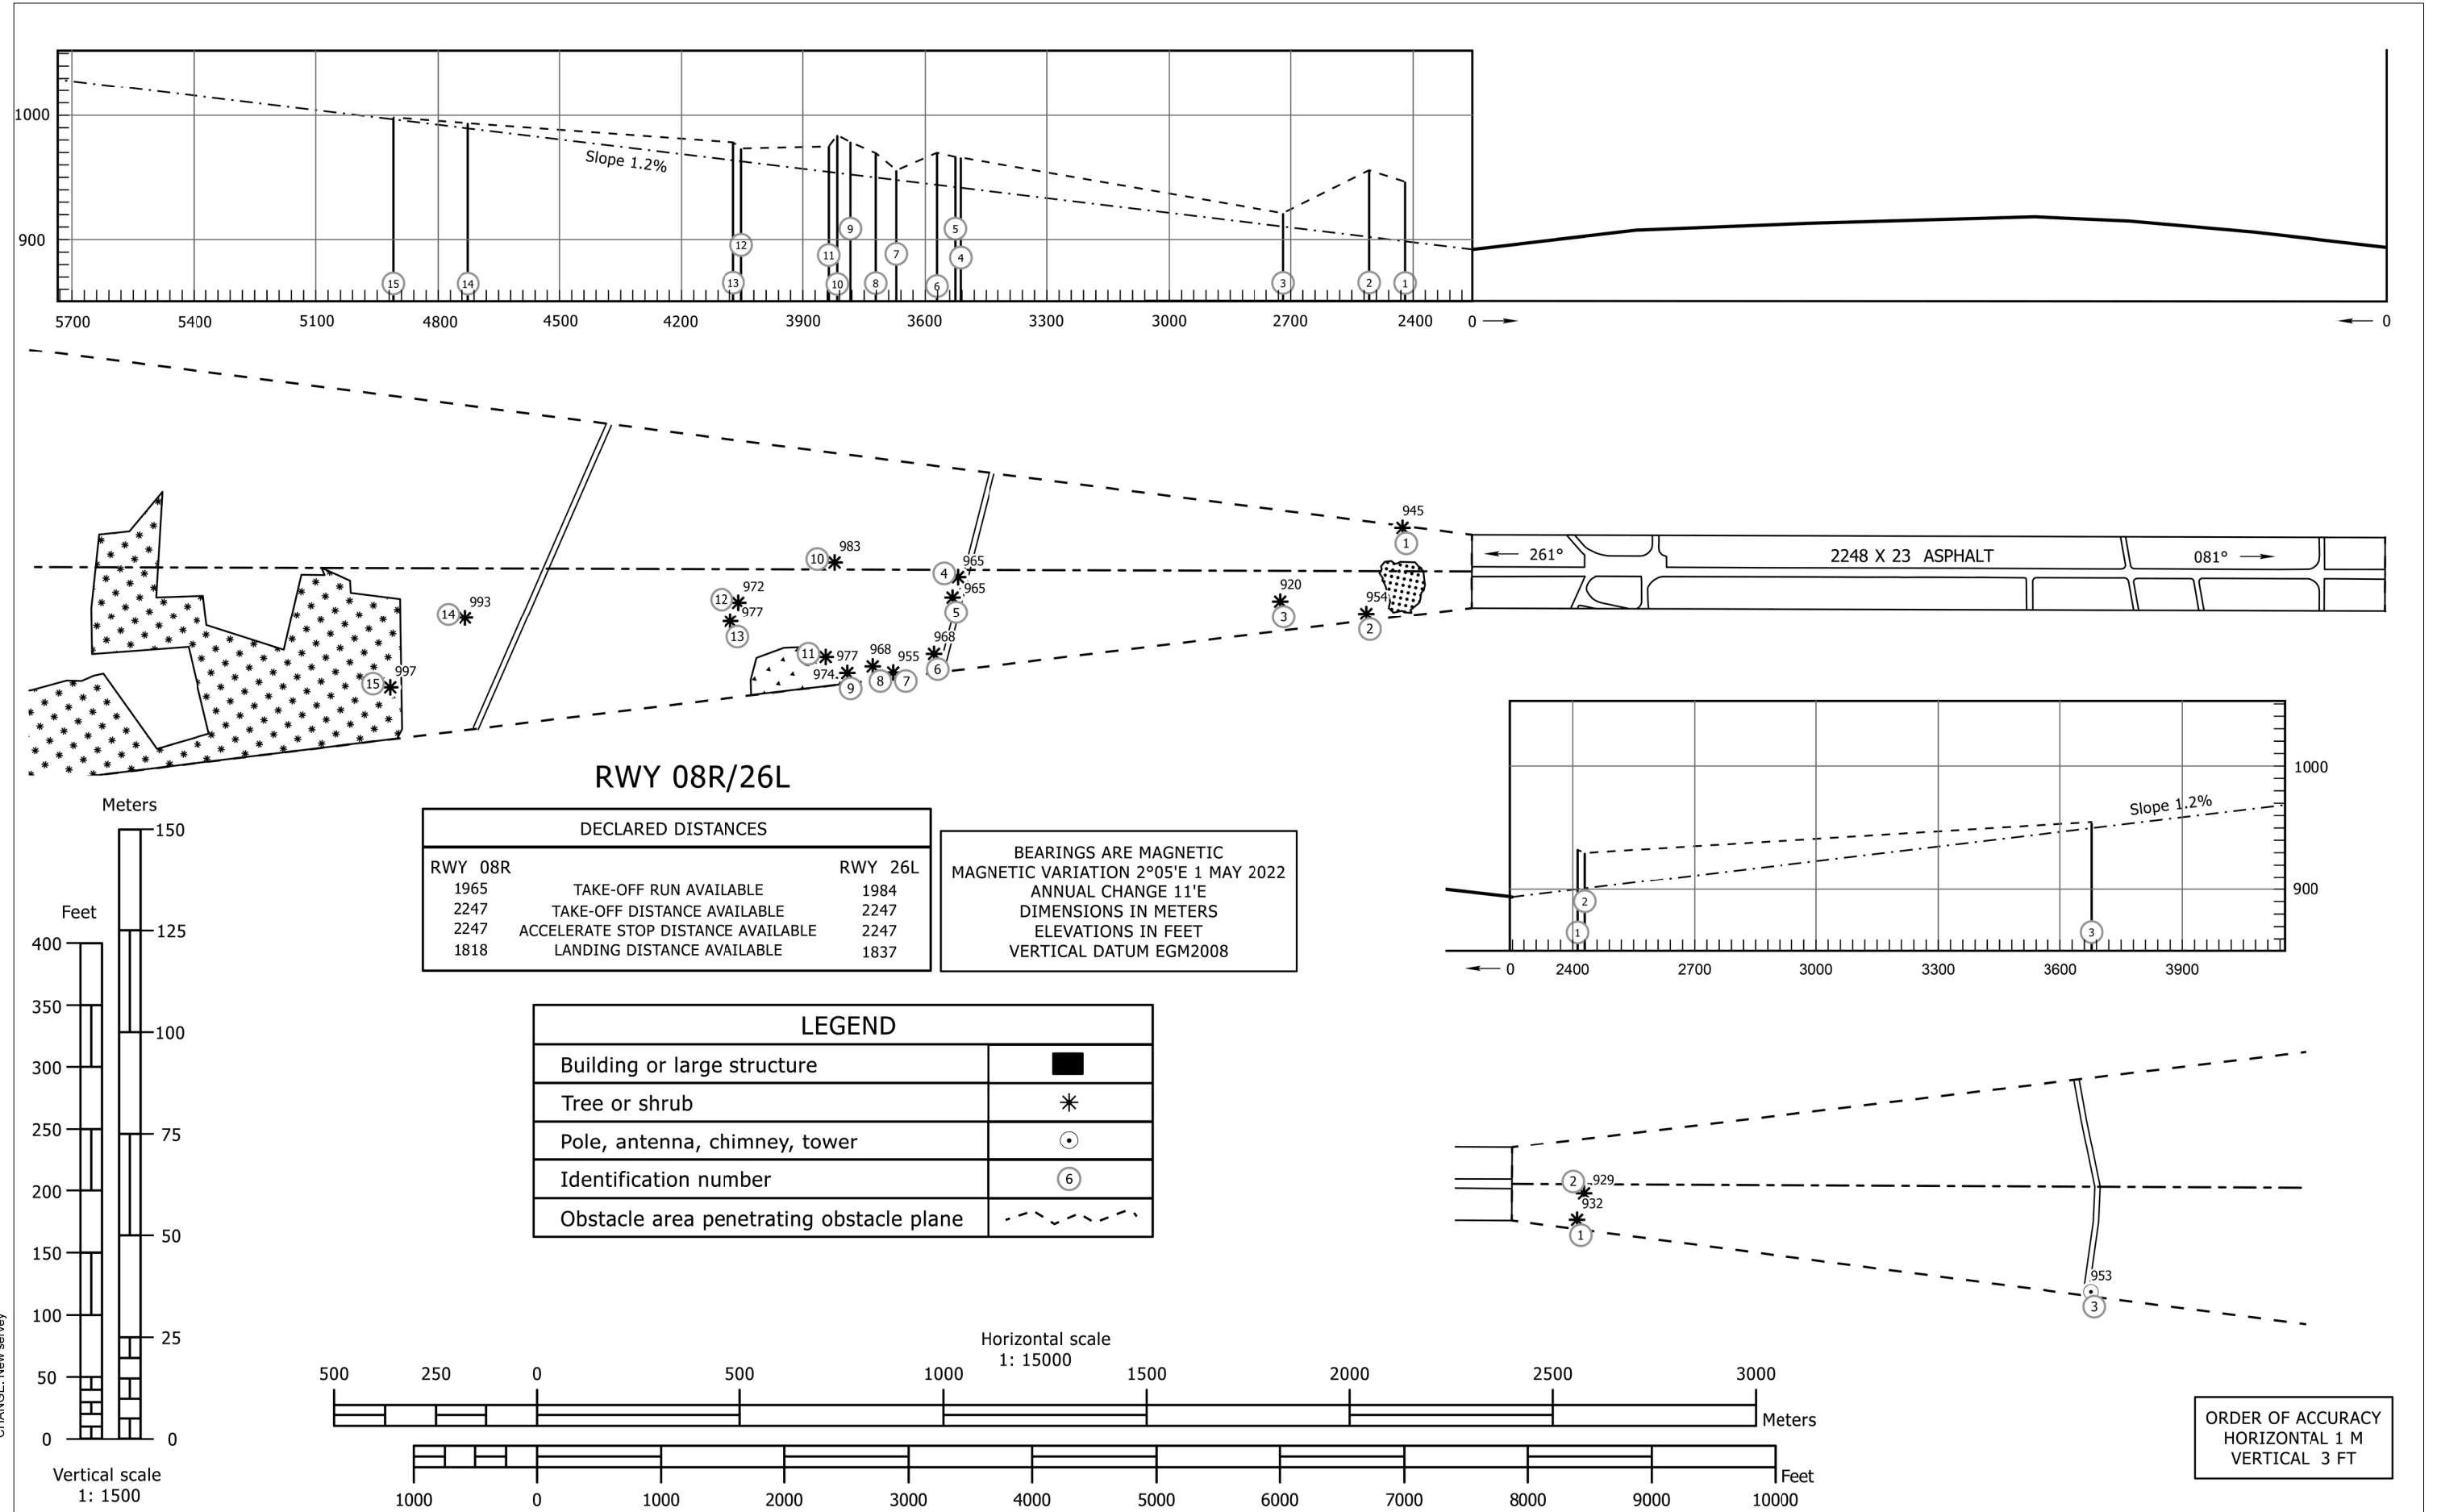

AERODROME OBSTACLE CHART
TYPE A (OPERATING LIMITATIONS)

FLORENNES (EBFS)

SURVEYING AGENCY: NATIONAL GEOGRAPHICAL INSTITUTE DATE OF SURVEY: JUL 2021