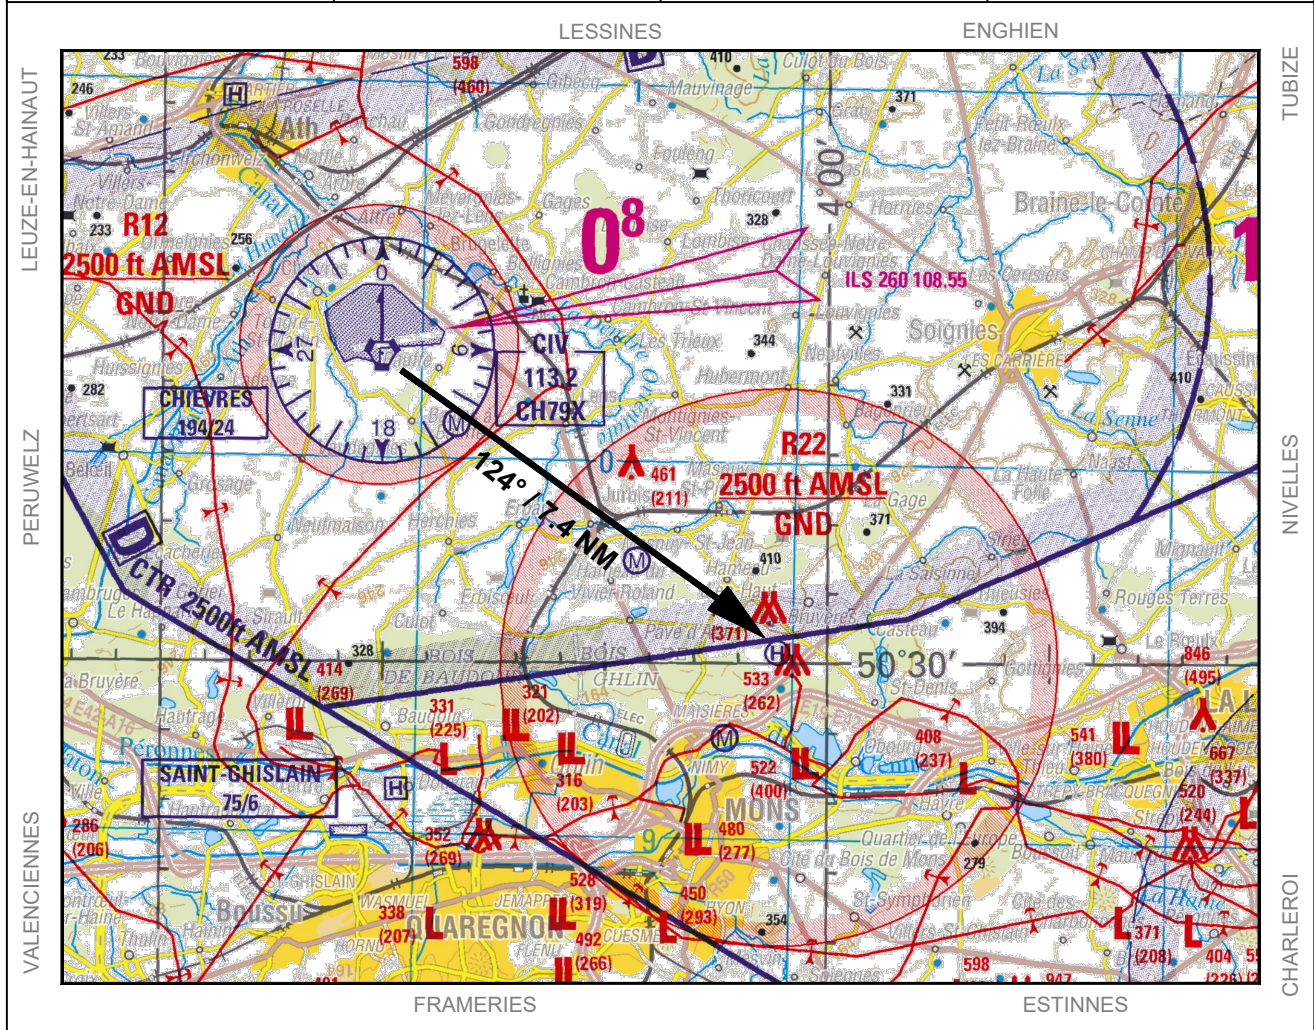

**VISUAL CHART - HELI** AD ELEV 291 **VIS HELI  
SHAPE (EBCT)**

CHIEVRES TWR 292.525    136.500	BRUSSELS DEP 126.630	BELGA RADAR 374.400    129.325	CHARLEROI APP 372.100    133.130
TACAN CIV CH 79X	VOR CIV 113.200	-	-

**CONTACT CHIEVRES TWR 136.500 FIVE MINUTES PRIOR TO LANDING AND IMMEDIATELY UPON ARRIVAL.**  
**TEL NUM :**

- DURING OPERATING HOURS : +32 (0) 68 27 55 44
- OUTSIDE OPERATING HOURS : +32 (0) 68 27 52 11

**UTM COORDINATES : 31 U ER 6967 9503**  
**NO FUEL AVAILABLE**

CHANGES: ELEVATIONS IN EGM08

BEL DEFENCE, AIR COMPONENT 23-APR-2020 - EL

**VIS HELI** 50°30.19' N **SHAPE (EBCT)**  
003°58.98' E  
11-1