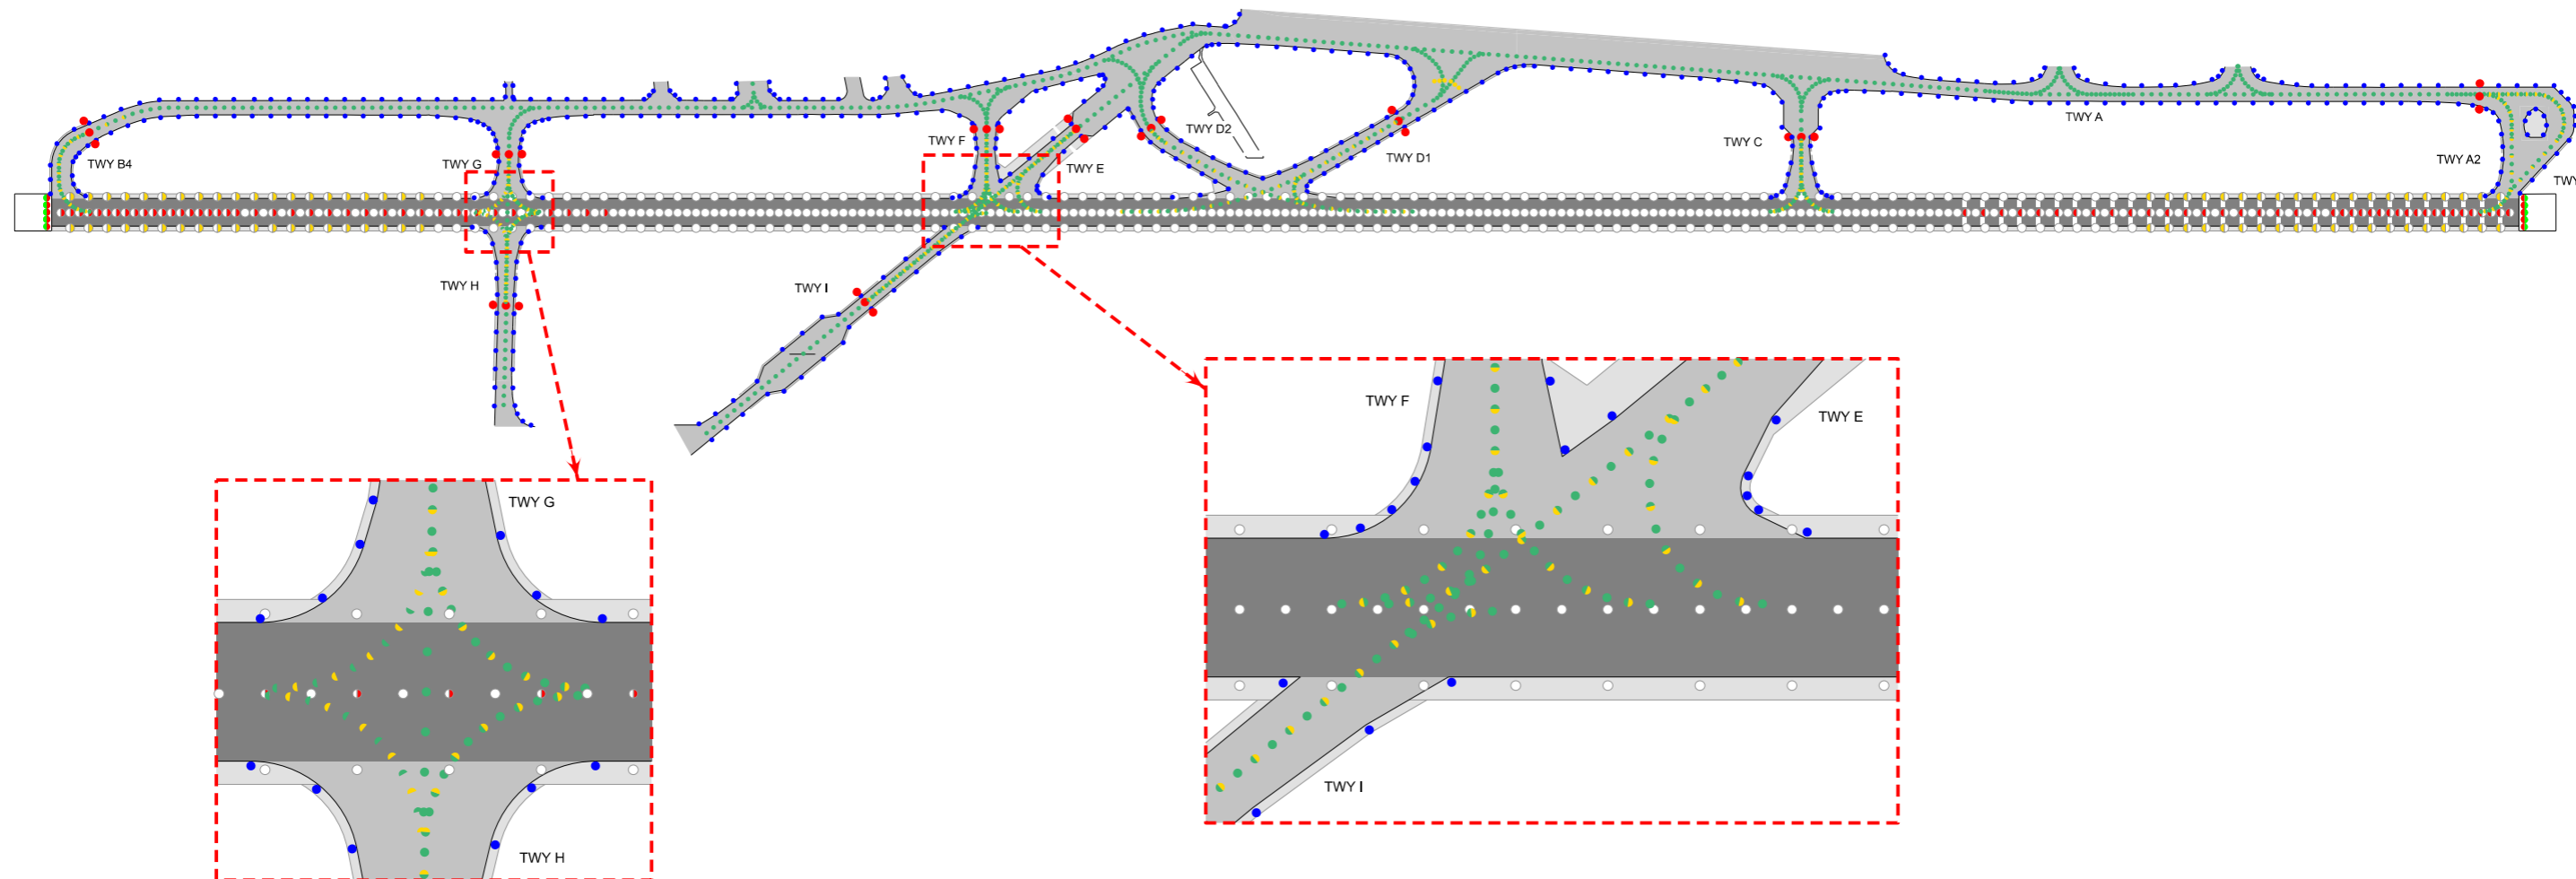

MARKING AIDS RWY 06 / 24 AND EXIT TWY

LIGHTING AIDS RWY 06 / 24 AND EXIT TWY

CHANGE: Apron P2 taxilanes.