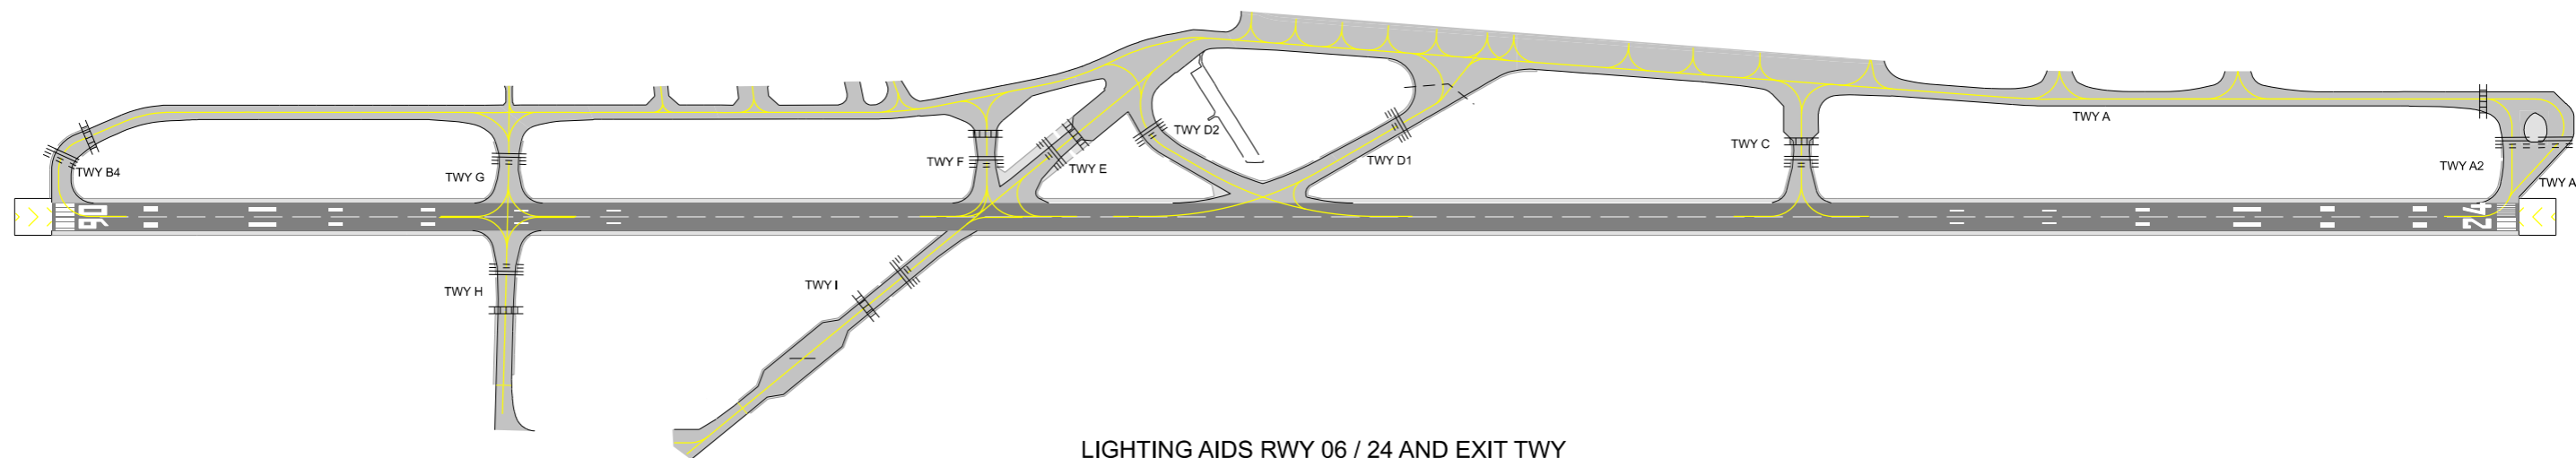

MARKING AIDS RWY 06 / 24 AND EXIT TWY

LIGHTING AIDS RWY 06 / 24 AND EXIT TWY

CHANGE: Apron P2 taxilanes.