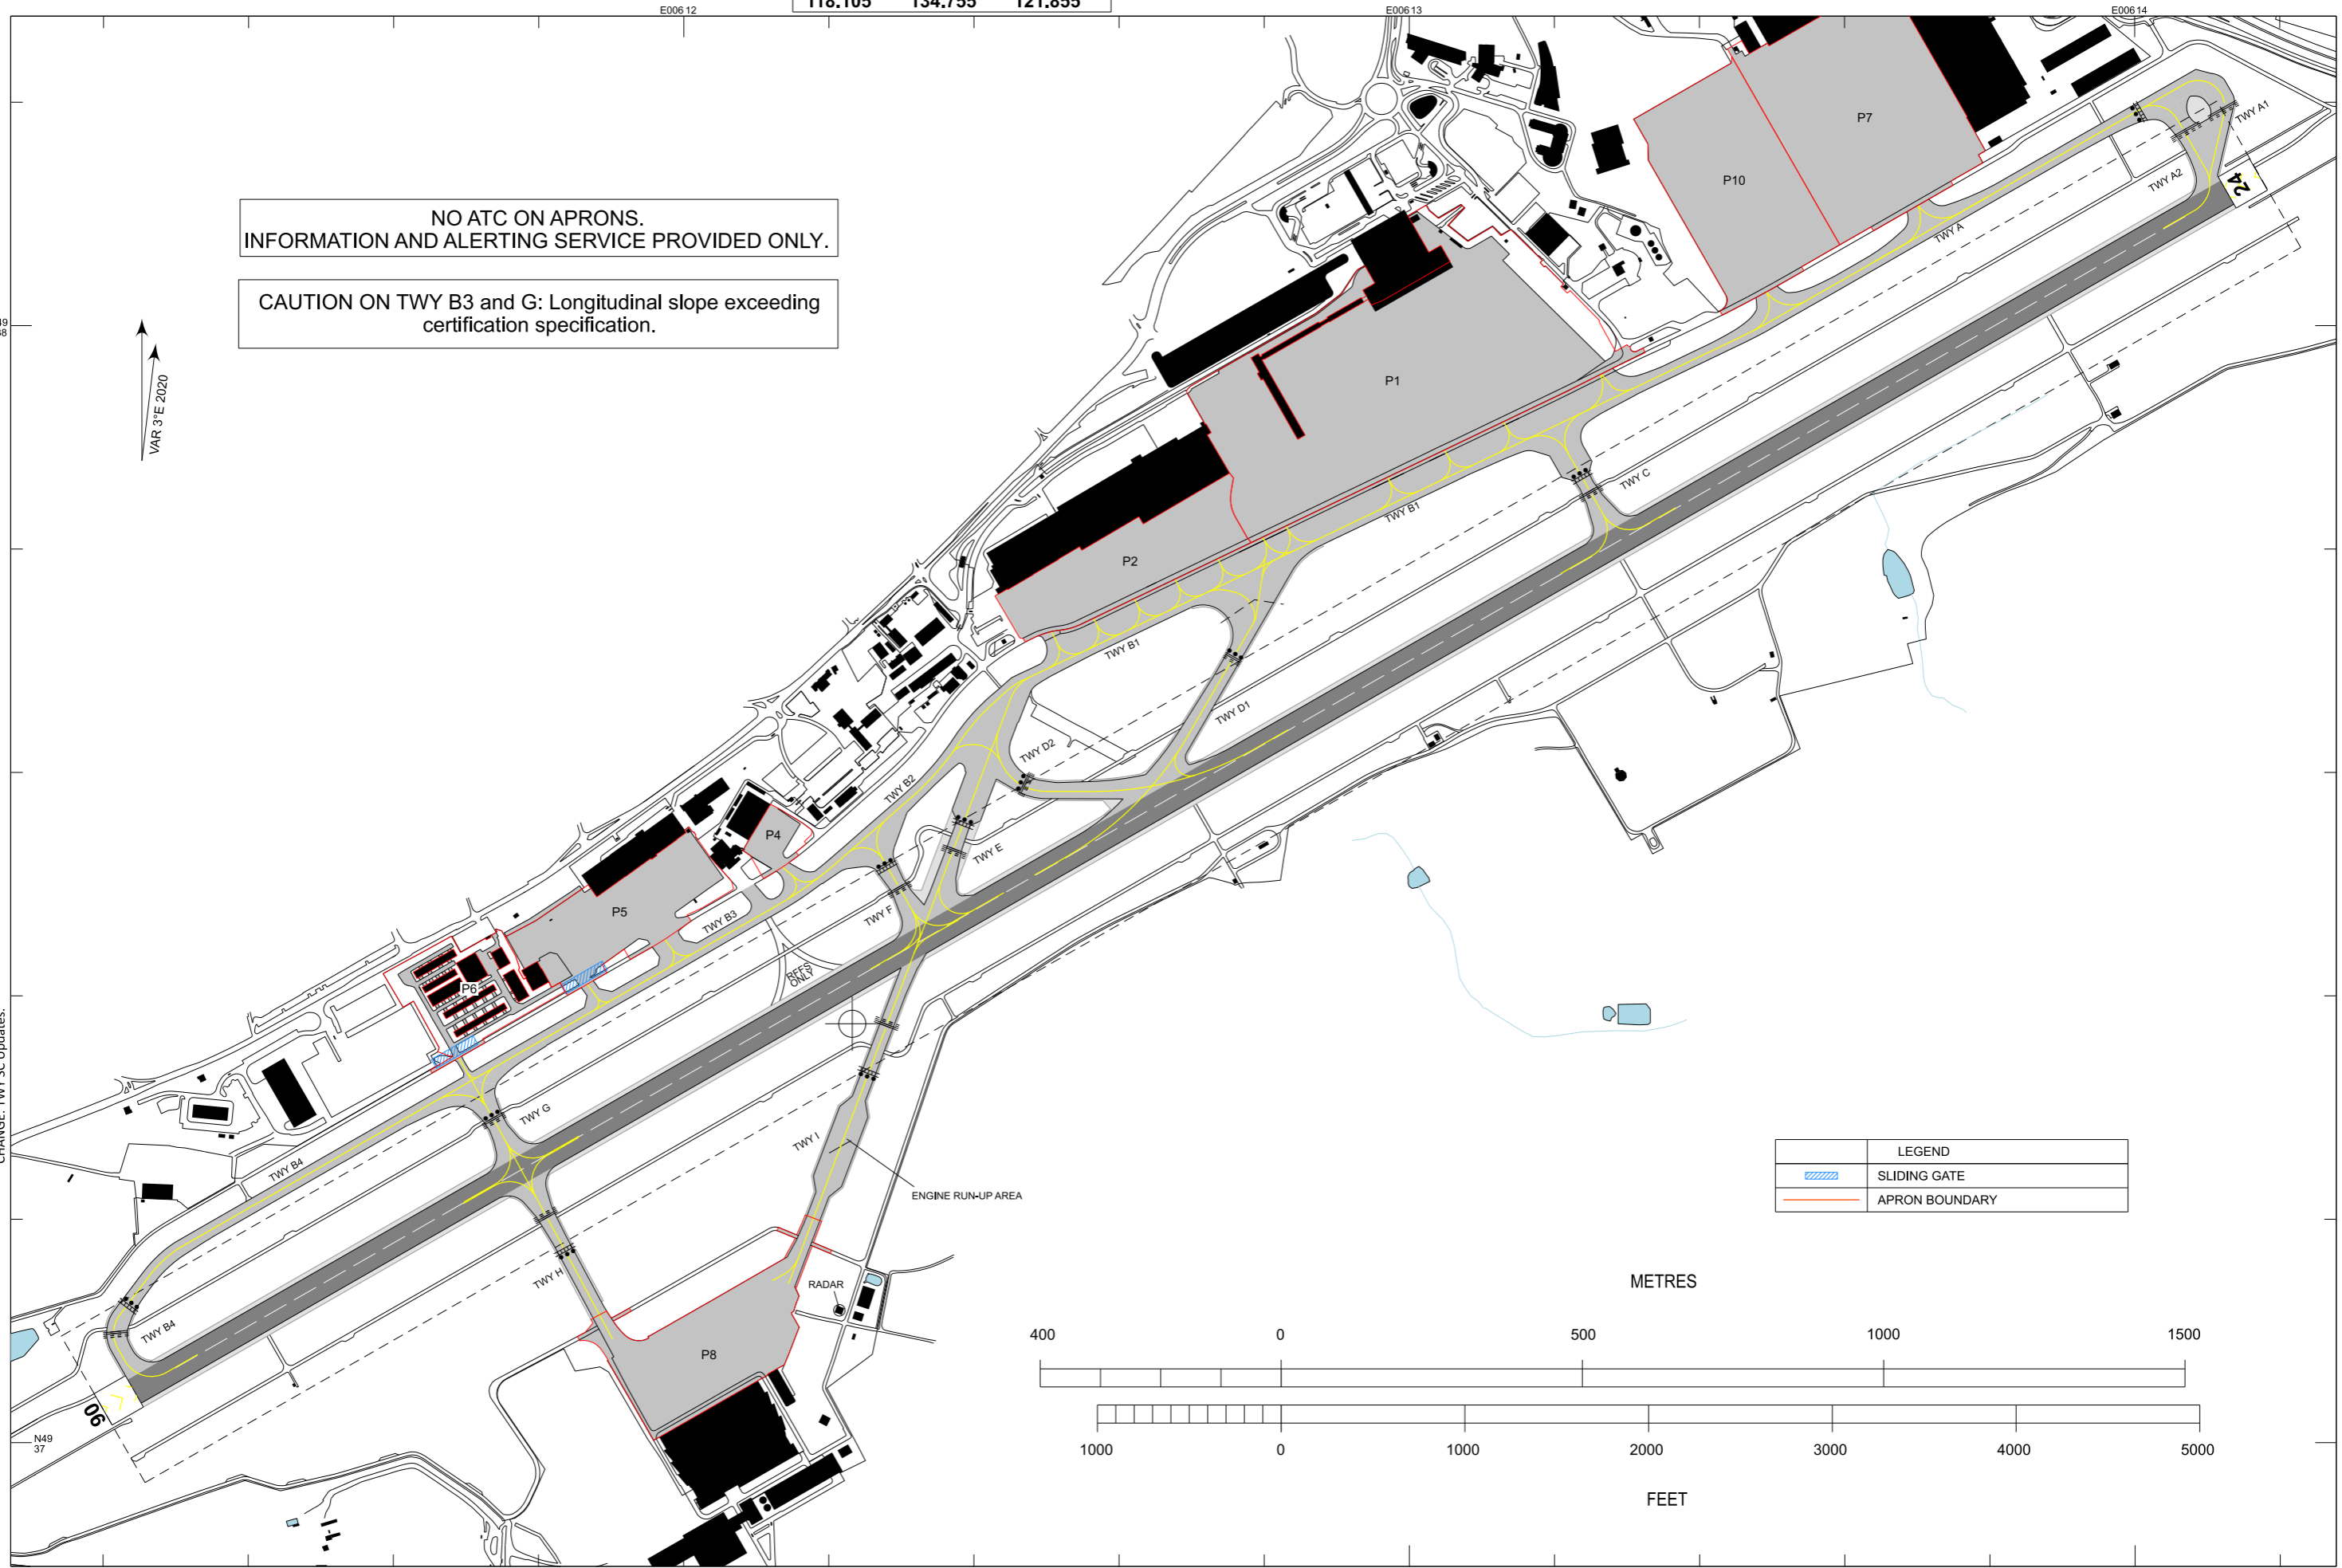

AERODROME GROUND MOVEMENT CHART - ICAO

TWR	ATIS	CLR
118.105	134.755	121.855

LUXEMBOURG / Luxembourg (ELLX)

NO ATC ON APRONS.  
INFORMATION AND ALERTING SERVICE PROVIDED ONLY.

CAUTION ON TWY B3 and G: Longitudinal slope exceeding  
certification specification.

LEGEND	
	SLIDING GATE
	APRON BOUNDARY