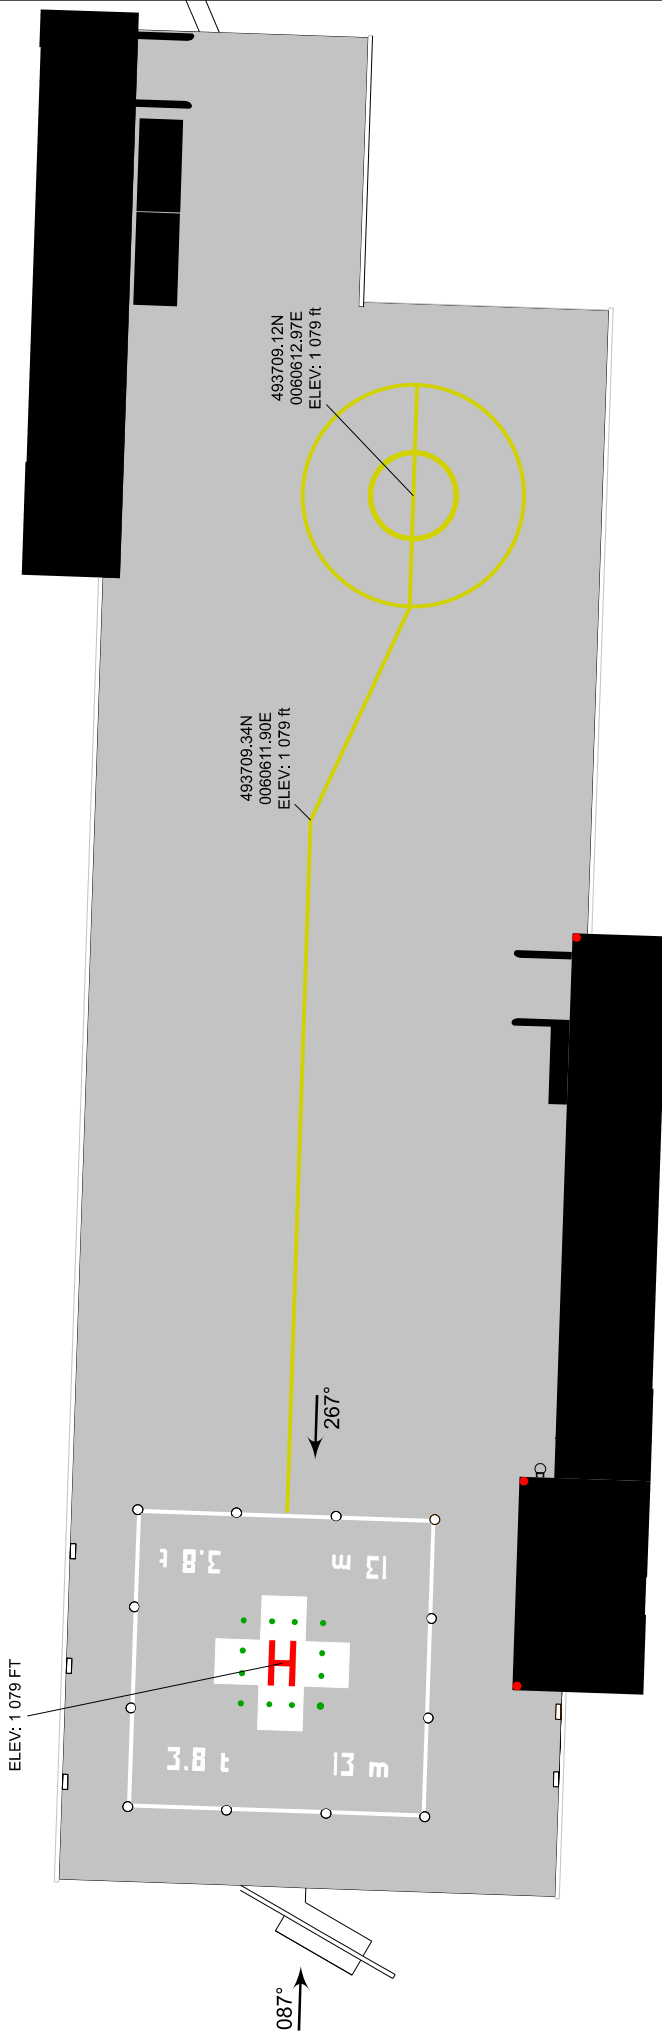

Heliport Chart - ICAO

HELIPORT ELEV 1 079

LUXEMBOURG/Centre Hospitalier de Luxembourg (CHL) (ELLC)

CHANGE: Bearing and marking.

ELEVATED HELIPORT

DIRECTION	COORDINATES	DIMENSIONS	BEARING STRENGTH	SURFACE
TLOF 087/267°	493709.40N 0060609.12E	20 M X 20 M	3 800 KG	CONC

VAR 3° E 2020

Legend

- Yellow marking
- White lights
- Green lights
- Flood lighting
- Red lights (FLG)